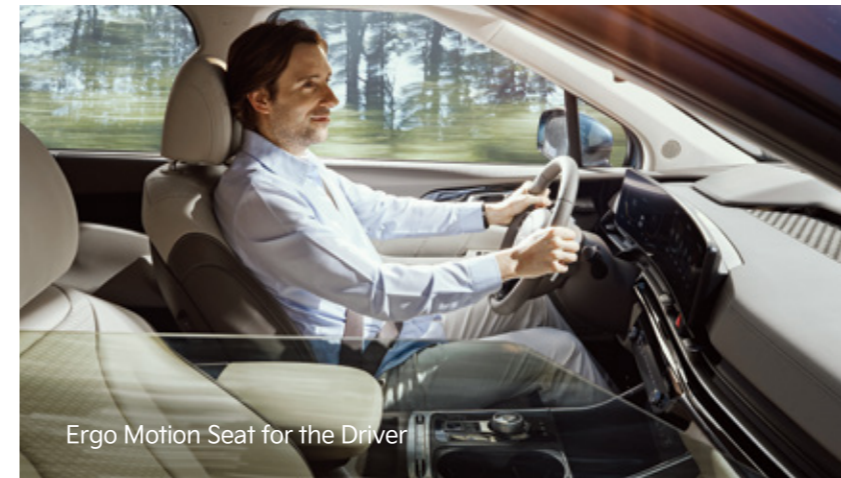

Tailgate Garnish

Rear Skid Plate

Door Bottom Molding

Side Step (Optional)

Smart Power Tailgate

Ergo Motion Seat for the Driver

Smart Power Sliding Door