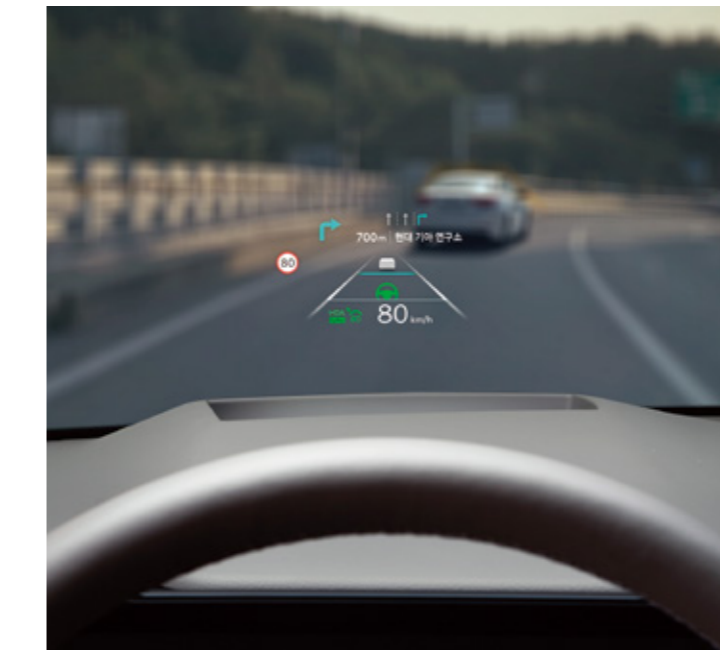

## Kia Digital Key 2

iPhone, Apple Watch, or Android phones (e.g., Samsung smartphone) can be used to lock and unlock the doors and start the car, and up to 15 devices can share these functions.  
※ For more information on compatible devices, please refer to the Kia Connect website.

## Built-In Cam 2

The high-resolution front and rear cameras produce superior video quality day and night, and offer a range of features including audio recording, a large external memory, OTA functionality, and driving information storage and playback (linked to the map). The Kia Connect app transmits impact detection video clips during parking and provides status information on the built-in cam.

## Head-Up Display

The 11" high-definition Head-Up Display shows key driving information in the same theme as the instrument cluster and navigation system.