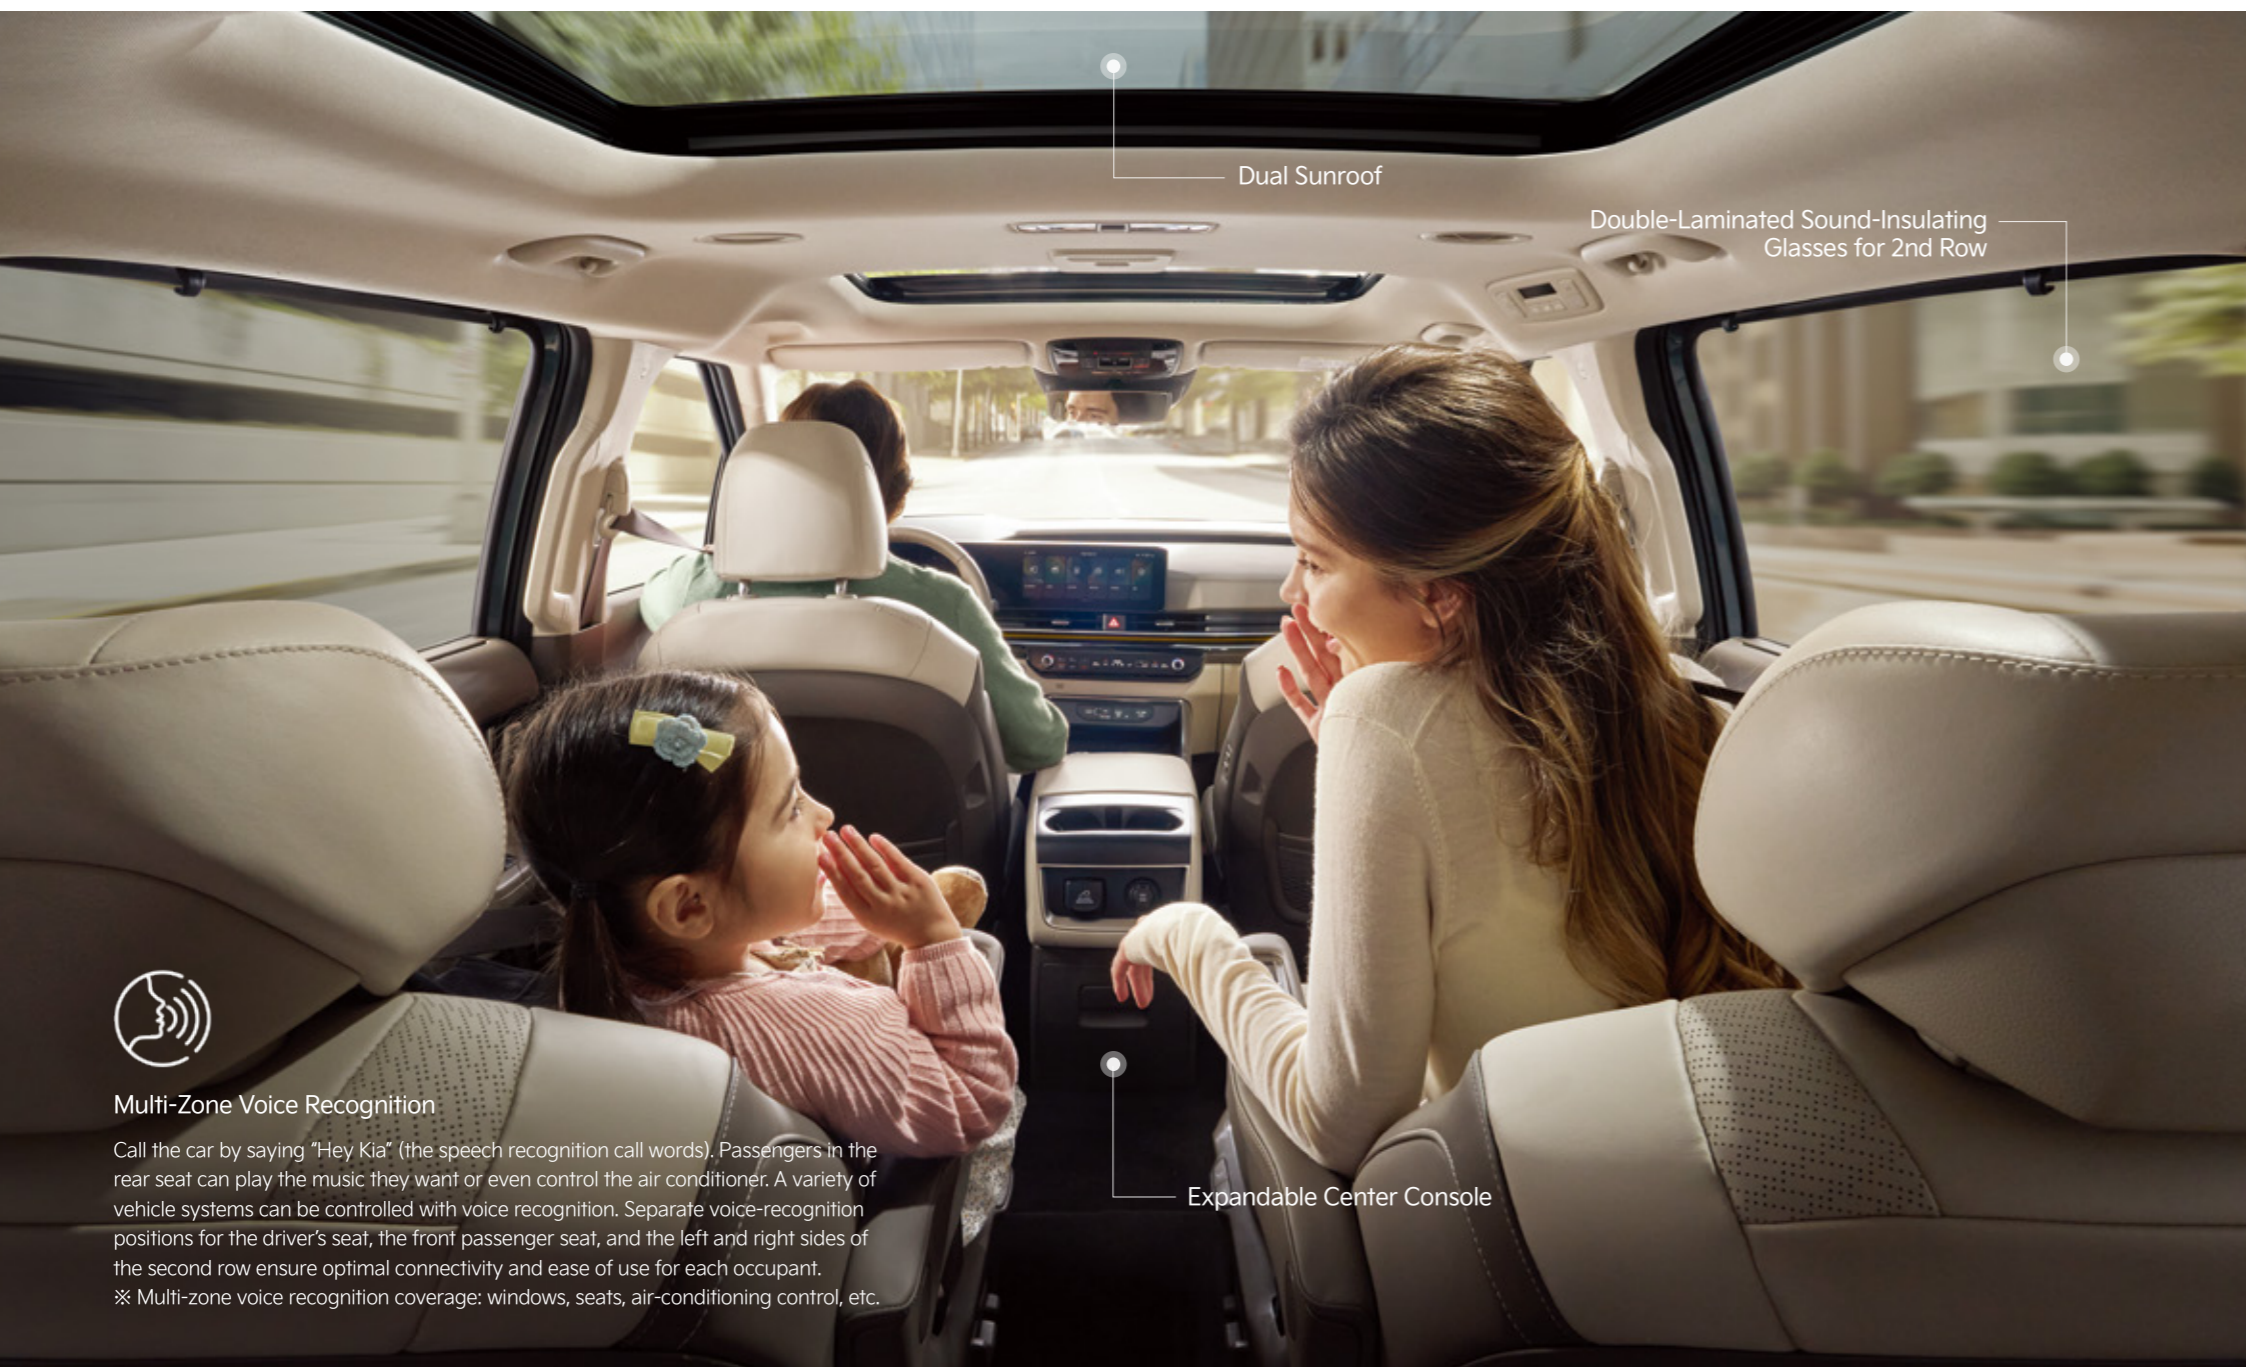

## Over-the-air Software Update

If a new software update is available, it will be downloaded and installed wirelessly after your approval when the vehicle is parked or when the engine is turned off.  
※ The screen image of the infotainment system may change with updates.

## Surround View Monitor

Shows the image of the vehicle's surroundings to assist with safe parking.

Specifications above may vary by trim level, seating capacity per model, engine and options selected.

**Multi-Zone Voice Recognition**

Call the car by saying "Hey Kia" (the speech recognition call words). Passengers in the rear seat can play the music they want or even control the air conditioner. A variety of vehicle systems can be controlled with voice recognition. Separate voice-recognition positions for the driver's seat, the front passenger seat, and the left and right sides of the second row ensure optimal connectivity and ease of use for each occupant.  
 ※ Multi-zone voice recognition coverage: windows, seats, air-conditioning control, etc.

# SPACE

From the Dynamic Body Care integrated into the 2nd row seats to Multi-zone Voice Recognition, Carnival is packed with premium interior and convenience features. All passengers can enjoy a personalized travel experience while communicating securely with each other.