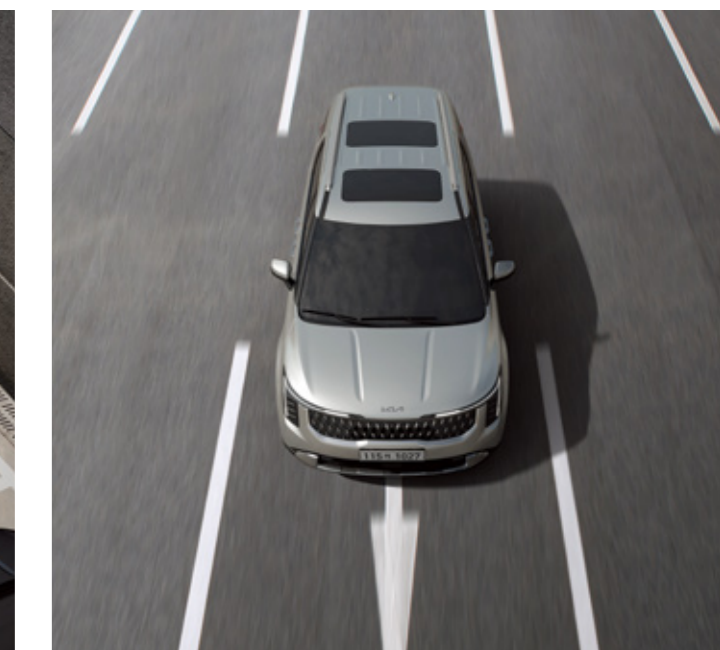

Forward Collision-Avoidance Assist

Monitors the surroundings while driving, warns if there is a risk of a collision, and automatically assists braking if the vehicle in front suddenly slows down after the warning, or if there is an increased risk of a collision with a car, motorcycle, pedestrian or cyclist ahead.
Automatically assists braking if there is an increased risk of a collision with a vehicle or motorcycle approaching from the opposite direction when turning left at an intersection with the indicator on, or with a vehicle approaching from the side of an intersection when driving straight through.
Also it provides automatic braking assistance if there is an increased risk of a collision with a vehicle or motorcycle approaching from the front while driving in your own lane, and automatic evasive manoeuvres assistance if there is a risk of a collision with a vehicle or motorcycle approaching from the front or with a vehicle or motorcycle ahead in the next lane when changing lanes.
Automatically assists with evasive maneuvers if there is a risk of collision with a vehicle, motorcycle, pedestrian or cyclist on the edge of the lane ahead, or a risk of rear cross-traffic collision when changing lanes.

Remote Smart Parking Assist

The driver can move the car forwards or backwards remotely from outside using the Smart Key.

Specialized Control for Congested Roads

Unnecessary operations caused by repeated accelerations/decelerations are reduced and riding quality is improved by strategically changing the shift pattern and the engine start timing when the road is judged to be a low-speed congested section after combining data on road information and driving status on the navigation.
※ Specialized Control for Congested Roads is an exclusive specification for Hybrid models.

Front/Side/Rear Parking Distance Warning

Alerts the driver at low speeds to avoid colliding with objects around the vehicle.

Lane Keeping Assist

Detects the lane and helps you drive by keeping the car centered in the lane.