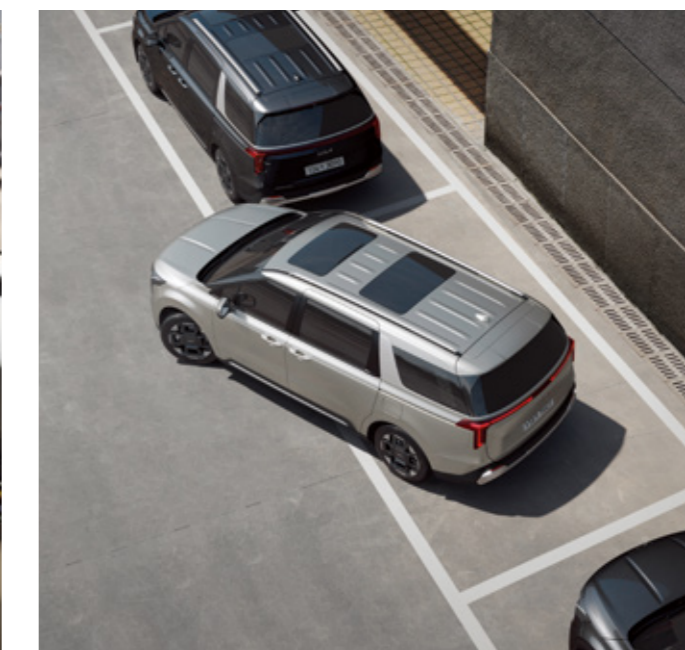

Forward Collision-Avoidance Assist

Monitors the surroundings while driving, warns if there is a risk of a collision, and automatically assists braking if the vehicle in front suddenly slows down after the warning, or if there is an increased risk of a collision with a car, motorcycle, pedestrian or cyclist ahead.
Automatically assists braking if there is an increased risk of a collision with a vehicle or motorcycle approaching from the opposite direction when turning left at an intersection with the indicator on, or with a vehicle approaching from the side of an intersection when driving straight through.
Also it provides automatic braking assistance if there is an increased risk of a collision with a vehicle or motorcycle approaching from the front while driving in your own lane, and automatic evasive manoeuvres assistance if there is a risk of a collision with a vehicle or motorcycle approaching from the front or with a vehicle or motorcycle ahead in the next lane when changing lanes.
Automatically assists with evasive maneuvers if there is a risk of collision with a vehicle, motorcycle, pedestrian or cyclist on the edge of the lane ahead, or a risk of rear cross-traffic collision when changing lanes.

Remote Smart Parking Assist

The driver can move the car forwards or backwards remotely from outside using the Smart Key.

Specialized Control for Congested Roads

Unnecessary operations caused by repeated accelerations/decelerations are reduced and riding quality is improved by strategically changing the shift pattern and the engine start timing when the road is judged to be a low-speed congested section after combining data on road information and driving status on the navigation.
※ Specialized Control for Congested Roads is an exclusive specification for Hybrid models.

Front/Side/Rear Parking Distance Warning

Alerts the driver at low speeds to avoid colliding with objects around the vehicle.

Lane Keeping Assist

Detects the lane and helps you drive by keeping the car centered in the lane.