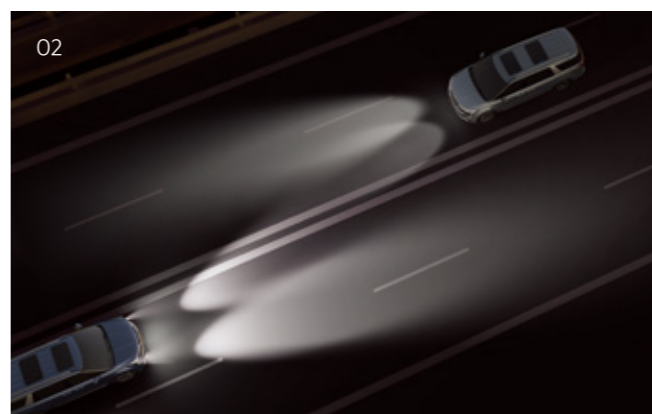

02. High Beam Assist
The high beams are automatically adjusted based on detected ambient light sources and illumination intensity, including the headlights of vehicles opposite and in front of you.