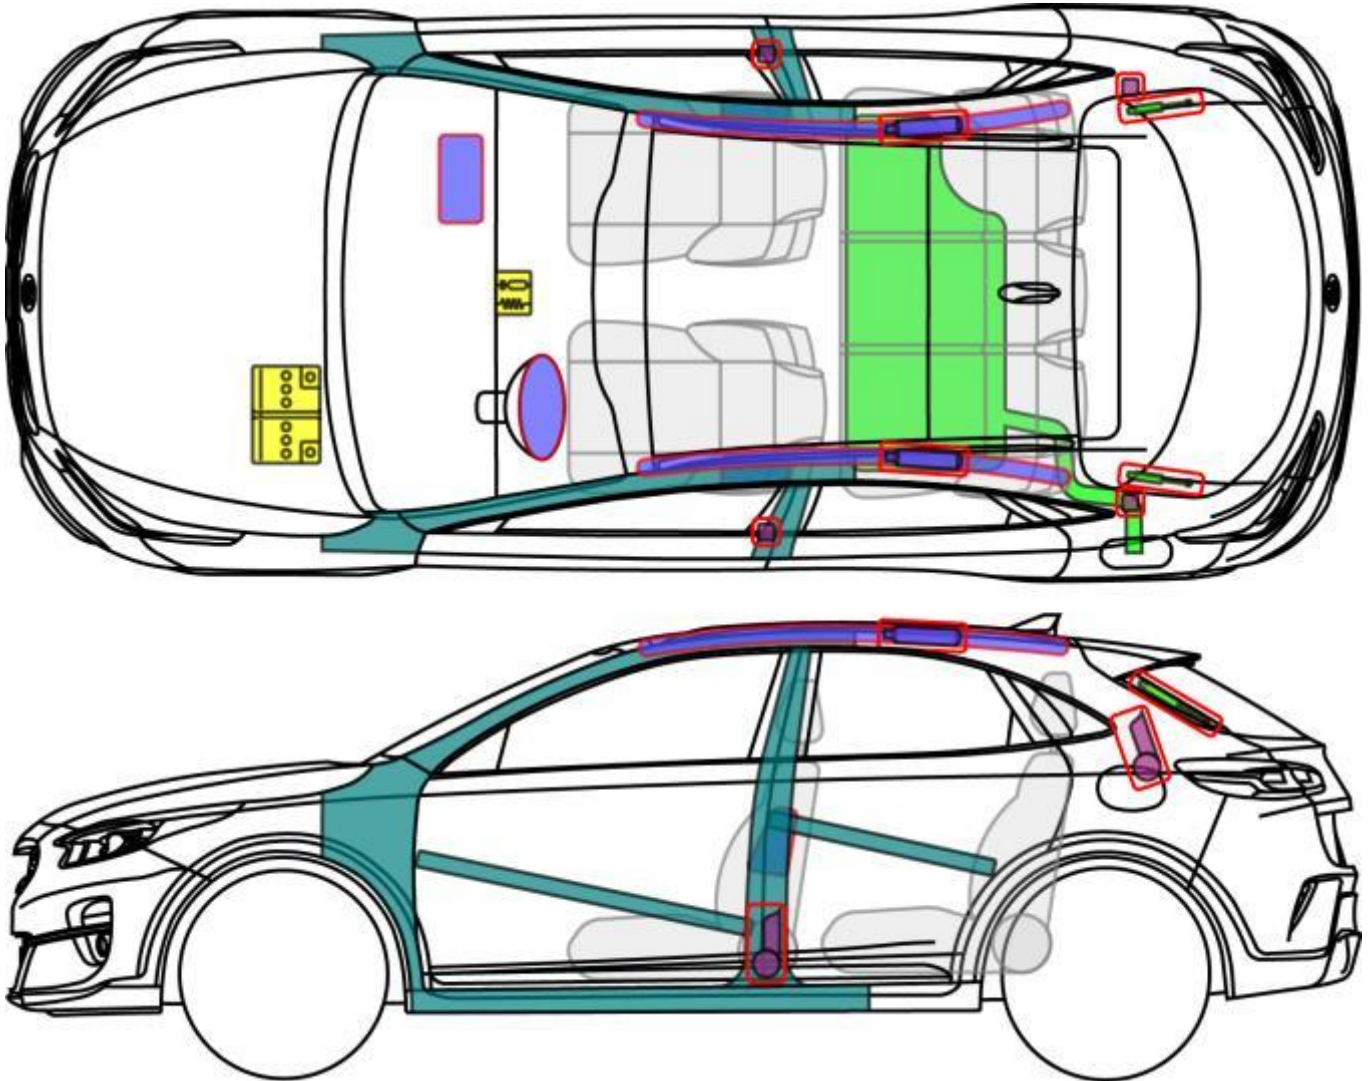

XCEED (CD)

5-dr SUV from 2019

Legend

	Airbag		Reinforcement		SRS control unit
	Stored gas inflator		Pedestrian protection system		12 V Battery
	Seatbelt pretensioner		Cylinder		Fuel tank

Xceed