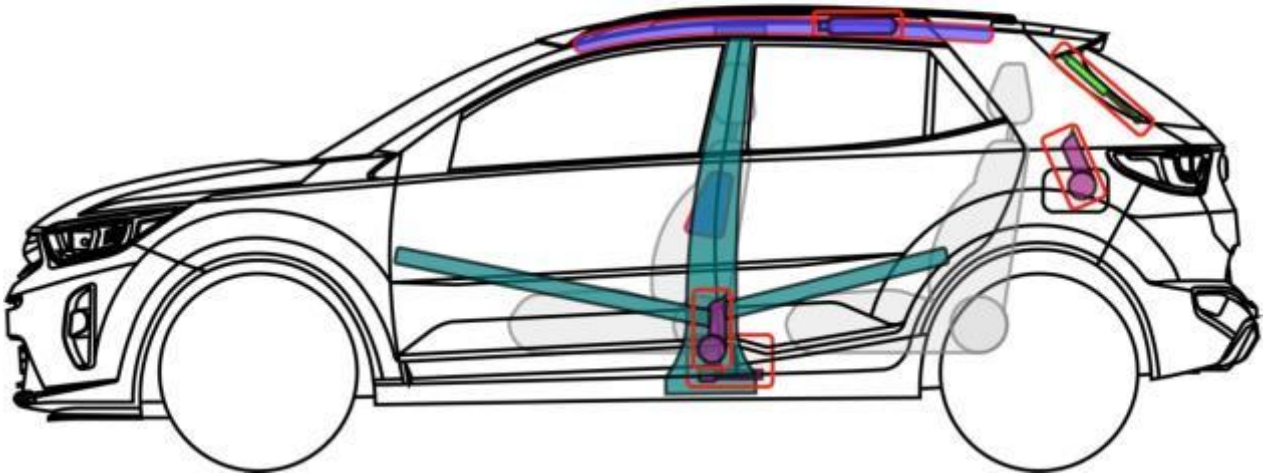

Stonic (YB-CUV)

5-dr, from 2017

Legend

	Airbag		Reinforcement		SRS control unit
	Stored gas inflator		Pedestrian protection system		12 V Battery
	Seatbelt pretensioner		Cylinder		Fuel tank

Stonic