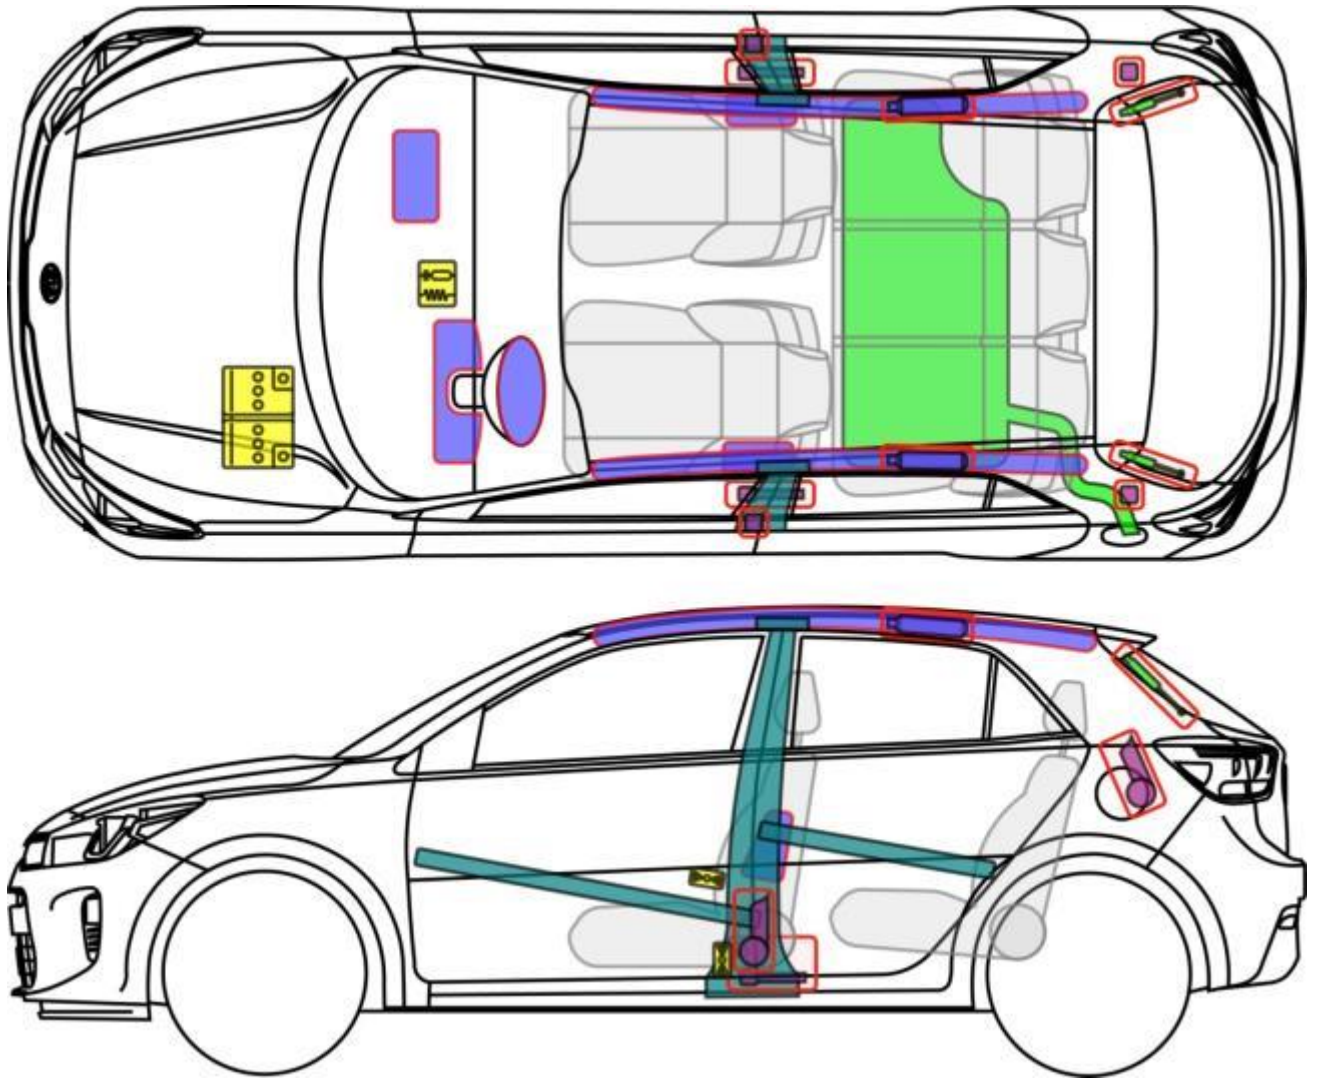

# Rio (YB)

5-dr, from 2017

## Legend

	Airbag		Reinforcement		SRS control unit
	Stored gas inflator		Pedestrian protection system		12 V Battery
	Seatbelt pretensioner		Cylinder		Fuel tank

Rio