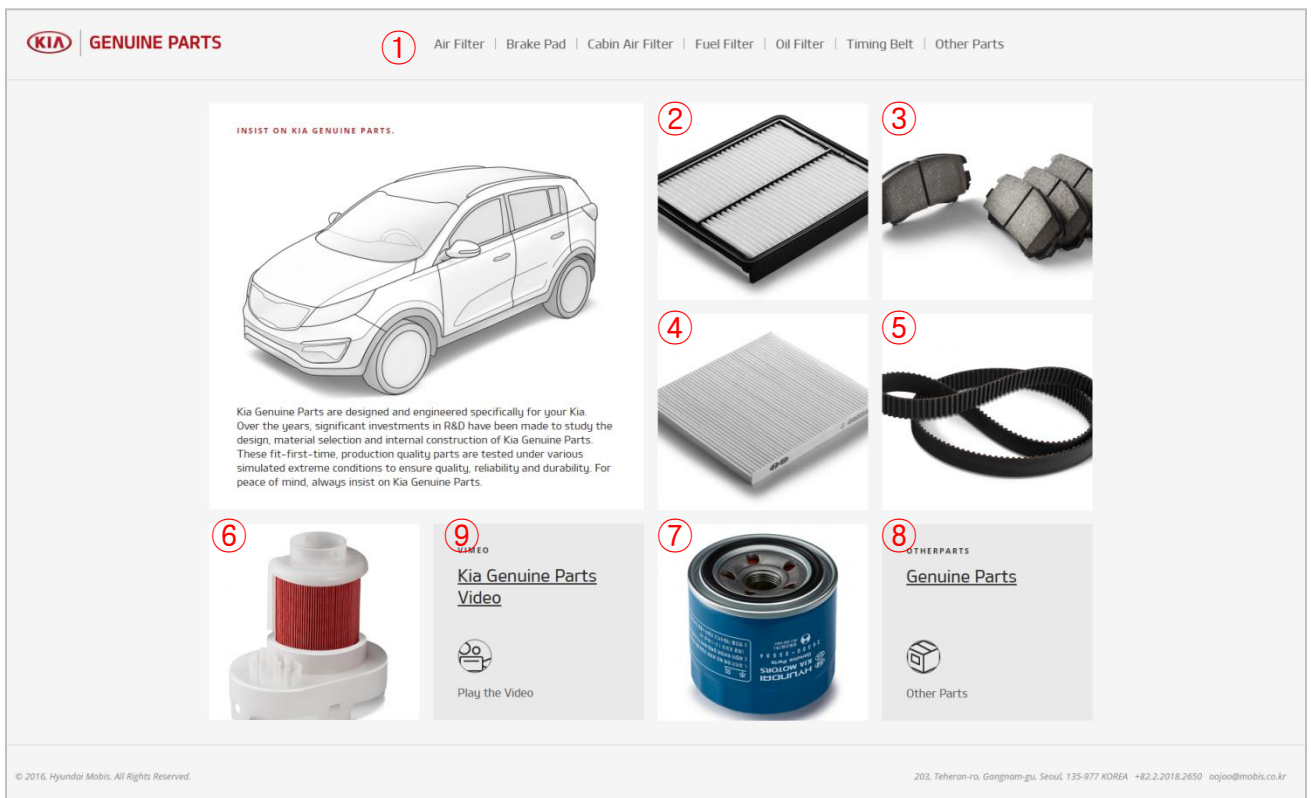

3. Genuine Parts Phase II. Web Page Layout

■ Category

- ① Main Bar Menu
- ② Air Filter
- ③ Brake Pad
- ④ Cabin Air Filter
- ⑤ Timing Belt
- ⑥ Fuel Filter
- ⑦ Oil Filter
- ⑧ Other Parts
- ⑨ Genuine parts “New vs. Old/Used” Video Clip