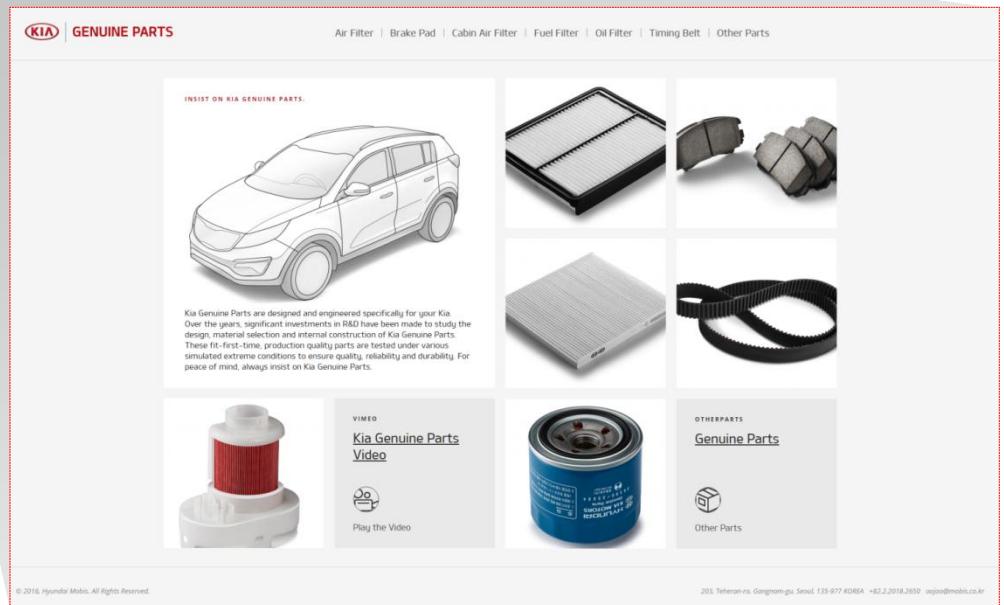

GENUINE PARTS WEB CONTENTS PAGE PHASE II.

– New vs. Old/Used Parts –

– DEVELOPER'S GUIDELINE MANUAL –

V.02

MOBIS

Index

1. Introduction 3
2. Setting / User Guideline 4
3. Genuine Parts Phase II. Web Page Layout 5

1. Introduction

We have fully developed phase II. of Genuine parts online pages after last year's phase I. of the general introduction page for Air Filter, Brake Pad, Cabin Air Filter, Fuel Filter, Oil Filter and Timing Belt. Phase II. focus on the comparisons to new genuine parts vs. previously used parts showing visual content such as full comparisons pictures with video clips. Phase II. is now link to separate Web Page link so that coding html is now less necessary except create your own menu bar called "Genuine Parts Comparisons" to access the link.

By clicking your created menu –"Genuine Parts Comparisons", it will open the window for you to phase II. Pages

Steps : What you need to do.

- 1) Please Create menu called "Genuine Parts Comparisons" page for Phase II.
- 2) Please connect URL " <http://m-genuineparts.com/kia> " HTML tag link to your "Genuine Parts Comparisons"
- 3) Please update and finish

3. Genuine Parts Phase II. Web Page Layout

■ Category

- ① Main Bar Menu
- ② Air Filter
- ③ Brake Pad
- ④ Cabin Air Filter
- ⑤ Timing Belt
- ⑥ Fuel Filter
- ⑦ Oil Filter
- ⑧ Other Parts
- ⑨ Genuine parts “New vs. Old/Used” Video Clip