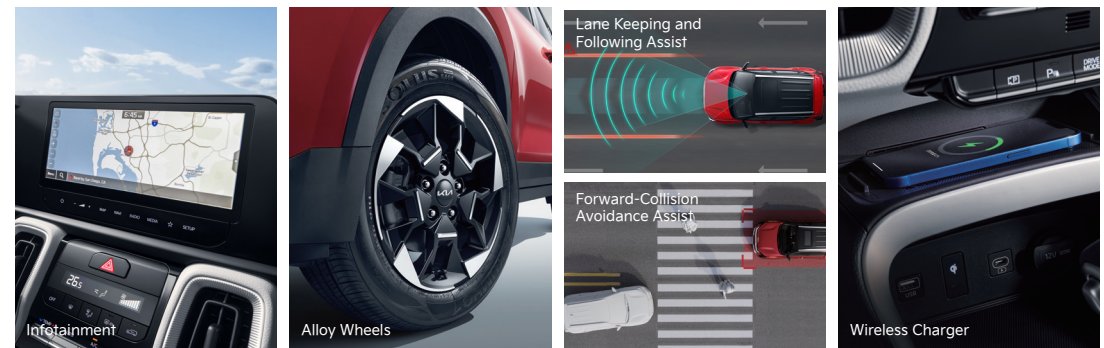

MODEL		Kia Sonet			
VARIANT		1.5 SX AT	1.5 EX AT	1.5 LX AT	1.5 LX MT
INTERIOR					
Seats	Material	Leather		Cloth	
	Front	Driver: Manual with Height Adjustment; Passenger: Manual		Driver: Manual; Passenger: Manual	
	Seat Back Pocket	Driver and Front Passenger Seats		Front Passenger Seats	
	Second Row	60:40 Folding		Bench	
Seating Capacity		Five (5)			
Airconditioning		Single Zone Automatic		Manual	
Rear Airconditioning Vent		Standard			
Luggage Compartment Lamp		Standard			
INFOTAINMENT					
Audio System		10.25" Full Touchscreen Display, Radio with USB Port		8" Touchscreen, Radio with USB Port	
Connectivity		Bluetooth Handsfree with Voice Recognition, Wireless Apple Carplay and Android Auto			
Speakers		4 + 2 Tweeters			
KIA DRIVEWISE (ADAS FEATURES)					
Cruise Control		Standard			
Lane Keeping Assist (LKA)		Standard		-	
Lane Following Assist (LFA)		Standard		-	
Forward Collision Avoidance Assist (FCA)		Standard		-	
Downhill Brake Control (DBC)		Standard		-	
High Beam Assist (HBA)		Standard		-	
Driver Attention Warning (DAW)		Standard		-	
SAFETY & SECURITY					
Airbags		Driver and Front Passenger			
Anti-lock Brake System		Standard			
Electronic Stability Control (ESC)		Standard		-	
Hill-start Assist Control (HAC)		Standard		-	
Rear-Camera Display		Standard			
Parking Distance Warning		Rear Sensors			
Anti-theft system		Immobilizer			
Seatbelt	Front	3pt. ELR with Dual Pretensioner x 2			
	Second Row	3pt. ELR with Pretensioner x 3			
Isofix Child Anchor		Standard			
Child Lock		Standard			