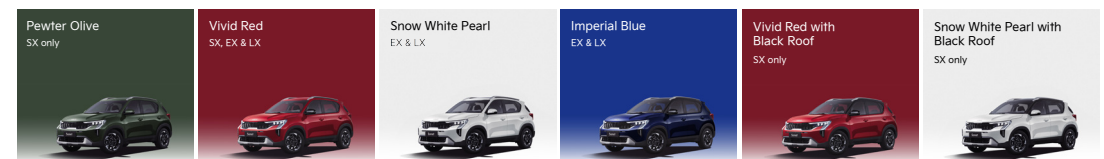

5 YEAR
160,000 km
WARRANTY

24/7
ROADSIDE ASSISTANCE

Disclaimer:
Kia Philippines reserves the right to change vehicle specifications without prior notice. Photos may vary from actual unit.
Date Printed: May 2024

Instagram
www.instagram.com/KiaPhilippines
Facebook
www.facebook.com/KiaPhilippines

Visit
www.kia.com
to learn more.