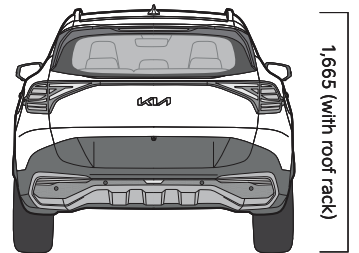

Exterior Colours

Interior Colour

Dimensions (mm)

1,865

905

2,755

1,000

4,660