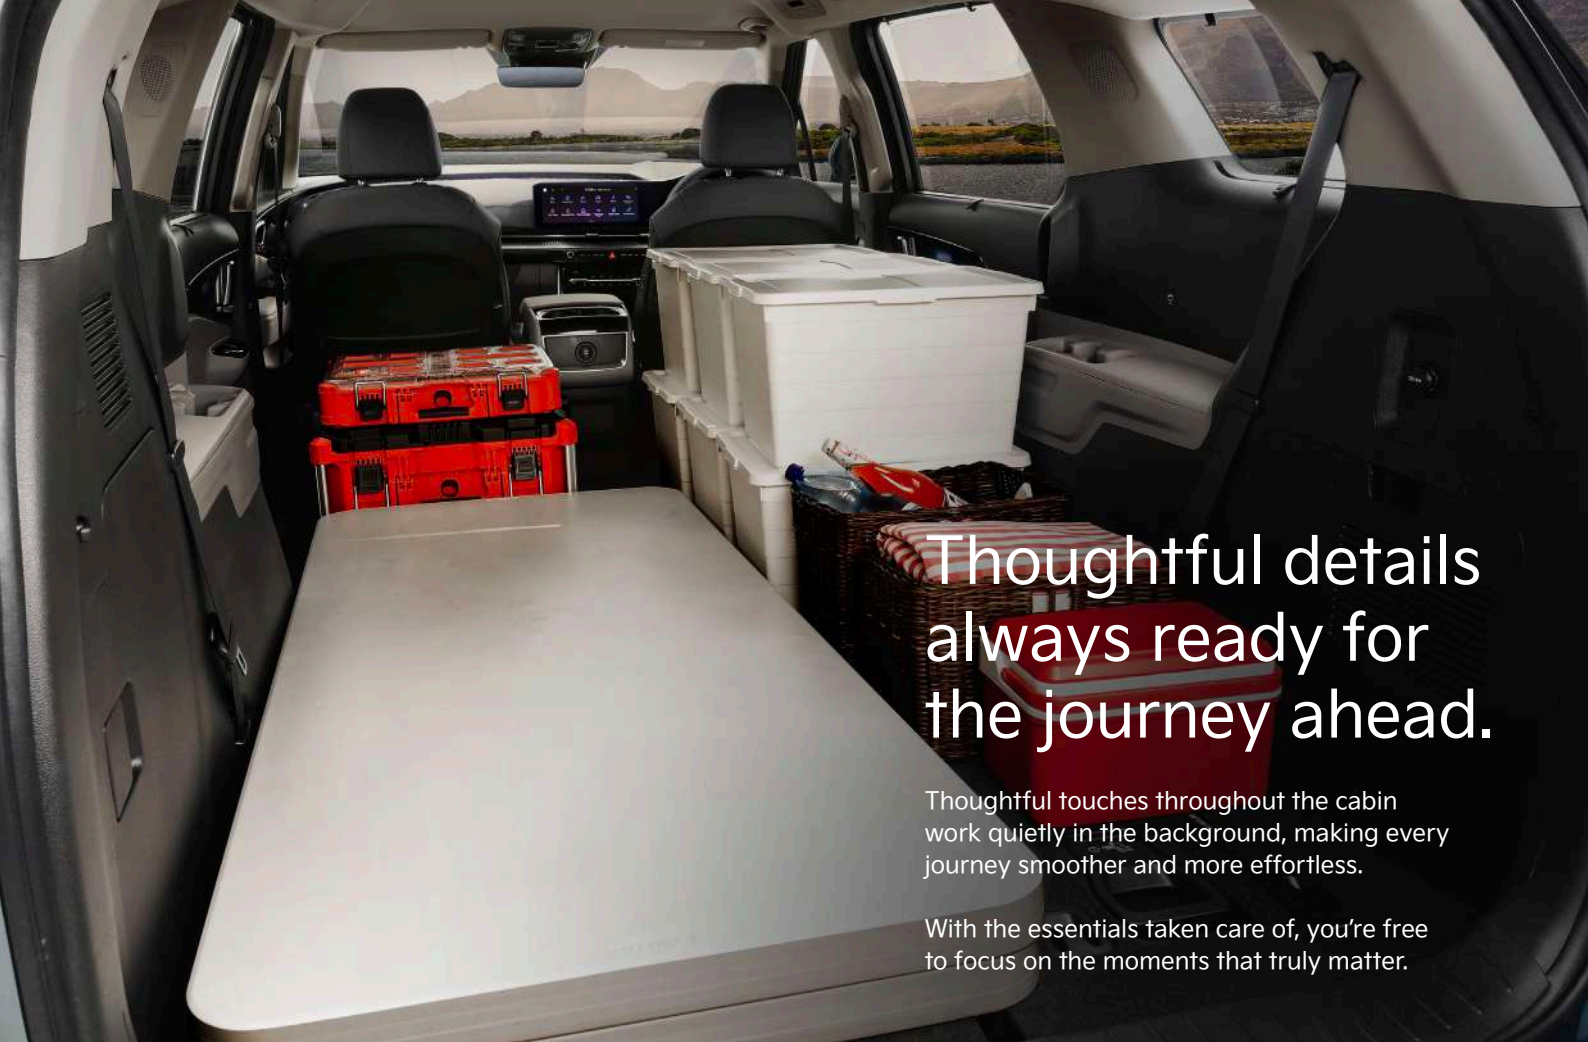

Iconic 'Tiger Nose' Grille

LED Rear Combination Lamps

19" Machined Face Wheels

Interior

Space that brings people together.

Inside the new Carnival, every detail is arranged to make movement effortless. The cabin opens into a generous, premium environment designed around real comfort.

From the spacious layout to the refined finishes, it's an interior designed to support everything life brings with it.

Relaxion Seats with Center Walk Through, Long/Lateral Sliding, and 8-Way Power with Heating, Ventilation and Memory Functions

Thoughtful details
always ready for
the journey ahead.

Thoughtful touches throughout the cabin
work quietly in the background, making every
journey smoother and more effortless.

With the essentials taken care of, you're free
to focus on the moments that truly matter.