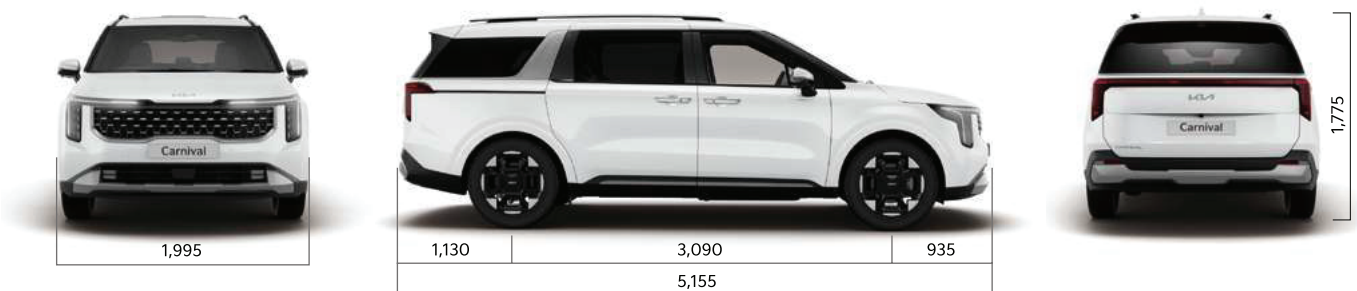

Dimensions (mm)