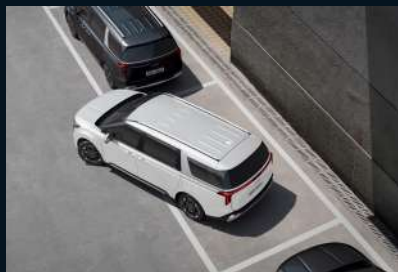

Every element works together to give you a sense of calm confidence behind the wheel.

Shift-By-Wire (Dial Type)

Head-Up Display

Paddle Shifters

Safety

8-Airbag System

Comfort should never mean compromise.

From the first row to the last, the Carnival is built to keep your family safe. It allows you to enjoy the drive knowing that protection is always there, working when you need it most.