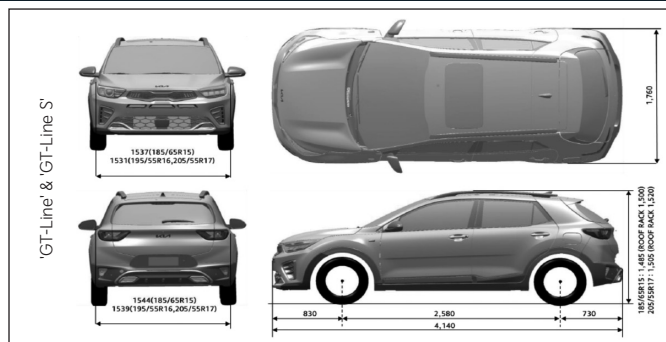

Technical specification

Engine	Petrol	
	1.0 T-GDi ISG (99 BHP)	1.0 T-GDi ISG 48V (118 BHP)
Drivetrain		
Cubic capacity	998	998
Max. power, bhp at rpm	99 / 4,500-6,000	118 / 6,000
Max. torque, Nm at rpm	172 / 1,500-4,000	172 / 1,500-4,000
6 speed Manual	✓	✓
Gear ratios		
1st	3.615	3.615
2nd	1.955	1.955
3rd	1.286	1.286
4th	0.971	0.971
5th	0.794	0.794
6th	0.667	0.667
Reverse	3.700	3.700
Final Gear Ratio	4.059	4.563
Suspension & tyres		
Front suspension	McPherson	
Rear Suspension	Coupled Torsion Beam Axle (CTBA)	
16" tyres	195/55 R16	-
17" tyres	-	205/55 R17
Fuel & SCR		
Fuel Type	Petrol	Petrol
Fuel tank capacity, litres	45	45
Selective Catalytic Reduction (SCR)	-	-
SCR tank capacity, litres	-	-
Regulated emissions		
Carbon Monoxide (mg/km)	320.6	78.6
Total Hydrocarbons (mg/km)	21.8	16.0
Nitrogen Oxide (mg/km)	17.7	25.2
Total Hydrocarbons + Nitrogen Oxide (mg/km)	-	-
Particulate Matter (mg/km)	0.09	0.15

Dimensions (mm)