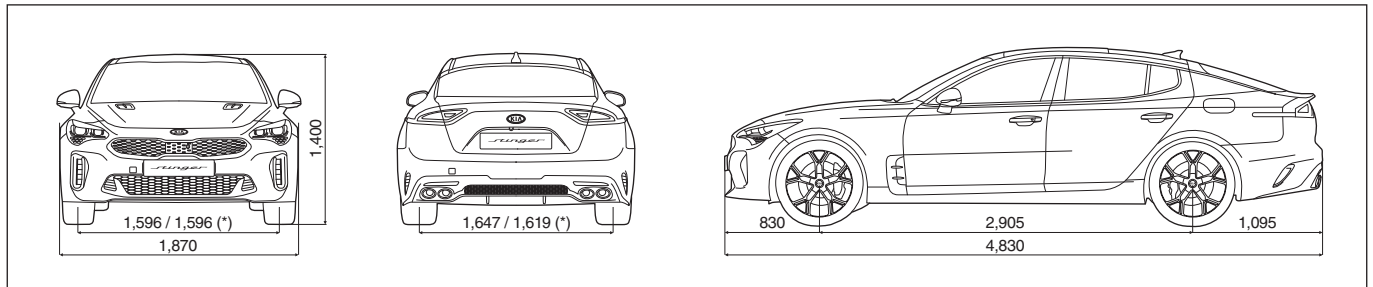

DIMENSIONS (mm)

*Tyre 18/19 inch

ENGINE		Petrol
		3.3 T-GDi ISG (361bhp)
WLTP FUEL CONSUMPTION, EMISSIONS AND PERFORMANCE INFORMATION		
'GT S' 19" Alloy	Maximum speed (mph)	168
	Acceleration 0-60 mph (seconds)	4.7
	Fuel Consumption - Low MPG (l/100km)	168
	Fuel Consumption - Low MPG (l/100km)	4.7
	Fuel Consumption - Low MPG (l/100km)	16.7 (16.9)
	Fuel Consumption - Medium MPG (l/100km)	28.2 (10)
	Fuel Consumption - High MPG (l/100km)	33.2 (8.5)
	Fuel Consumption - Extra High MPG (l/100km)	30.1 (9.4)
	Fuel Consumption - Combined MPG (l/100km)	27.7 (10.2)
	Regulated Emission Standard	EU6d Temp
Carbon Dioxide (CO ₂) Emissions (g/km)	233	
VEHICLE WEIGHT & CAPACITY INFORMATION		
Gross vehicle weight limit Kgs	2,260	
Min Kerb weight Kgs	1,855	
Gross train weight Kgs	2,260	
Maximum unbraked trailer weight Kgs	750	
Maximum braked towing weight Kgs	1,000	
Luggage compartment capacity, rear seats upright, litres	406	
Luggage compartment capacity, rear seats folded, litres	1,114	
VEHICLE INSURANCE GROUPS		
'GT S'	41	
SERVICE INTERVALS		
Timescale / Mileage	6 months / 6,000 miles whichever comes sooner	