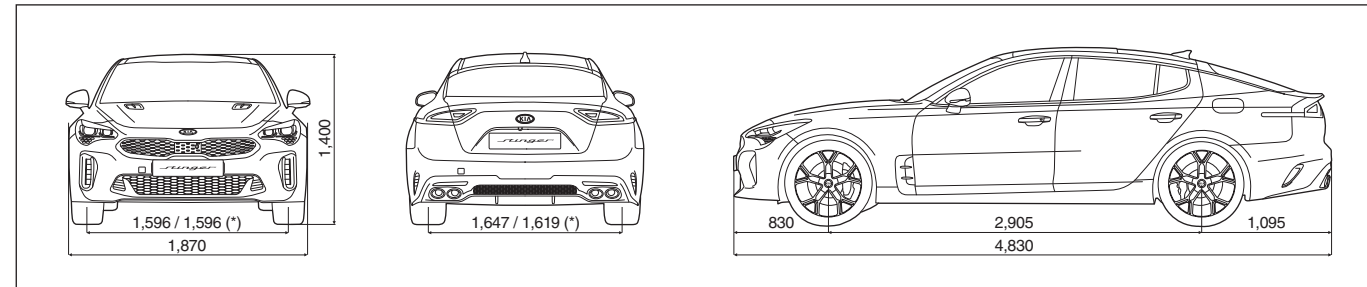

TECHNICAL SPECIFICATION

ENGINE	2.0 T-GDi ISG (242bhp)	3.3 T-GDi ISG (361bhp)	Diesel 2.2 CRDi ISG (197bhp)
DRIVETRAIN			
Cubic capacity	1.998	3.342	2.199
Max. power, bhp at rpm	242 / 6,200	361 / 6,000	197 / 3,800
Max. torque, Nm at rpm	353 / 1,400 - 4,000	510 / 1,300 - 4,500	440 / 1,750 - 2,750
8 Speed Auto	✓	✓	✓
SUSPENSION & TYRES			
Front suspension	MacPherson Strut Type		MacPherson Strut Type
Rear Suspension	Multi-link (5-link)		Multi-link (5-link)
18" tyres	(225/45R18)	-	(225/45R18)
19" tyres	-	F (225/40R19) R (255/35R19)	-
FUEL & SCR			
Fuel Type	Petrol	Petrol	Diesel
Fuel tank capacity, litres	60	60	60
Selective Catalytic Reduction (SCR)	-	-	✓
SCR tank capacity, litres	-	-	18
REGULATED EMISSIONS			
Carbon Monoxide (mg/km)	292.38	155.69	51.1
Total Hydrocarbons (mg/km)	13.4	9.4	-
Nitrogen Oxide (mg/km)	28.75	39.02	14.5
Total Hydrocarbons + Nitrogen Oxide (mg/km)	-	-	32.6
Particulate Matter (mg/km)	0.49	0.02	0.24

DIMENSIONS (mm)

*Tyre 18/19 inch

ENGINE	2.0 T-GDi ISG (244bhp)	3.3 T-GDi ISG (365bhp)	Diesel 2.2 CRDi ISG (197bhp)	
NECD 2.0 FUEL CONSUMPTION, EMISSIONS AND PERFORMANCE INFORMATION				
'GT-Line' 18" Alloy	Maximum speed (mph)	145	-	143
	Acceleration 0-60 mph (seconds)	5.8	-	7.3
	Urban drive cycle MPG (l/100km)	25.7 (11.0)	-	38.7 (7.3)
	Extra Urban drive cycle MPG (l/100km)	42.2 (6.7)	-	56.5 (5.0)
	Combined drive cycle MPG (l/100km)	33.6 (8.4)	-	48.7 (5.8)
	Regulated Emission Standard	EU6d Temp	-	EU6d Temp
Carbon Dioxide (CO₂) Emissions (g/km)	191	-	154	
'GT-Line S' 18" Alloy	Maximum speed (mph)	149	-	143
	Acceleration 0-60 mph (seconds)	5.8	-	7.3
	Urban drive cycle MPG (l/100km)	25.7 (11.0)	-	38.7 (7.3)
	Extra Urban drive cycle MPG (l/100km)	42.2 (6.7)	-	56.5 (5.0)
	Combined drive cycle MPG (l/100km)	33.6 (8.4)	-	48.7 (5.8)
	Regulated Emission Standard	EU6d Temp	-	EU6d Temp
Carbon Dioxide (CO₂) Emissions (g/km)	191	-	154	
'GT S' 19" Alloy	Maximum speed (mph)	-	168	-
	Acceleration 0-60 mph (seconds)	-	4.7	-
	Urban drive cycle MPG (l/100km)	-	21.9 (12.9)	-
	Extra Urban drive cycle MPG (l/100km)	-	36.2 (7.8)	-
	Combined drive cycle MPG (l/100km)	-	29.4 (9.6)	-
	Regulated Emission Standard	-	EU6d Temp	-
Carbon Dioxide (CO₂) Emissions (g/km)	-	221	-	
WLTP FUEL CONSUMPTION, EMISSIONS AND PERFORMANCE INFORMATION				
'GT-Line' 18" Alloy	Fuel Consumption - Low MPG (l/100km)	19.8 (14.3)	-	31.4 (9.0)
	Fuel Consumption - Medium MPG (l/100km)	30.4 (9.3)	-	41.5 (6.8)
	Fuel Consumption - High MPG (l/100km)	35.8 (7.9)	-	47.1 (6.0)
	Fuel Consumption - Extra High MPG (l/100km)	30.4 (9.3)	-	40.9 (6.9)
	Fuel Consumption - Combined MPG (l/100km)	29.4 (9.6)	-	40.9 (6.9)
	Regulated Emission Standard	EU6d Temp	-	EU6d Temp
Carbon Dioxide (CO₂) Emissions (g/km)	217	-	179	
'GT-Line S' 18" Alloy	Fuel Consumption - Low MPG (l/100km)	19.8 (14.3)	-	31.4 (9.0)
	Fuel Consumption - Medium MPG (l/100km)	30.4 (9.3)	-	41.5 (6.8)
	Fuel Consumption - High MPG (l/100km)	35.8 (7.9)	-	47.1 (6.0)
	Fuel Consumption - Extra High MPG (l/100km)	30.4 (9.3)	-	40.9 (6.9)
	Fuel Consumption - Combined MPG (l/100km)	29.4 (9.6)	-	40.9 (6.9)
	Regulated Emission Standard	EU6d Temp	-	EU6d Temp
Carbon Dioxide (CO₂) Emissions (g/km)	217	-	179	
'GT S' 19" Alloy	Fuel Consumption - Low MPG (l/100km)	-	16.7 (16.9)	-
	Fuel Consumption - Medium MPG (l/100km)	-	28.2 (10)	-
	Fuel Consumption - High MPG (l/100km)	-	33.2 (8.5)	-
	Fuel Consumption - Extra High MPG (l/100km)	-	30.1 (9.4)	-
	Fuel Consumption - Combined MPG (l/100km)	-	27.7 (10.2)	-
	Regulated Emission Standard	-	EU6d Temp	-
Carbon Dioxide (CO₂) Emissions (g/km)	-	233	-