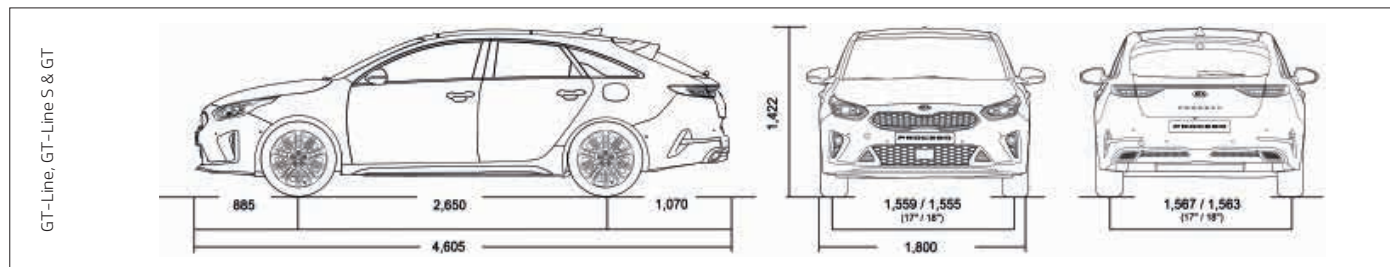

TECHNICAL SPECIFICATION

Engine	Petrol			Diesel	
	1.4 T-GDI ISG (138 BHP)	1.4 T-GDI ISG (138 BHP)	1.6 T-GDI ISG (201 BHP)	1.6 CRDi ISG (134 BHP)	1.6 CRDi ISG (134 BHP)
DRIVETRAIN					
Cubic capacity	1,353	1,353	1,591	1,598	1,598
Max. power, bhp at rpm	138 / 6000	138 / 6000	201/6000	134/4000	134/4000
Max. torque, Nm at rpm	242 / 1,500 - 3,200	242 / 1,500 - 3,200	265	280/ 1,500-3,000	320/ 2,000-2,250
6 speed Manual	●	-	-	●	-
7 speed Auto Dual-Clutch Transmission (DCT)	-	●	●	-	●

GEAR RATIOS					
1st	3.615	3.929	3.643	3.636	3.786
2nd	1.962	2.318	2.174	1.962	2.261
3rd	1.257	2.043	1.826	1.189	1.957
4th	0.951	1.070	1.024	0.844	1.023
5th	0.778	0.822	0.809	0.702	0.778
6th	0.633	0.884	0.854	0.596	0.837
7th	-	0.721	0.717	-	0.681
Reverse	3.583	5.304	4.696	3.583	5.074
Final Gear Ratio	4.188	FGR 1: 4.294 FGR 2: 3.714	FGR 1: 4.643 FGR 2: 3.611	3.706	FGR 1: 4.176 FGR 2: 3.087

SUSPENSION & TYRES					
Front suspension	Macpherson strut			Macpherson strut	
Rear suspension	Multi link			Multi link	
17" tyres	225/45R17	225/45R17	-	225/45R17	225/45R17
18" tyres	-	225/40R18	225/40R18	-	-

DIMENSIONS (mm)