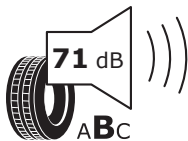

Continental

0358012

235/45 R 18 94 V

C1