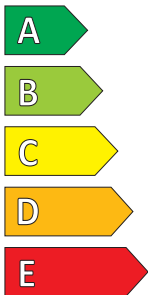

ENERG

Continental

0358012

235/45 R 18 94 V

C1

C

Product Information Sheet

Delegated Regulation (EU) 2020/740

Supplier name or trademark	MICHELIN
Commercial name or trade designation	ENERGY SAVER+
Tyre type identifier	001258
Tyre size designation	205/60R16
Load-capacity index	92
Speed category symbol	H
Fuel efficiency class	B
Wet grip class	A
External rolling noise class	B
External rolling noise value	70
Severe snow tyre	No
Ice tyre	No
Date of start of production	20/11
Date of end of production	
Load version	SL
Additional information	205/60 R16 92H TL ENERGY SAVER+ GRNX MI