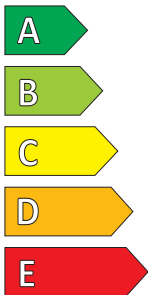

Continental

0358012

235/45 R 18 94 V

C1