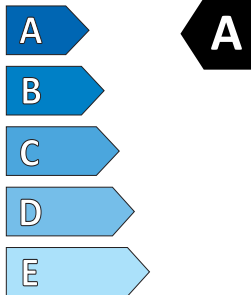

ENERG

Continental

0358012

235/45 R 18 94 V

C1

C