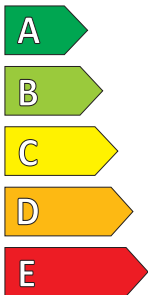

Supplier name or trademark	MICHELIN
Commercial name or trade designation	ENERGY SAVER+
Tyre type identifier	001258
Tyre size designation	205/60R16
Load-capacity index	92
Speed category symbol	H
Fuel efficiency class	B
Wet grip class	A
External rolling noise class	B
External rolling noise value	70
Severe snow tyre	No
Ice tyre	No
Date of start of production	20/11
Date of end of production	
Load version	SL
Additional information	205/60 R16 92H TL ENERGY SAVER+ GRNX MI

B

A