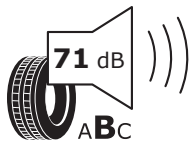

ENERG

Continental

0358012

235/45 R 18 94 V

C1

C

Product Information Sheet

Delegated Regulation (EU) 2020/740

Supplier name or trademark	MICHELIN
Commercial name or trade designation	ENERGY SAVER+
Tyre type identifier	001258
Tyre size designation	205/60R16
Load-capacity index	92
Speed category symbol	H
Fuel efficiency class	B
Wet grip class	A
External rolling noise class	B
External rolling noise value	70
Severe snow tyre	No
Ice tyre	No
Date of start of production	20/11
Date of end of production	
Load version	SL
Additional information	205/60 R16 92H TL ENERGY SAVER+ GRNX MI