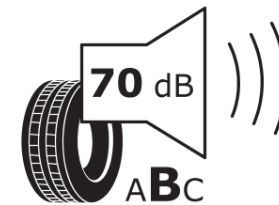

Supplier name or trademark	MICHELIN
Commercial name or trade designation	ENERGY SAVER+
Tyre type identifier	001258
Tyre size designation	205/60R16
Load-capacity index	92
Speed category symbol	H
Fuel efficiency class	B
Wet grip class	A
External rolling noise class	B
External rolling noise value	70
Severe snow tyre	No
Ice tyre	No
Date of start of production	20/11
Date of end of production	
Load version	SL
Additional information	205/60 R16 92H TL ENERGY SAVER+ GRNX MI

ENERGY

MICHELIN

001258

205/60R16 92 H

C1

2020/740

ENERG

Continental