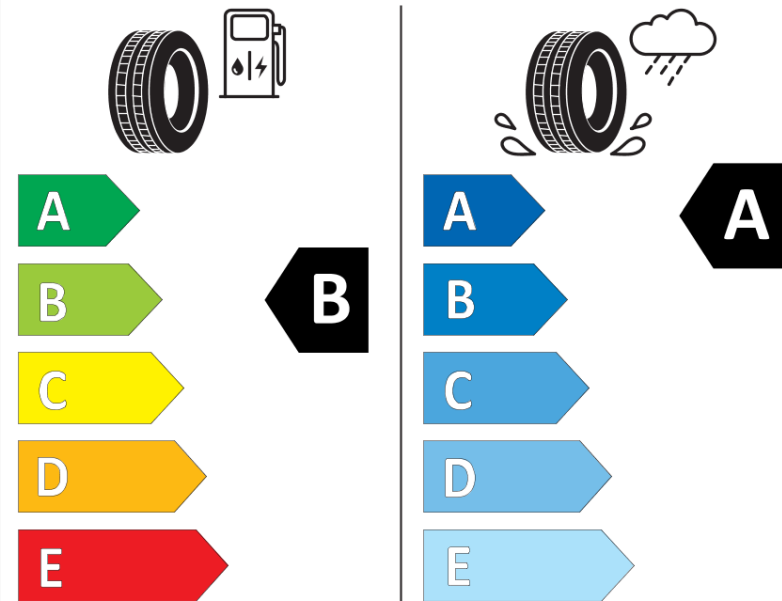

Supplier name or trademark	MICHELIN
Commercial name or trade designation	ENERGY SAVER+
Tyre type identifier	001258
Tyre size designation	205/60R16
Load-capacity index	92
Speed category symbol	H
Fuel efficiency class	B
Wet grip class	A
External rolling noise class	B
External rolling noise value	70
Severe snow tyre	No
Ice tyre	No
Date of start of production	20/11
Date of end of production	
Load version	SL
Additional information	205/60 R16 92H TL ENERGY SAVER+ GRNX MI

ENERGY

MICHELIN

001258

205/60R16 92 H

C1

2020/740

ENERG

Continental