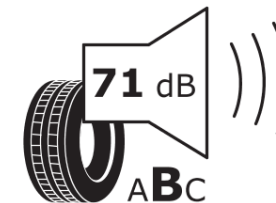

ENERG

MICHELIN

761740

255/35R19 96 Y

C1