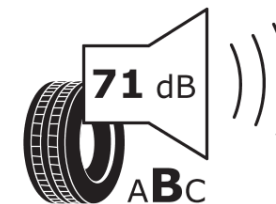

ENERG

MICHELIN

323499

225/40R19 93 Y

C1