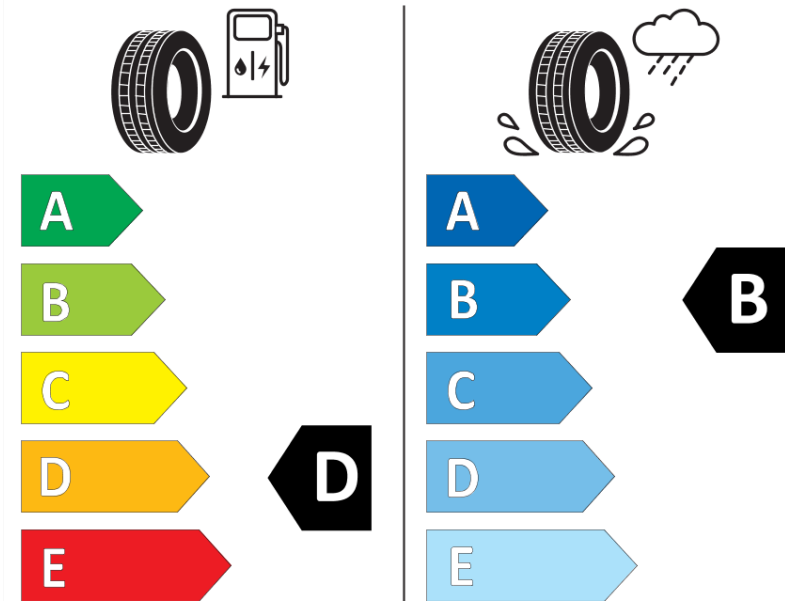

Product Information Sheet

Delegated Regulation (EU) 2020/740

Supplier name or trademark	MICHELIN
Commercial name or trade designation	PILOT SPORT 4 S GOE
Tyre type identifier	761740
Tyre size designation	255/35R19
Load-capacity index	96
Speed category symbol	Y
Fuel efficiency class	D
Wet grip class	B
External rolling noise class	B
External rolling noise value	71
Severe snow tyre	No
Ice tyre	No
Date of start of production	12/20
Date of end of production	
Load version	XL
Additional information	255/35 R19 96Y XL TL PILOT SPORT 4 S GOE MI

ENERG

MICHELIN

761740

255/35R19 96 Y

C1