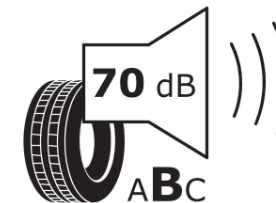

Product Information Sheet

Delegated Regulation (EU) 2020/740

Supplier name or trademark	MICHELIN
Commercial name or trade designation	ENERGY SAVER+
Tyre type identifier	001258
Tyre size designation	205/60R16
Load-capacity index	92
Speed category symbol	H
Fuel efficiency class	B
Wet grip class	A
External rolling noise class	B
External rolling noise value	70
Severe snow tyre	No
Ice tyre	No
Date of start of production	20/11
Date of end of production	
Load version	SL
Additional information	205/60 R16 92H TL ENERGY SAVER+ GRNX MI

ENERGY

MICHELIN

001258

205/60R16 92 H

C1

2020/740

Product Information Sheet

Delegated Regulation (EU) 2020/740

Supplier name or trademark	MICHELIN
Commercial name or trade designation	PILOT SPORT 4
Tyre type identifier	359477
Tyre size designation	225/45R18
Load-capacity index	91
Speed category symbol	W
Fuel efficiency class	D
Wet grip class	A
External rolling noise class	B
External rolling noise value	70
Severe snow tyre	No
Ice tyre	No
Date of start of production	39/15
Date of end of production	
Load version	SL
Additional information	225/45 ZR18 91W TL PILOT SPORT 4 MI