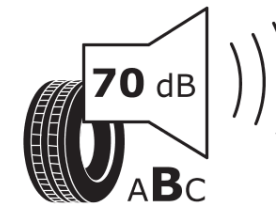

ENERG

MICHELIN

359477

225/45R18 91 W

C1