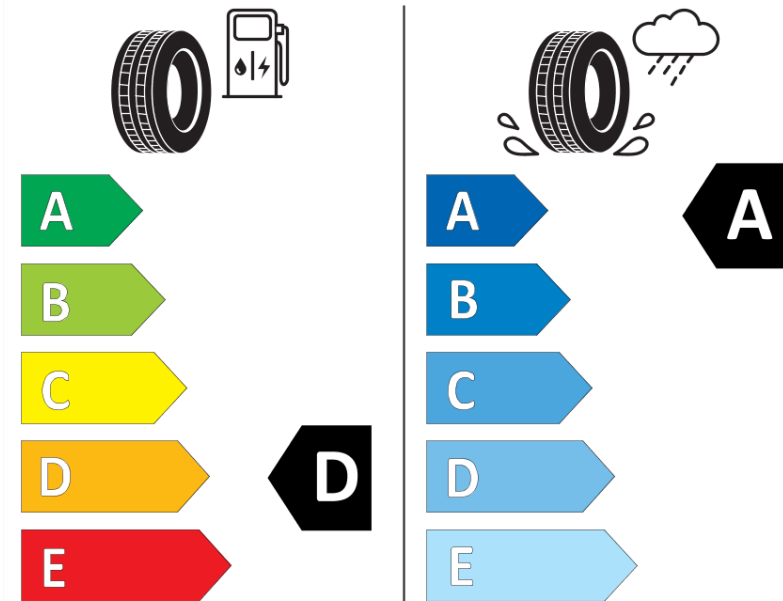

Product Information Sheet

Delegated Regulation (EU) 2020/740

Supplier name or trademark	MICHELIN
Commercial name or trade designation	PILOT SPORT 4
Tyre type identifier	359477
Tyre size designation	225/45R18
Load-capacity index	91
Speed category symbol	W
Fuel efficiency class	D
Wet grip class	A
External rolling noise class	B
External rolling noise value	70
Severe snow tyre	No
Ice tyre	No
Date of start of production	39/15
Date of end of production	
Load version	SL
Additional information	225/45 ZR18 91W TL PILOT SPORT 4 MI

ENERG

MICHELIN

359477

225/45R18 91 W

C1