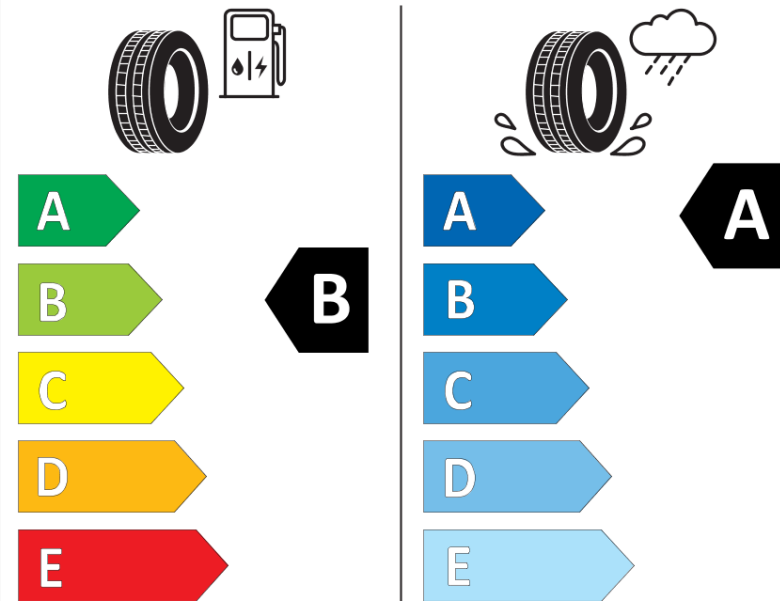

Product Information Sheet

Delegated Regulation (EU) 2020/740

Supplier name or trademark	MICHELIN
Commercial name or trade designation	ENERGY SAVER+
Tyre type identifier	001258
Tyre size designation	205/60R16
Load-capacity index	92
Speed category symbol	H
Fuel efficiency class	B
Wet grip class	A
External rolling noise class	B
External rolling noise value	70
Severe snow tyre	No
Ice tyre	No
Date of start of production	20/11
Date of end of production	
Load version	SL
Additional information	205/60 R16 92H TL ENERGY SAVER+ GRNX MI

ENERGY

MICHELIN

001258

205/60R16 92 H

C1