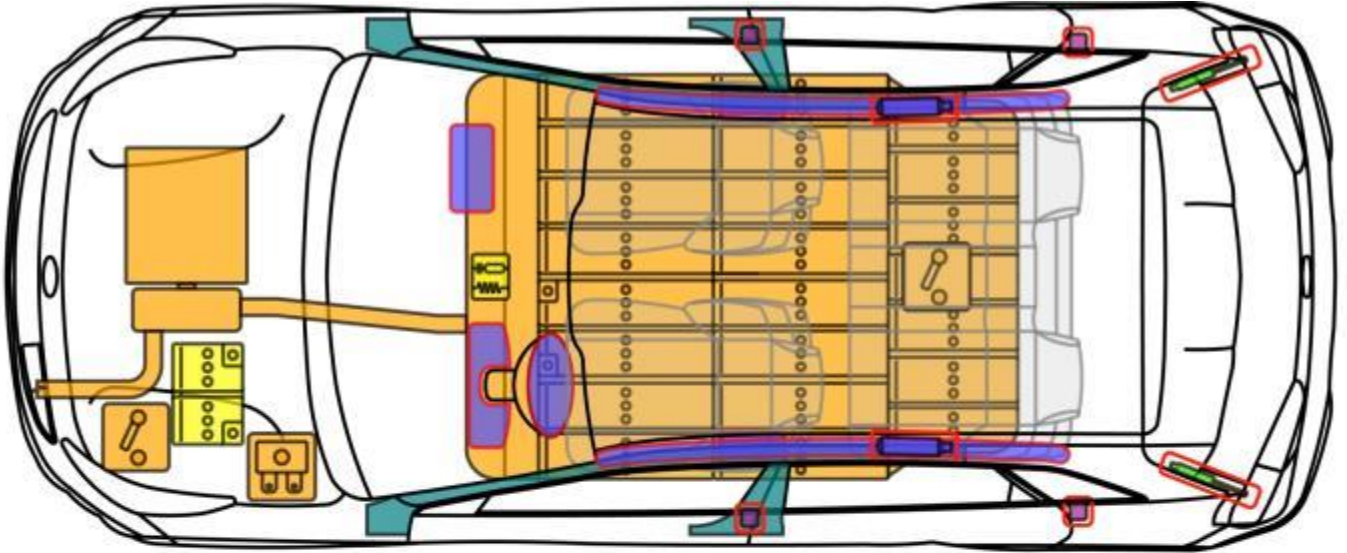

e-Niro (DE EV)

Electric, 2018-

Legend

	Airbag		Reinforcement		SRS control unit		High voltage battery
	Stored gas inflator		Automatic roll bar		12 V Battery		High voltage cable/component
	Seatbelt pretensioner		Cylinder		Fuel tank		High voltage emergency disconnect