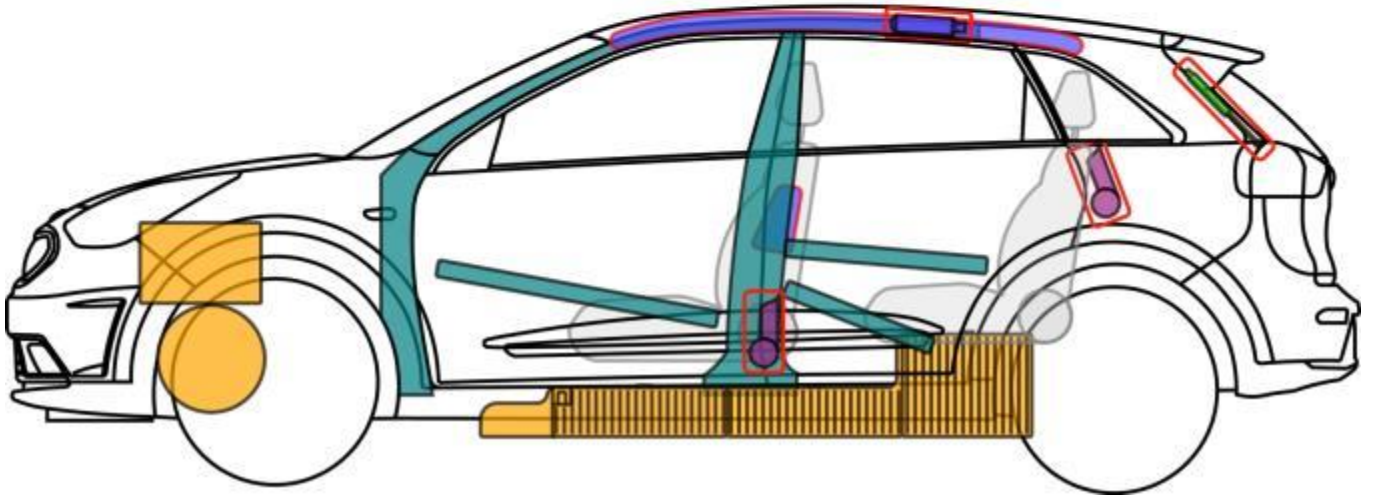

e-Niro (DE EV)

Electric, 2018-

Legend

	Airbag		Reinforcement		SRS control unit		High voltage battery
	Stored gas inflator		Automatic roll bar		12 V Battery		High voltage cable/component
	Seatbelt pretensioner		Cylinder		Fuel tank		High voltage emergency disconnect