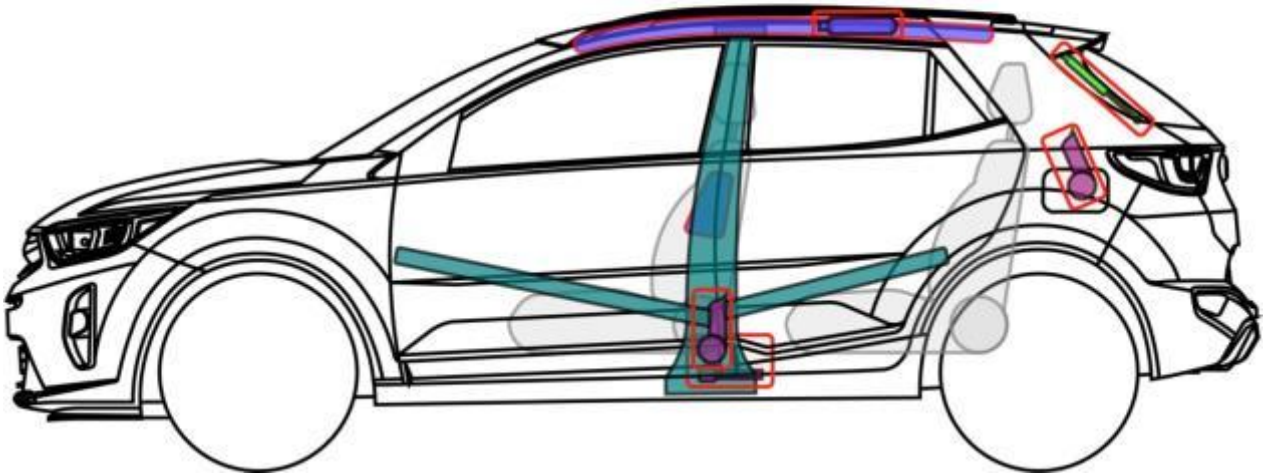

Stonic (YB-CUV)

5-dr, from 2017

Legend

	Airbag		Reinforcement		SRS control unit
	Stored gas inflator		Pedestrian protection system		12 V Battery
	Seatbelt pretensioner		Cylinder		Fuel tank

Stonic