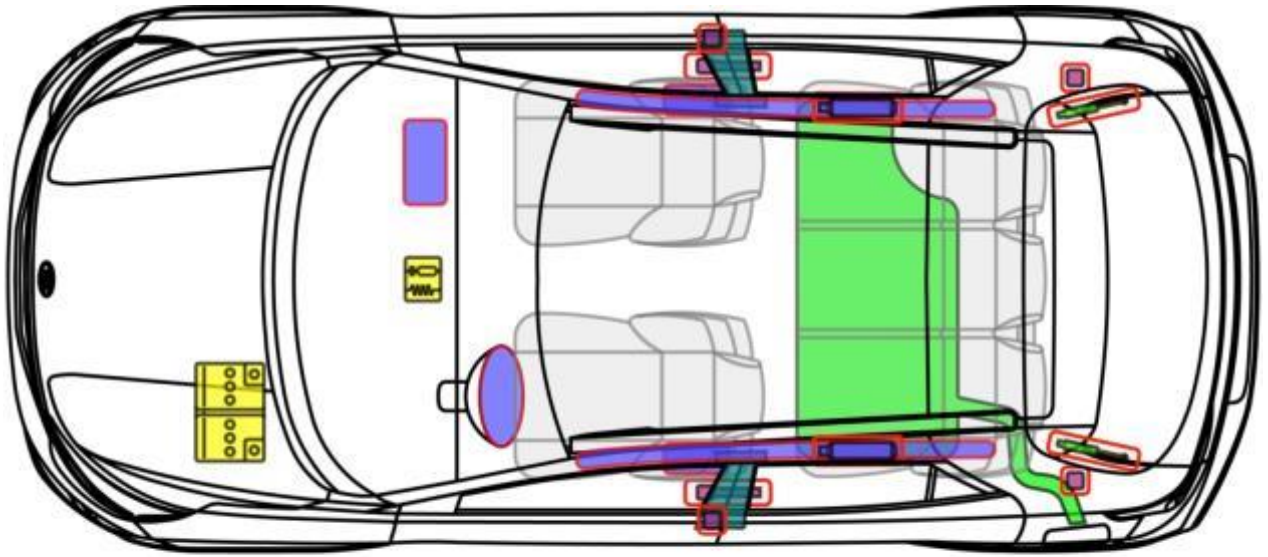

Stonic (YB-CUV)

5-dr, from 2017

Legend

	Airbag		Reinforcement		SRS control unit
	Stored gas inflator		Pedestrian protection system		12 V Battery
	Seatbelt pretensioner		Cylinder		Fuel tank

Stonic