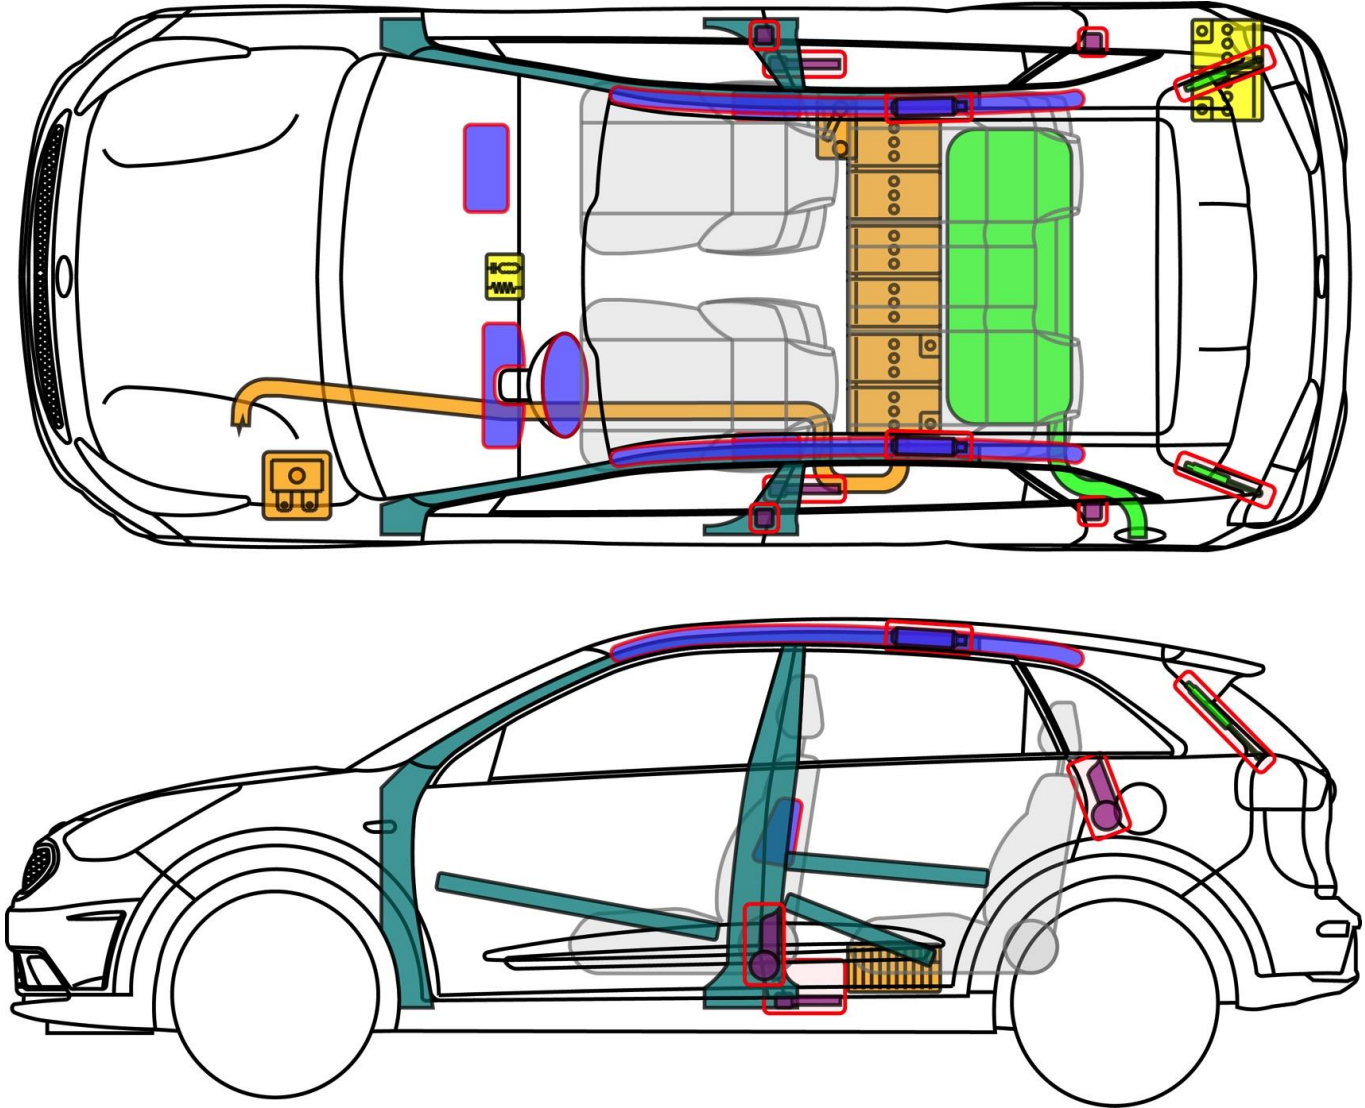

Niro (DE)

ab 2016

Legend

Airbag

Reinforcement

SRS control unit

High voltage battery

Stored gas inflator

Automatic roll bar

12 V Battery

High voltage cable/
-component

Seatbelt pretensioner

Cylinder

Fuel tank

High voltage emergency disconnect

Niro