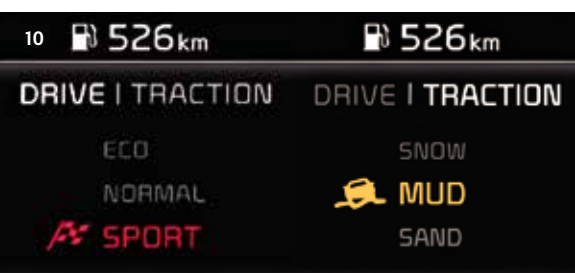

[01] Wireless Smartphone Charger

Charges a compatible mobile phone wirelessly on the pad with cooling function at the front of centre console.

[02] Ventilated Front Seats

Make every drive a breeze especially in hot and humid conditions.

[03] BOSE Sound System*

BOSE Premium 7-speaker sound system with mood lights brings you calm through the chaos streets.

[04] AC Blower**

AC Blower for the rear seats which makes it more comfortable for all passengers.

[05] Extra Seat***

So you can bring more family members up to 7 people.

[06] 2nd Row Slides Seat**

The handle and release for moving each seat sideways is conveniently positioned on the outboard side.

[07] Extra Luggage

Rear seats fold fully flat, so when you need to, you can accommodate long or bulky items in an extended cargo space.

[08] 10.25" Display Audio & Smart Phone Connectivity***

Enables you to stay in command when it comes to finding your way effortlessly.

[09] Full Auto Temperature Control

This system let you select your desired temperature and fan speed.

[10] Drive Modes & Traction Control

Enables you to conquer every terrain with effortless drivability.

[11] Tire Pressure Monitor System

Keeps you updated of the air pressure in all four tires.

*Sonet Premiere Type ** Sonet 7 ***Sonet Premiere 7