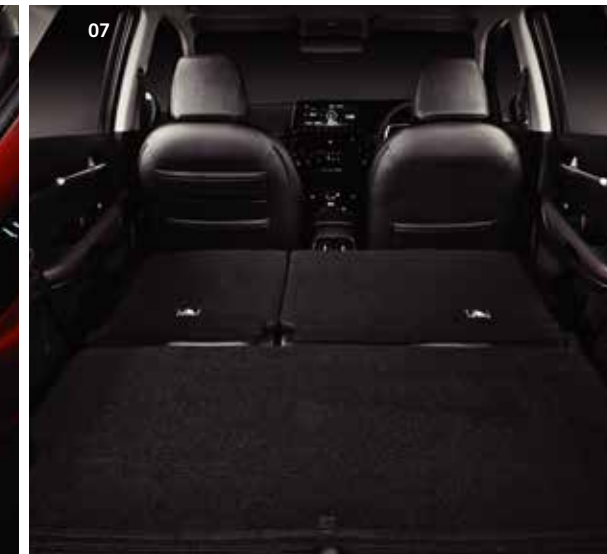

[01] Wireless Smartphone Charger

Charges a compatible mobile phone wirelessly on the pad with cooling function at the front of centre console.

[02] Ventilated Front Seats

Make every drive a breeze especially in hot and humid conditions.

[03] BOSE Sound System*

BOSE Premium 7-speaker sound system with mood lights brings you calm through the chaos streets.

[04] AC Blower**

AC Blower for the rear seats which makes it more comfortable for all passengers.

[05] Extra Seat***

So you can bring more family members up to 7 people.

[06] 2nd Row Slides Seat**

The handle and release for moving each seat sideways is conveniently positioned on the outboard side.

[07] Extra Luggage

Rear seats fold fully flat, so when you need to, you can accommodate long or bulky items in an extended cargo space.

[08] 10.25" Display Audio & Smart Phone Connectivity***

Enables you to stay in command when it comes to finding your way effortlessly.

[09] Full Auto Temperature Control

This system let you select your desired temperature and fan speed.

[10] Drive Modes & Traction Control

Enables you to conquer every terrain with effortless drivability.

[11] Tire Pressure Monitor System

Keeps you updated of the air pressure in all four tires.

*Sonet Premiere Type ** Sonet 7 ***Sonet Premiere 7