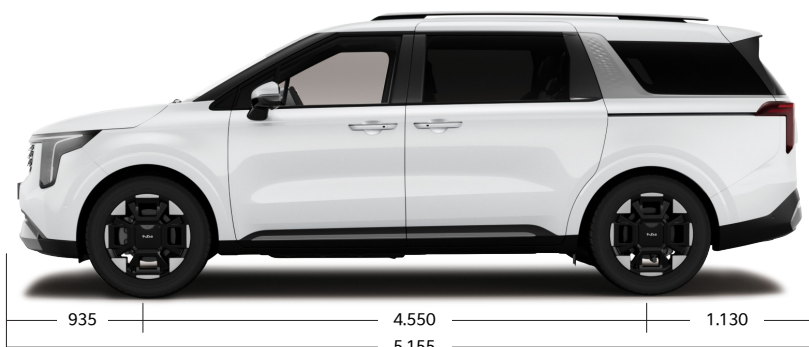

Rear Occupant Alert

8-SRS Air Bag

Exterior Colors

Dimension

Tire and Wheel

Premiere 11-Seater
Alloy Wheel OPT D-Cut
(18-inch)
235/60R18

Premiere 7-Seater
Alloy Wheel OPT D-Cut
(19-inch)
235/55R19

Hybrid 7-Seater
Alloy Wheel OPT D-Cut
(19-inch)
235/55R19