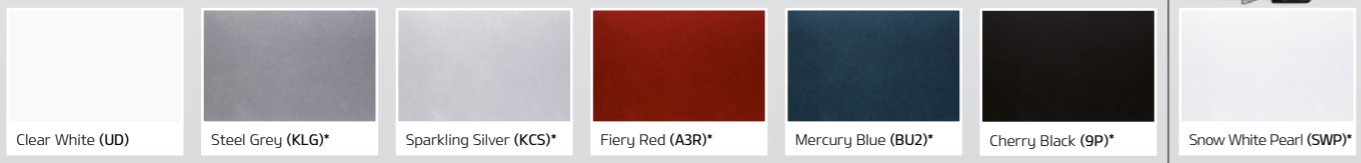

FEATURES

AEB Safety[^]

Lane Keeping Assist[^]

Smartphone Connectivity[#]

JBL® Premium Sound System
(Si Premium, SLI and GT-Line)

Rear Cross Traffic Alert[^]
(GT-Line)

Smart Power Tailgate
(GT-Line)

Blind Spot Detection[^]
(GT-Line)

Heated and Ventilated Seats
(GT-Line)

Panoramic Sunroof
(GT-Line)

Exterior Colours

*Premium paint at additional cost.

Interior Colours

Engines

114kW 2.0L Petrol (Si, Si Premium & SLI)
135kW 2.4L Petrol (GT-Line)
136kW 2.0L Turbo Diesel (Si, Si Premium, SLI & GT-Line)