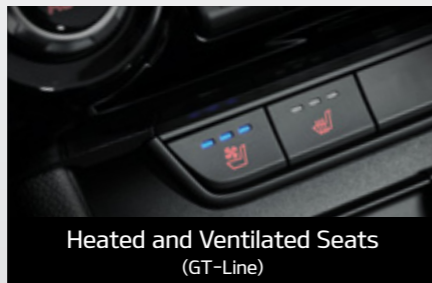

FEATURES

AEB Safety[^]

Lane Keeping Assist[^]

Smartphone Connectivity[#]

JBL® Premium Sound System
(Si Premium, SLI and GT-Line)

Rear Cross Traffic Alert[^]
(GT-Line)

Smart Power Tailgate
(GT-Line)

Blind Spot Detection[^]
(GT-Line)