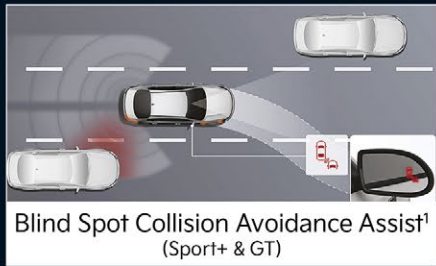

Features

AEB Safety¹

Smartphone Connectivity²

Lane Keeping Assist¹ with Lane Following Assist¹

Reverse Camera & Front and Rear Parking Sensors

Smart Cruise Control¹ (Sport+ & GT)³

Rear Cross Traffic Alert (Sport+ & GT)³

Blind Spot Collision Avoidance Assist¹ (Sport+ & GT)

Heated and Ventilated Seats (GT)

Tilt & Sliding Sunroof (GT)

Exterior Colours

Black Cloth seats (S)

Black Cloth seats (Sport)

Black Leather Appointed⁵ seats (Sport+)