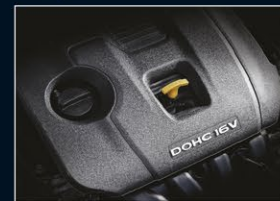

Engines

112KW 2.0L MPI Petrol (S, Sport, Sport+)