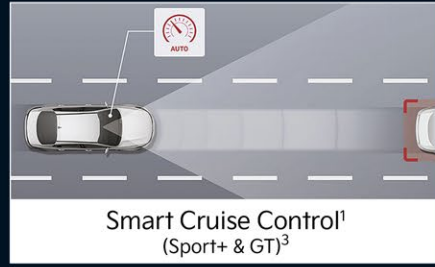

Features

AEB Safety¹

Smartphone Connectivity²

Lane Keeping Assist¹ with Lane Following Assist¹

Reverse Camera & Front and Rear Parking Sensors

Smart Cruise Control¹ (Sport+ & GT)³

Rear Cross Traffic Alert (Sport+ & GT)³

Blind Spot Collision Avoidance Assist¹ (Sport+ & GT)

Heated and Ventilated Seats (GT)

Tilt & Sliding Sunroof (GT)

Exterior Colours

Interior Colours

Black Cloth seats (S) Black Cloth seats (Sport) Black Leather Appointed⁵ seats (Sport+) Sports Leather Appointed⁵ seats (GT)