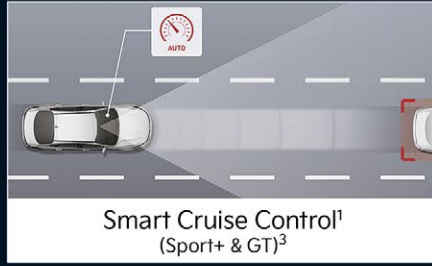

Features

AEB Safety¹

Smartphone Connectivity²

Lane Keeping Assist¹ with Lane Following Assist¹

Reverse Camera & Front and Rear Parking Sensors

Smart Cruise Control¹ (Sport+ & GT)³

Rear Cross Traffic Alert (Sport+ & GT)³

Blind Spot Collision Avoidance Assist¹ (Sport+ & GT)

Heated and Ventilated Seats (GT)

Tilt & Sliding Sunroof (GT)

Exterior Colours

Black Cloth seats (S)

Black Cloth seats (Sport)

Black Leather Appointed⁵ seats (Sport+)