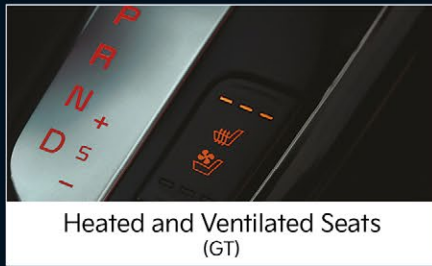

Features

AEB Safety¹

Smartphone Connectivity²

Lane Keeping Assist¹ with Lane Following Assist¹

Reverse Camera & Front and Rear Parking Sensors

Smart Cruise Control¹ (Sport+ & GT)³

Rear Cross Traffic Alert (Sport+ & GT)³

Blind Spot Collision Avoidance Assist¹ (Sport+ & GT)

Heated and Ventilated Seats (GT)

Tilt & Sliding Sunroof (GT)

Exterior Colours

Black Cloth seats (S)

Black Cloth seats (Sport)

Black Leather Appointed⁵ seats (Sport+)