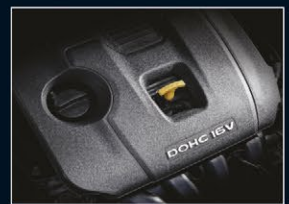

Engines

112KW 2.0L MPI Petrol (S, Sport, Sport+)