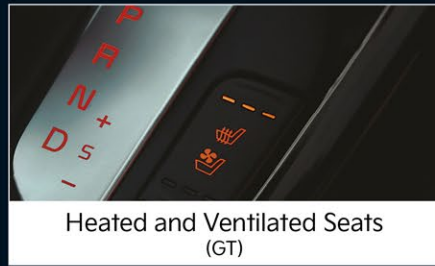

Features

AEB Safety¹

Smartphone Connectivity²

Lane Keeping Assist¹ with Lane Following Assist¹

Reverse Camera & Front and Rear Parking Sensors

Smart Cruise Control¹ (Sport+ & GT)³

Rear Cross Traffic Alert (Sport+ & GT)³

Blind Spot Collision Avoidance Assist¹ (Sport+ & GT)

Heated and Ventilated Seats (GT)

Tilt & Sliding Sunroof (GT)

Exterior Colours

Interior Colours

Black Cloth seats (S) Black Cloth seats (Sport) Black Leather Appointed⁵ seats (Sport+) Sports Leather Appointed⁵ seats (GT)