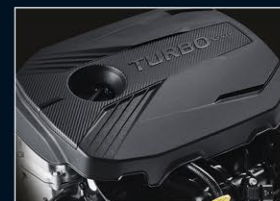

150KW 1.6L T-GDI Petrol (GT)

¹Safety technologies are supplemental systems and do not replace the need for the driver to exercise care and attention. ²With compatible smartphone. ³Optional with S & Sport Safety Pack. ⁴Premium paint at additional cost. ⁵Leather appointed seats may comprise of genuine leather, polyurethane and other man-made materials or a combination thereof. For full terms and conditions on Kia's 7 Year warranty, visit kia.com/au.

7 YEAR WARRANTY
AUSTRALIA'S BEST

Kia Australia Pty Ltd ABN 97 110 483 353
Locked Bag 2207, North Ryde BC NSW 1670
Phone 131 KIA (131 542)
kia.com/au

AO MAJOR PARTNER   PROTON   SANFL   WAFL   AUSTRALIAN TURF CLUB

Kia. Driving Australian Sport.