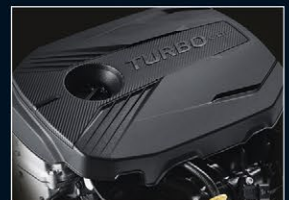

Sports Leather Appointed⁵ seats (GT)

Engines

112KW 2.0L MPI Petrol (S, Sport, Sport+)

Wheels

16" Steel (S)

17" Alloy (Sport & Sport+)

18" Alloy (GT)

150KW 1.6L T-GDI Petrol (GT)