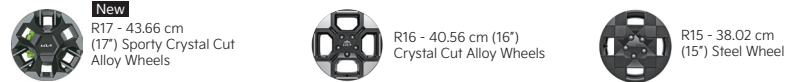

Wheels

Kia Service

Connected • Adaptive • Responsive • Engage

- Nationwide Kia Care network with easy availability of Genuine Spare Parts
- 3 Years Warranty for Unlimited km & up to 7th Year optional Extended Warranty[*]
- IoT based workshops with Live Vehicle Tracking for digital experience^{**}
- Interactive Owner's e-manual for easy understanding of Kia features - My Convenience Plus, the most unique comprehensive peace of mind program[*]
- 3 Years 24/7 Roadside Assistance[*]

Kia India Private Limited
(Formerly known as Kia Motors India Private Limited) NH-44, SY. No. 151-2, Erramanchi, Penukonda Mandal, Anantapur, Andhra Pradesh - 515 164 (India)

For more information contact: 1800 108 5000 | www.kia.com | ☎ 093195 91407 | kiacare@kiaindia.net

📍 Kia Syros | 🔍 Look for "Kia India" @ f b g v x

*Terms & Conditions Apply. Segment is defined as vehicle with length between 3 990 mm – 3 999 mm and height - 1 680 mm. **VDA Method. When 2nd Row seat slide to foremost position. *With R17/ R16 alloy wheel and roof rails. **Kia Connect 2.0 comes with 3 years free subscription. Kia Connect 2.0 features may vary depending on the variant, device compatibility, software and network availability in the vehicle. Kia Connect skill is only available in India and can be interacted with in English and Hindi. The driver shall remain responsible for safe, vigilant, and attentive driving. Without Smart Dashcam with Dual Camera, not available in HTX (O). **IoT based workshops for live vehicle tracking for digital experience. *RSA coverage across India except Andaman & Nicobar Islands and Lakshadweep. The product & feature images shown in this brochure is for representation purpose only. Features and specifications as shown may not be part of standard fitment and may vary. The colors shown are subject to availability and may not be available across all variants and may differ slightly from those shown in this brochure. The specifications and features may vary depending on models/ variants. Kia India Pvt. Ltd. (Formerly known as Kia Motors India Private Limited) reserves the right to make any changes with respect to the trims, colors, specifications, Kia Connect 2.0 features and other details of any model as mentioned in this brochure or to discontinue any model without prior notice. For more details visit your local Kia dealership. Kia India Pvt. Ltd. urges you to follow traffic rules, these are meant to keep you safe on roads. We do not endorse vandalism or illegal activities related to road safety. Safety is a top priority, and we urge responsible behavior regarding traffic regulations and road safety.