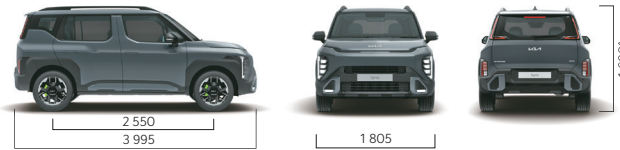

Robust 20 Standard Safety Pack

- Front Dual Airbags
- Front Seat Side Airbags
- Side Curtain Airbags
- ABS (Anti-lock Brake System) with EBD
- BAS (Brakeforce Assist System)
- ESC (Electronic Stability Control)
- VSM (Vehicle Stability Management)
- HAC (Hill-start Assist Control)
- ESS (Emergency Stop Signal)
- Child Lock
- Rear Parking Sensors x4
- Speed Sensing Auto Door Lock
- Impact Sensing Auto Door Unlock
- Front & Rear All Seat 3-Point Seat Belts with Reminder
- ISOFIX (Rear Anchors)
- Front Passenger Airbag On/ Off Switch
- Front Passenger Airbag On/ Off Indicator
- Rear Occupant Alert
- Rollover Sensors
- LED Front Fog Lamps

Dimensions

Unit: mm

Body Colors

9 Monotone Colors