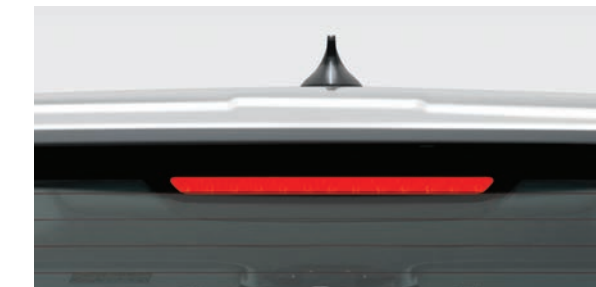

LED High Mounted Stop Light