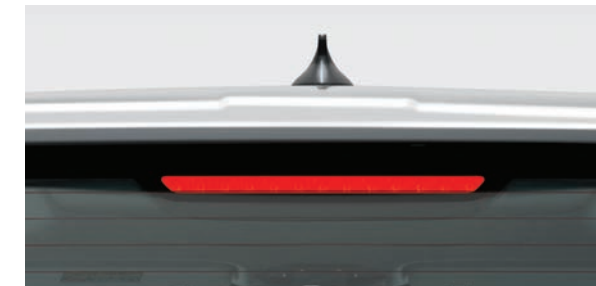

LED High Mounted Stop Light