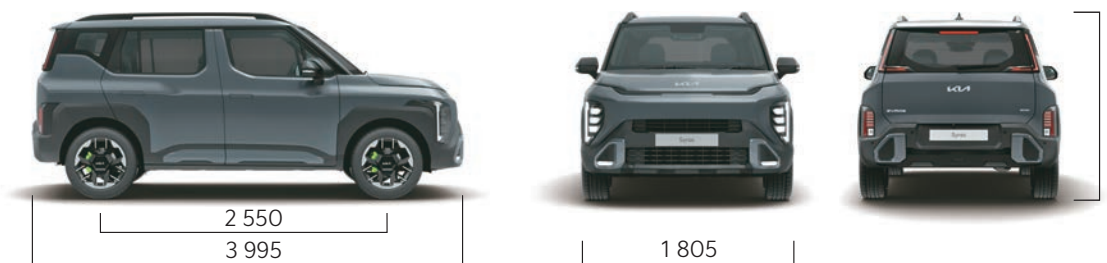

Technical Specifications

Engine	Smartstream G1.0T-GDi	D1.5 CRDi VGT					
Fuel Type	Petrol	Diesel					
Fuel System	GDi	CRDi					
Displacement (cc)	998	1 493					
Max. Power (kW/rpm)	88.3/ 6 000	85/ 4 000					
Max. Torque (Nm/rpm)	172/ 1 500 ~ 4 000	250/ 1 500 ~ 2 750					
Drive/ Transmission							
Transmission	6MT/ 7DCT	6MT/ 6AT					
Drive System	2WD						
Suspension/ Brakes							
Suspension – Front	McPherson Strut with Coil Spring						
Suspension – Rear	Coupled Torsion Beam Axle (CTBA) with Coil Spring						
Brakes	Disc – All Wheels (Automatic only) Front - Disc & Rear - Drum (MT only)						
Tyres							
Tyre Size – Vehicle	215/55 R17 - 43.66 cm (17") Crystal Cut Alloy Wheels						
	215/ 60 R16 - 40.56 cm (16") Crystal Cut Alloy Wheels						
	195/ 65 R15 - 38.02 cm (15") Steel Wheel with Cover						
Tyre Size - Spare	195/ 65 R15 - 38.02 cm (15") Steel Wheel without Cover						
Others							
Gear Shift Indicator	MT						
Fuel Tank Capacity (l)	45						
Seating Capacity	5						
Boot Space (l)	465**						
Powertrain Options							
Trims →	HTE	HTE (O)	HTK EX	HTK+	HTK+ (O)	HTX	HTX (O)
Smartstream G1.0 T - GDi 6MT	•	•	•	•	•	–	–
Smartstream G1.0 T - GDi 7DCT	–	–	–	•	•	•	•
1.5 l CRDi VGT 6MT	–	•	•	•	•	–	–
1.5 l CRDi VGT 6AT	–	–	–	•	•	•	•

Dimensions

Unit: mm