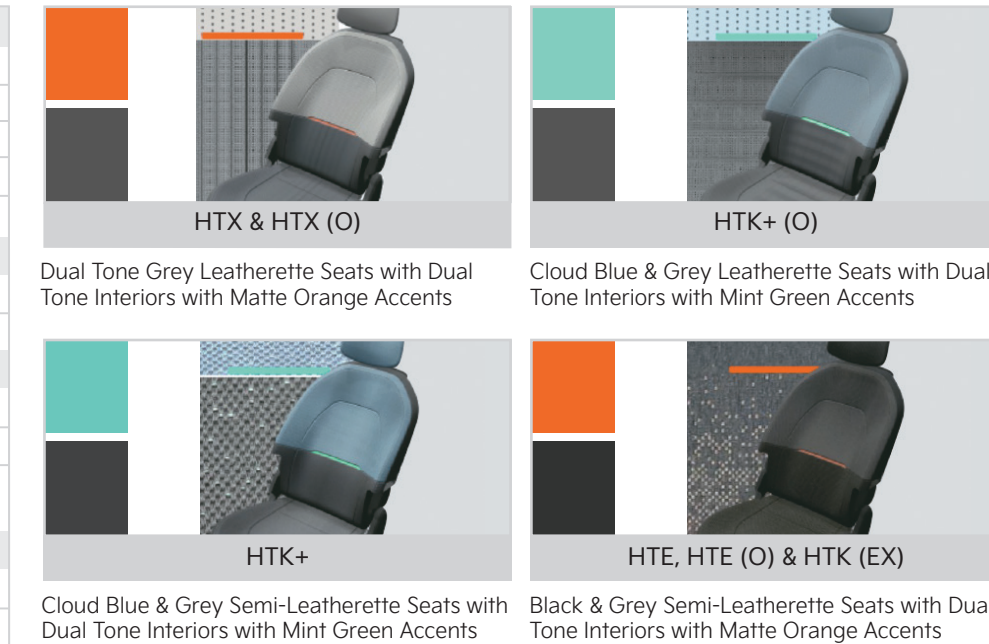

Dimensions

Unit: mm

Interior Colors & Seat Patterns

Wheels

Body Colors

9 Monotone Colors

Kia Service

Connected • Adaptive • Responsive • Engage