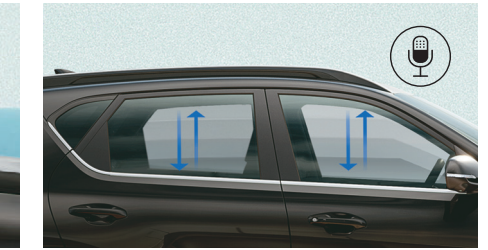

Voice Controlled Window Function

lets you pull up or open your windows without taking your hands off the wheel