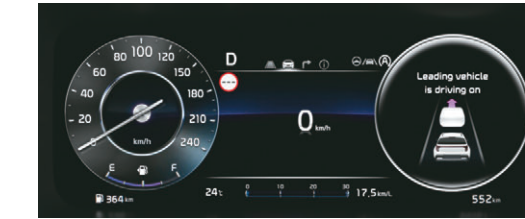

Leading Vehicle Departure Alert (LVDA)

informs the driver if the vehicle in front starts moving and driver does not react