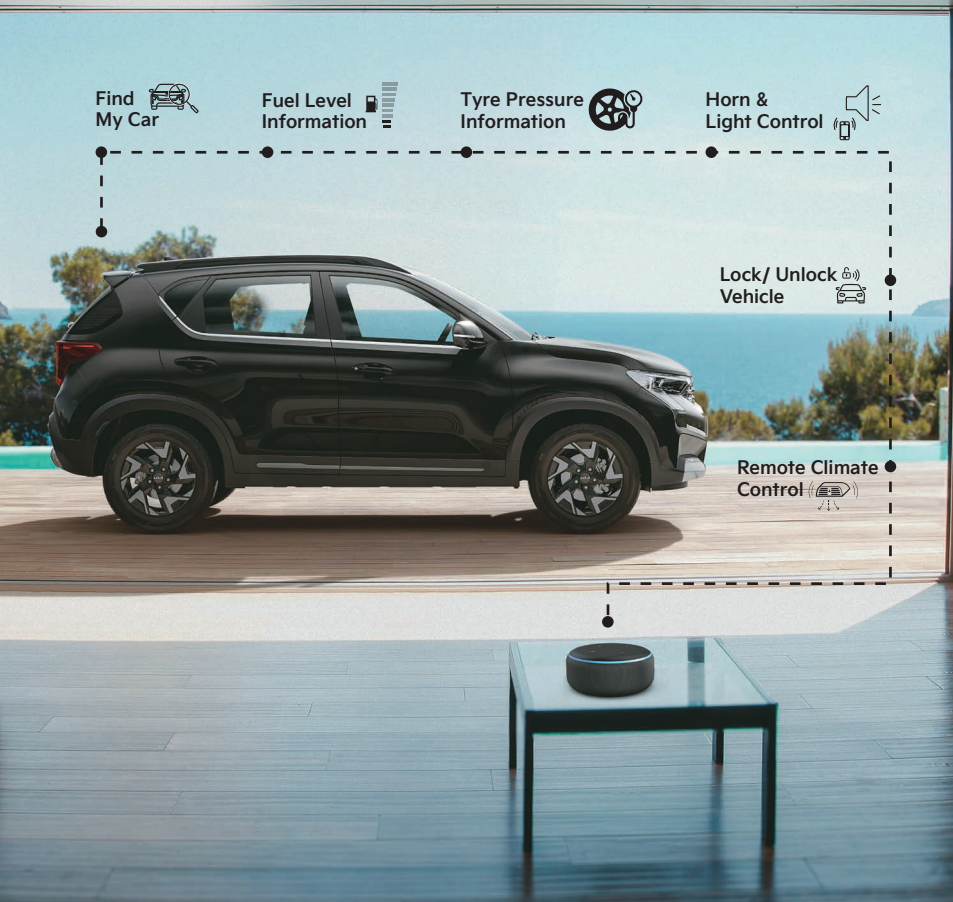

Trained to your command.

Untamed as it may be, the new Sonet is yours to command. Next-gen Kia Connect integrates with Amazon Alexa for home-to-car connectivity, and 70+ features that let you control your vehicle through a smartphone or smartwatch.

Mobile App available on:

Smartwatch connectivity on: