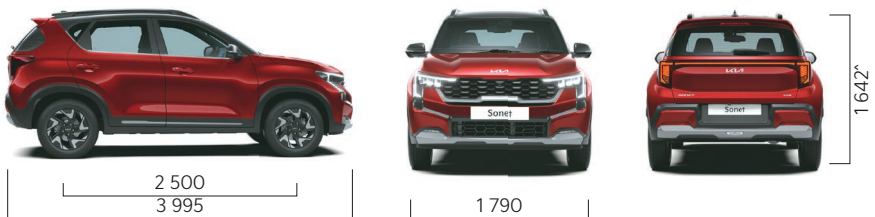

Technical Specifications

Engine	Smartstream G1.2	Smartstream G1.0T-GDi	D1.5 CRDi VGT						
Fuel Type	Petrol	Petrol	Diesel						
Fuel System	MPI	GDi	CRDi						
Displacement (cc)	1 197	998	1 493						
Max. Power (ps/rpm)	83/6 000	120/6 000	116/4 000						
Max. Torque (Nm/rpm)	115/ 4 200	172/ 15 00~4 000	250/ 1 500~2 750						
Drive/ Transmission									
Transmission	5MT	6iMT/ 7DCT	6MT/ 6iMT/ 6AT						
Drive System	2WD								
Suspension/ Brakes									
Suspension – Front	McPherson Strut with Coil Spring								
Suspension – Rear	Coupled Torsion Beam Axle (CTBA) with Coil Spring								
Brakes	Disc – All Wheels (HTX, HTX+, GTX+, X-Line), Front – Disc, Rear – Drum (HTE, HTE(O), HTK, HTK(O), HTK+)								
Tyres									
Tyre Size – Vehicle	195/ 65 R15 - 38.02 cm (15") (HTE, HTE(O)) 215/ 60 R16 - 40.56 cm (16") (HTK, HTK(O), HTK+, HTX, HTX+, GTX+, X-Line)								
Tyre Size - Spare	195/ 65 R15 - 38.02 cm (15") (Steel)								
Others									
Gear Shift Indicator	MT/ iMT								
Fuel Tank Capacity (l)	45								
Seating Capacity	5								
Boot Space (l)	385**								
ISG (Idle Stop & Go)	Standard								
Powertrain Options									
Trims →	HTE	HTE(O)	HTK	HTK(O)	HTK+	HTX	HTX+	GTX+	X-Line
Smartstream G1.2 5MT	•	•	•	•	•	-	-	-	-
Smartstream G1.0T- GDi 6iMT	-	-	-	-	•	•	•	-	-
Smartstream G1.0T- GDi 7DCT	-	-	-	-	-	•	-	•	•
1.5l CRDi VGT 6MT	•	•	•	•	•	•	•	-	-
1.5l CRDi VGT 6iMT	-	-	-	-	-	•	•	-	-
1.5l CRDi VGT 6AT	-	-	-	-	-	•	-	•	•

Dimensions Unit: mm

Robust 15 Standard Safety Pack

Front Dual Airbags, Front Seat Side Airbags, Side Curtain Airbags, ABS (Anti-lock Brake System) with EBD, BAS (Brake Force Assist System), ESC (Electronic Stability Control), VSM (Vehicle Stability Management), HAC (Hill-start Assist Control), Rear Parking Sensor, ESS (Emergency Stop Signal), Highline Tyre Pressure Monitor, Speed Sensing Auto Door Locks, Impact Sensing Auto Door Unlock, Seatbelt Reminder - Front & Rear All Seat, Seat 3-Point Seat Belts