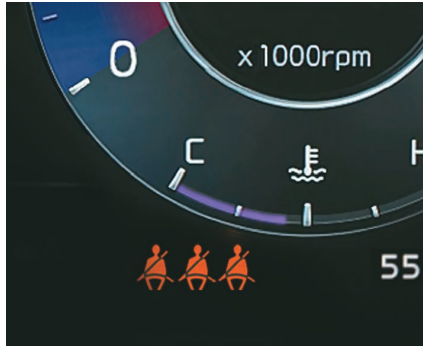

6 Airbags as Standard

allow the car to become your shield and protect you from every side

Electronic Stability Control (ESC), Hill Assist Control (HAC) & Vehicle Stability Management (VSM)

come as a part of standard safety package, making your journey safe and reliable

Blind View Monitor (BVM)

eliminates any blind spots and surprises, giving you a holistic driving view

Front and Rear Parking Sensors

make parking and manoeuvring at tricky spots safe and simple

Emergency Stop Signal (ESS)

alerts the driver behind by blinking the brake lights whilst braking sharply and severely

All Seat 3-point Seatbelt with Reminder

reminds you to strap in whether you're in the front or back

All Wheel Disc Brakes

enhance braking performance, so you are always in control

360 Degree Camera

keeps you aware of your surroundings at all times

Always protected.

Manoeuvre the roads with confidence. The new Sonet is equipped with an intuitive Advanced Driver Assistance System (ADAS) Level 1 featuring 10 autonomous safety features that help make your drive more responsive with multiple safeguards.