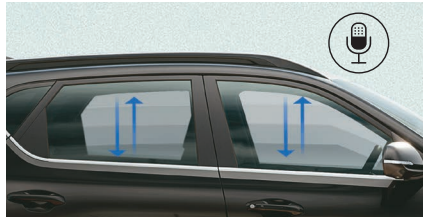

Mobile App available on:

Smartwatch connectivity on:

Connected Features

OTA Map & System Update

offers latest map and system updates conveniently via over-the-air technology

Voice Controlled Window Function

lets you pull up or open your windows without taking your hands off the wheel

Remote AC Control

gives you the power to set your car to the perfect temperature from anywhere

Find My Car with Surround View Monitoring

gives you the images of your car according to the camera angles and monitor your surroundings

The magic of 5

5 functionalities that let you experience convenience at its best.

Navigation

Enjoy comfortable commuting with LIVE traffic updates, LIVE vehicle tracking and other features.