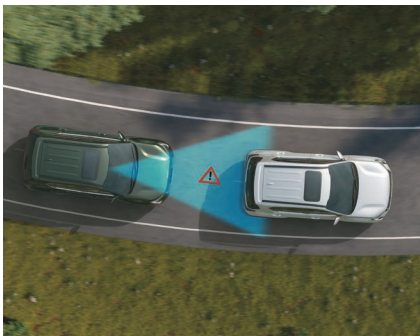

alerts the driver behind by blinking the brake lights whilst braking sharply and severely

All Seat 3-point Seatbelt with Reminder

reminds you to strap in whether you're in the front or back

All Wheel Disc Brakes

enhance braking performance, so you are always in control

360 Degree Camera

keeps you aware of your surroundings at all times

Always protected.

Manoeuvre the roads with confidence. The new Sonet is equipped with an intuitive Advanced Driver Assistance System (ADAS) Level 1 featuring 10 autonomous safety features that help make your drive more responsive with multiple safeguards.

Forward Collision Warning (FCW)

alerts the driver of imminent collision

Forward Collision-Avoidance Assist-Car (FCA-Car)

alerts the driver of imminent collision with the car ahead and applies brake

Forward Collision-Avoidance Assist-Pedestrian (FCA-Pedestrian)