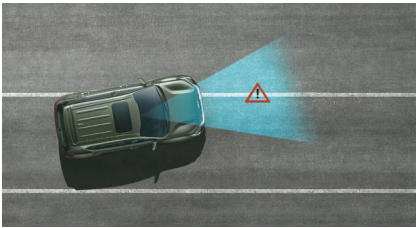

Lane Departure Warning (LDW)

alerts the driver whenever the car is going out of its lane on either side without turn indicator input