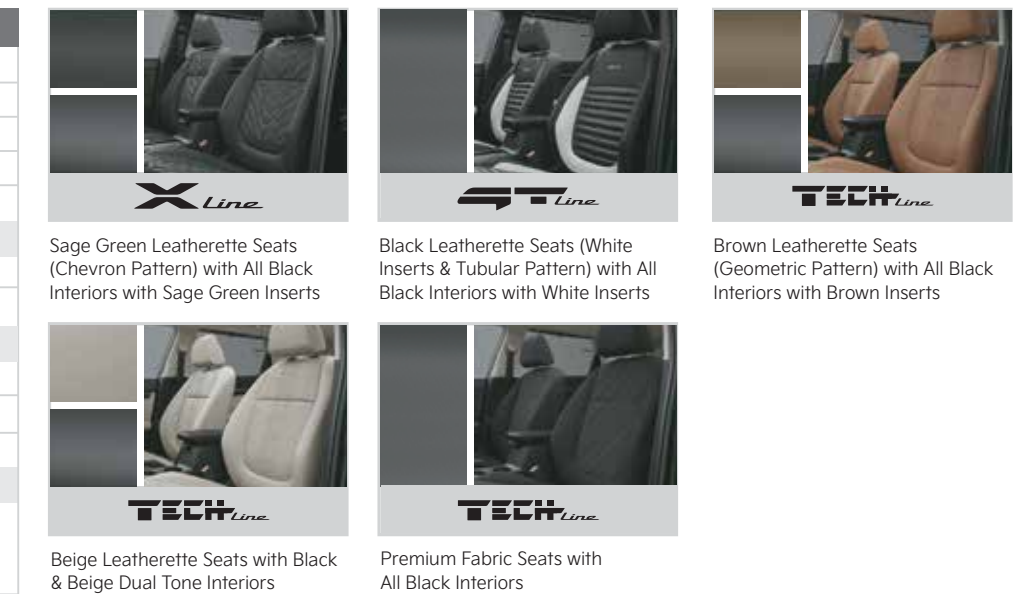

Dimensions

Unit: mm

Interior Colors & Seat Patterns

Wheels

Body Colors

Kia Service

Connected • Adaptive • Responsive • Engage

• Nationwide Kia Care network with easy availability of Genuine Spare Parts • 3 Years Warranty for Unlimited Kms & up to 5th Year optional Extended Warranty* • 24x7 | 3 Years Nationwide Roadside Assistance° • IoT based workshops with Live Vehicle Tracking for digital experience` • Interactive Owner's e-manual for easy understanding of Kia features • My Convenience Plus, the most unique comprehensive peace of mind program* • Scratch Care program for one time free repair`