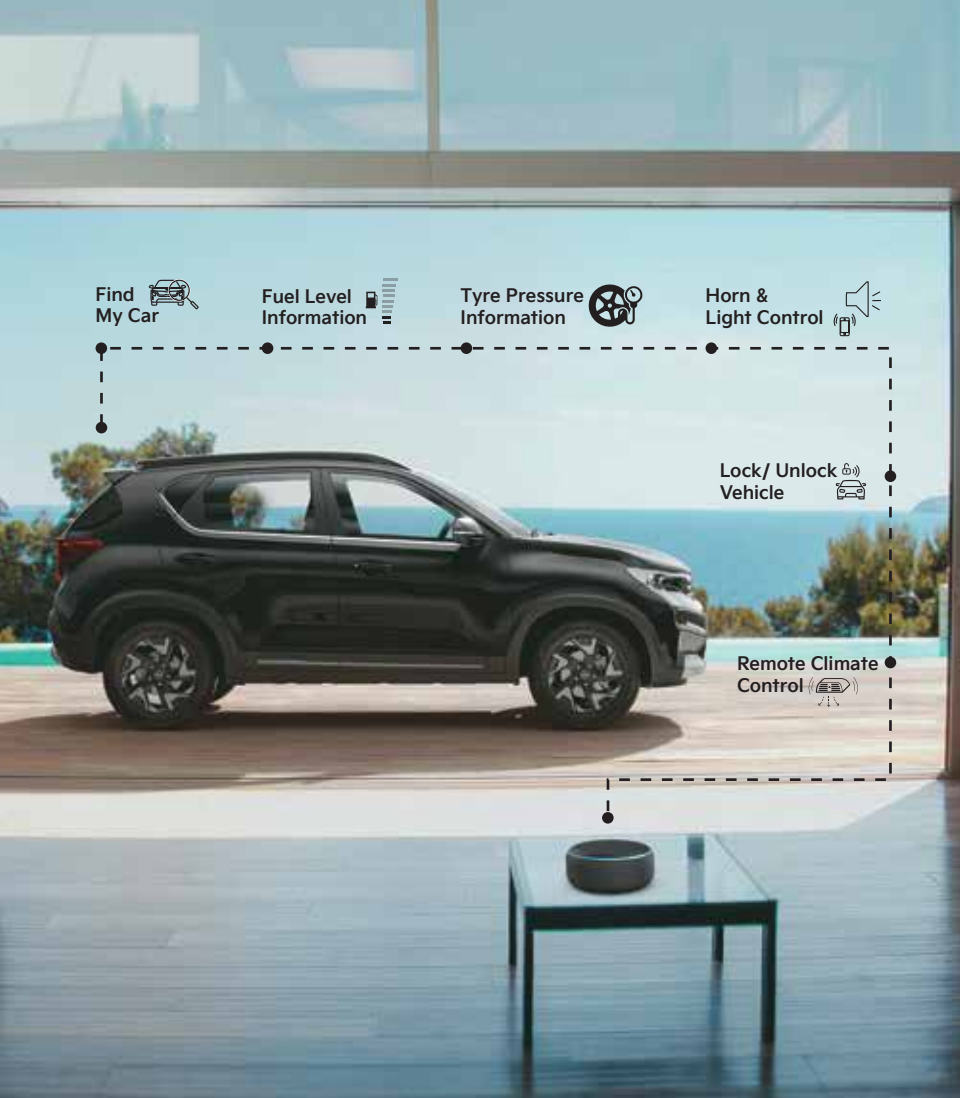

Trained to your command.

Untamed as it may be, the new Sonet is yours to command. Next-gen Kia Connect integrates with Amazon Alexa for home-to-car connectivity, and 70+ features that let you control your vehicle through a smartphone or smartwatch.

Mobile App available on:

Smartwatch connectivity on: