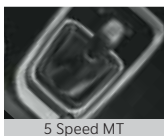

6 Speed iMT

6 Speed Advance AT

 Power
85 kW/ 4 000 rpm

 Torque
250 Nm/
1 500-2 750 rpm

Advanced Smartstream G1.2 Petrol Engine

5 Speed MT

 Power
61 kW/ 6 000 rpm

 Torque
115 Nm/ 4 200 rpm