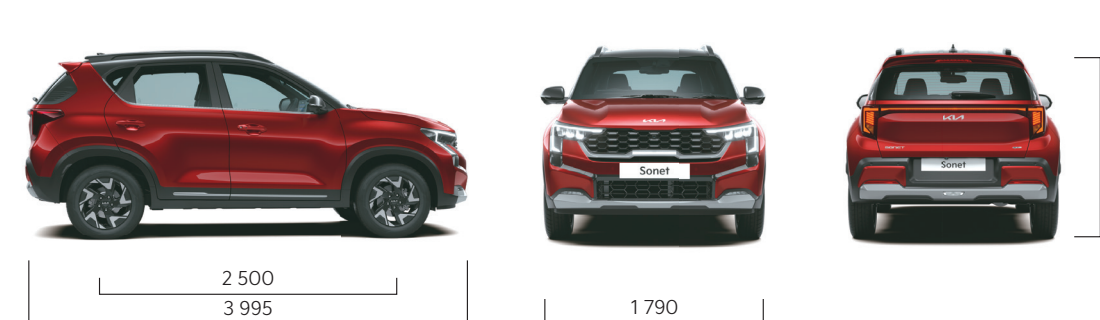

Technical Specifications

Engine	Smartstream G1.2	Smartstream G1.0T-GDi	D1.5 CRDi VGT					
Fuel Type	Petrol	Petrol	Diesel					
Fuel System	MPI	GDi	CRDi					
Displacement (cc)	1197	998	1493					
Max. Power (ps / rpm)	83 / 6 000	120 / 6 000	116 / 4 000					
Max. Torque (nm / rpm)	115 / 4 200	172 / 15 00~4 000	250 / 1 500~2 750					
Drive / Transmission								
Transmission	5MT	6iMT/ 7DCT	6MT/ 6AT					
Drive System	2WD							
Suspension/ Brakes								
Suspension - Front	McPherson Strut with Coil Spring							
Suspension - Rear	Coupled Torsion Beam Axle (CTBA) with Coil Spring							
Brakes	Disc - All Wheels (HTX, GTX+, X-Line), Front - Disc, Rear - Drum (HTE, HTE(O), HTK, HTK(O), HTK+(O))							
Tyres								
Tyre Size - Vehicle	195/ 65 R15 - 38.02 cm (15") (HTE, HTE(O)), 215/ 60 R16 - 40.56 cm (16") (HTK, HTK(O), HTK+(O), HTX, GTX+, X-Line)							
Tyre Size - Spare	195 / 65 R15 - 38.02 cm (15") (Steel)							
Others								
Gear Shift Indicator	MT / iMT							
Fuel Tank Capacity (l)	45							
Seating Capacity	5							
Boot Space (l)	385**							
ISG (Idle Stop & Go)	Standard							
Powertrain Options								
Trims →	HTE	HTE(O)	HTK	HTK(O)	HTK+(O)	HTX	GTX+	X-Line
Smartstream G1.2 5MT	•	•	•	•	•	-	-	-
Smartstream G1.0T- GDi 6iMT	-	-	•	•	•	•	-	-
Smartstream G1.0T- GDi 7DCT	-	-	-	-	-	•	•	•
1.5l CRDi VGT 6MT	-	•	-	•	•	•	-	-
1.5l CRDi VGT 6AT	-	-	-	-	-	•	•	-

Dimensions

Unit: mm