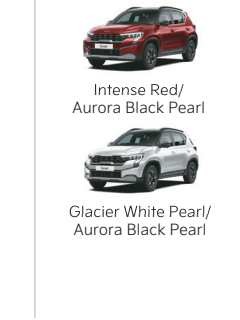

Black and Brown Leatherette Seats with All Black Interiors with Premium Brown Inserts

Indigo Pera Leatherette Seats with All Black Interiors with Navy Stitching

Black and Beige Semi Leatherette Seats with All Black and Beige Dual Tone Interiors

Semi Leatherette Seats with All Black Interiors

Wheels

R16* - 40.56 cm (16") Sporty Crystal Cut Alloy Wheels

R16 - 40.56 cm (16") Crystal Cut Alloy Wheels

R16 - 40.56 cm (16") Dual Tone Styled Wheels

R15 - 38.02 cm (15") Steel Wheels with Full Cover

Body Colors

8 Monotone Colors

2 Dual Tone Colors

X-Line Colors

Kia Service

Connected · Adaptive · Responsive · Engage

· Nationwide Kia Care network with easy availability of Genuine Spare Parts · 3 Years Warranty for Unlimited km & up to 5th Year optional Extended Warranty* · IoT based workshops with Live Vehicle Tracking for digital experience · Interactive Owner's e-manual for easy understanding of Kia features · My Convenience Plus, the most unique comprehensive peace of mind program* · 3 Years 24/7 Roadside Assistance°