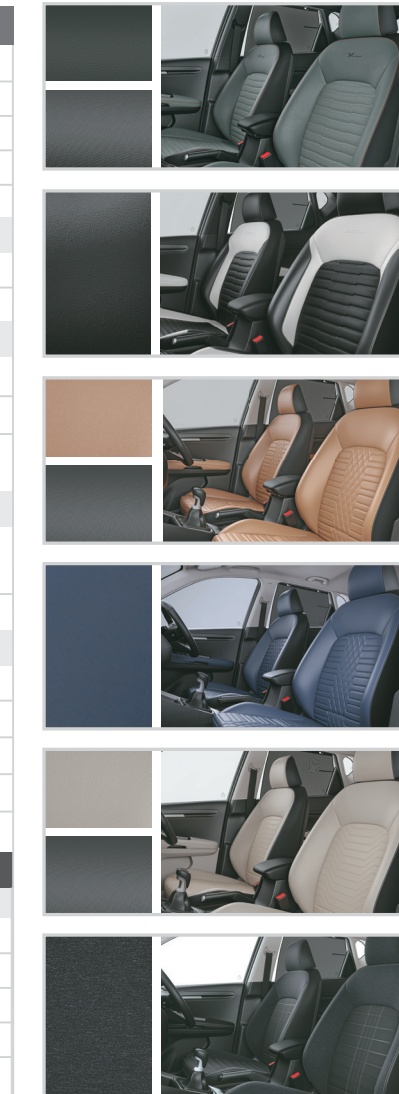

Dimensions

Unit: mm

Interior Colors & Seat Patterns

Sage Green Leatherette Seats with All Black Interiors and Xclusive Sage Green Inserts

Black Leatherette Seats with All Black Interiors and White Inserts

Black and Brown Leatherette Seats with All Black Interiors with Premium Brown Inserts

Indigo Pera Leatherette Seats with All Black Interiors with Navy Stitching

Black and Beige Semi Leatherette Seats with All Black and Beige Dual Tone Interiors