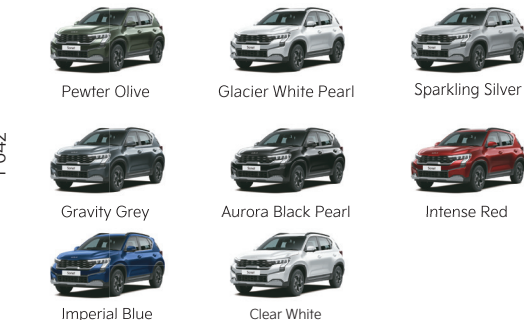

Black and Brown Leatherette Seats with All Black Interiors with Premium Brown Inserts

Indigo Pera Leatherette Seats with All Black Interiors with Navy Stitching

Black and Beige Semi Leatherette Seats with All Black and Beige Dual Tone Interiors

Semi Leatherette Seats with All Black Interiors

Wheels

R16* - 40.56 cm (16") Sporty Crystal Cut Alloy Wheels

R16 - 40.56 cm (16") Crystal Cut Alloy Wheels

R16 - 40.56 cm (16") Dual Tone Styled Wheels

R15 - 38.02 cm (15") Steel Wheels with Full Cover

Body Colors

8 Monotone Colors

2 Dual Tone Colors

X-Line Colors

Kia Service

Connected · Adaptive · Responsive · Engage

· Nationwide Kia Care network with easy availability of Genuine Spare Parts · 3 Years Warranty for Unlimited km & up to 5th Year optional Extended Warranty* · IoT based workshops with Live Vehicle Tracking for digital experience · Interactive Owner's e-manual for easy understanding of Kia features · My Convenience Plus, the most unique comprehensive peace of mind program* · 3 Years 24/7 Roadside Assistance°