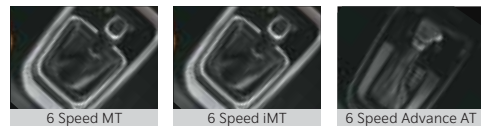

Refined 1.5l CRDi VGT Diesel Engine

Power 85 kW/ 4 000 rpm
Torque 250 Nm/ 1 500-2 750 rpm