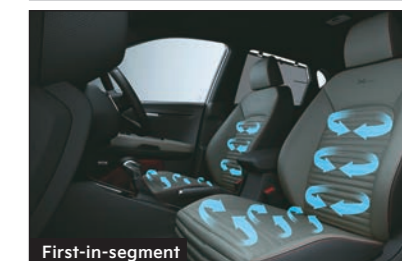

Ventilated Front Seats

First-in-segment

Make every drive a breeze in hot and humid conditions