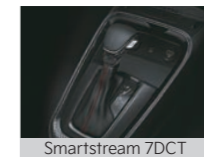

Smartstream 6iMT

First-in-segment

Smartstream 7DCT