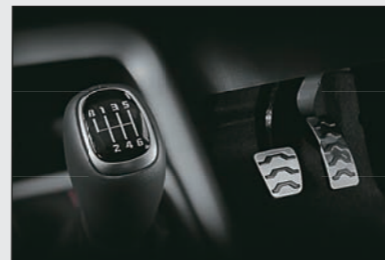

Paddle Shifters for an Engaging Drive

Adds sportiness and thrill to your drive and take your driving experience to new heights

Drive Modes & Traction Control

Enables you to conquer every terrain with effortless drivability

Intelligent Manual Transmission (iMT)

Allows you to enjoy a revolutionary clutch-less manual transmission which is effortless, yet fun to drive

Remote Engine Start

Comes with the convenience of remote start and sets new trends in innovation