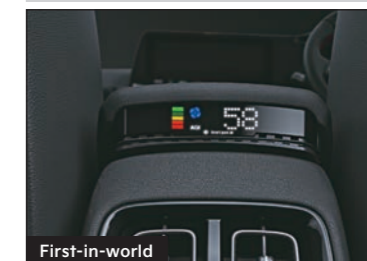

First-in-segment

Protects you from direct sunlight for a soothing journey

10.7 cm (4.2") Color Instrument Cluster

Offers detailed car information so that you are always in charge

Smart Pure Air Purifier with Virus & Bacteria Protection*