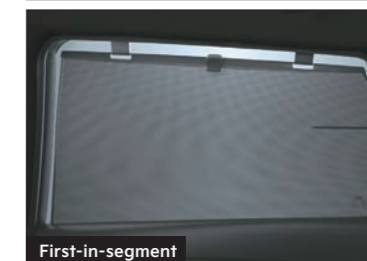

Rear Door Sunshade Curtain

First-in-segment

Protects you from direct sunlight for a soothing journey