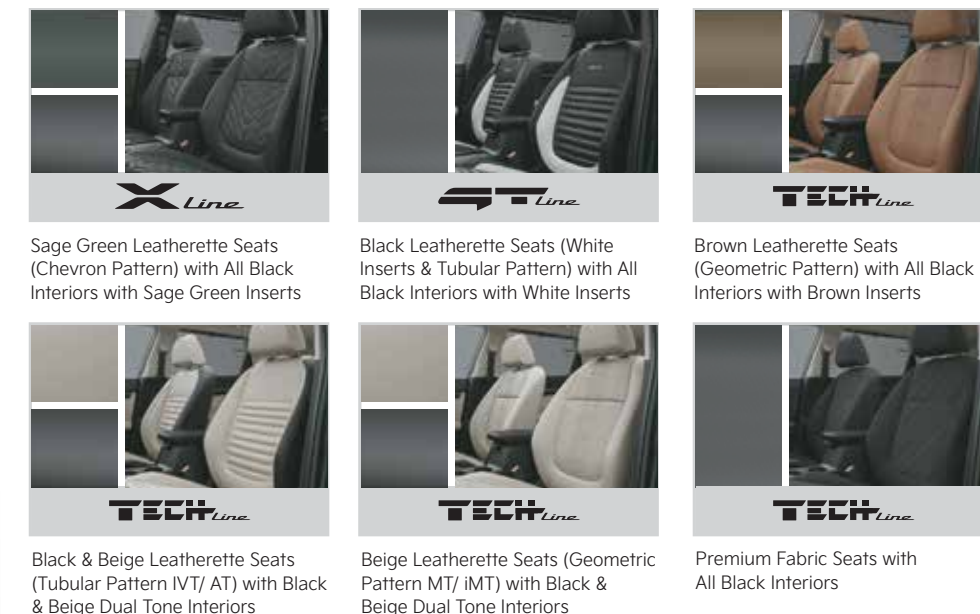

Dimensions

Unit: mm

Interior Colors & Seat Patterns

Wheels

Body Colors

Kia Service

Connected • Adaptive • Responsive • Engage

• Nationwide Kia Care network with easy availability of Genuine Spare Parts • 3 Years Warranty for Unlimited Kms & up to 5th Year optional Extended Warranty* • 24x7 | 3 Years Nationwide Roadside Assistance° • IoT based workshops with Live Vehicle Tracking for digital experience` • Interactive Owner's e-manual for easy understanding of Kia features • My Convenience Plus, the most unique comprehensive peace of mind program* • Scratch Care program for one time free repair`