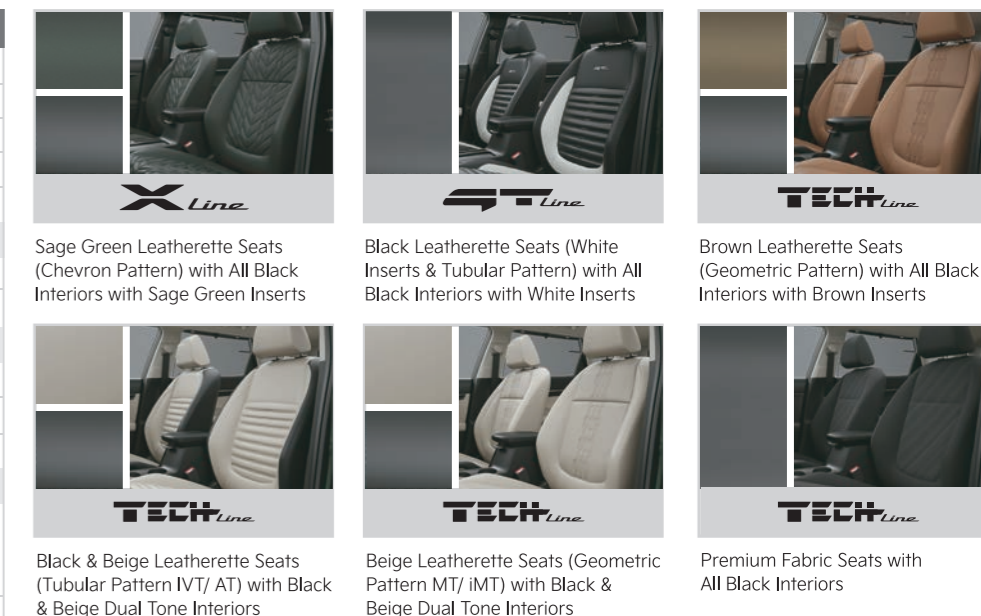

Dimensions

Unit: mm

Interior Colors & Seat Patterns

Wheels

Body Colors

Kia Service

Connected • Adaptive • Responsive • Engage

• Nationwide Kia Care network with easy availability of Genuine Spare Parts • 3 Years Warranty for Unlimited Kms & up to 5th Year optional Extended Warranty* • 24x7 | 3 Years Nationwide Roadside Assistance° • IoT based workshops with Live Vehicle Tracking for digital experience`` • Interactive Owner's e-manual for easy understanding of Kia features • My Convenience Plus, the most unique comprehensive peace of mind program* • Scratch Care program for one time free repair*