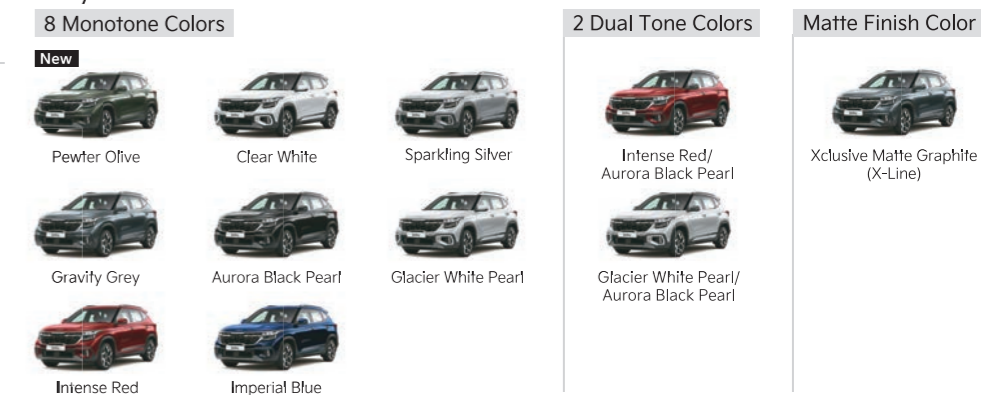

Dimensions

Unit: mm

Interior Colors & Seat Patterns

Wheels

Body Colors

Kia Service

Connected • Adaptive • Responsive • Engage

• Nationwide Kia Care network with easy availability of Genuine Spare Parts • 3 Years Warranty for Unlimited Kms & up to 5th Year optional Extended Warranty* • 24x7 | 3 Years Nationwide Roadside Assistance° • IoT based workshops with Live Vehicle Tracking for digital experience`` • Interactive Owner's e-manual for easy understanding of Kia features • My Convenience Plus, the most unique comprehensive peace of mind program* • Scratch Care program for one time free repair*