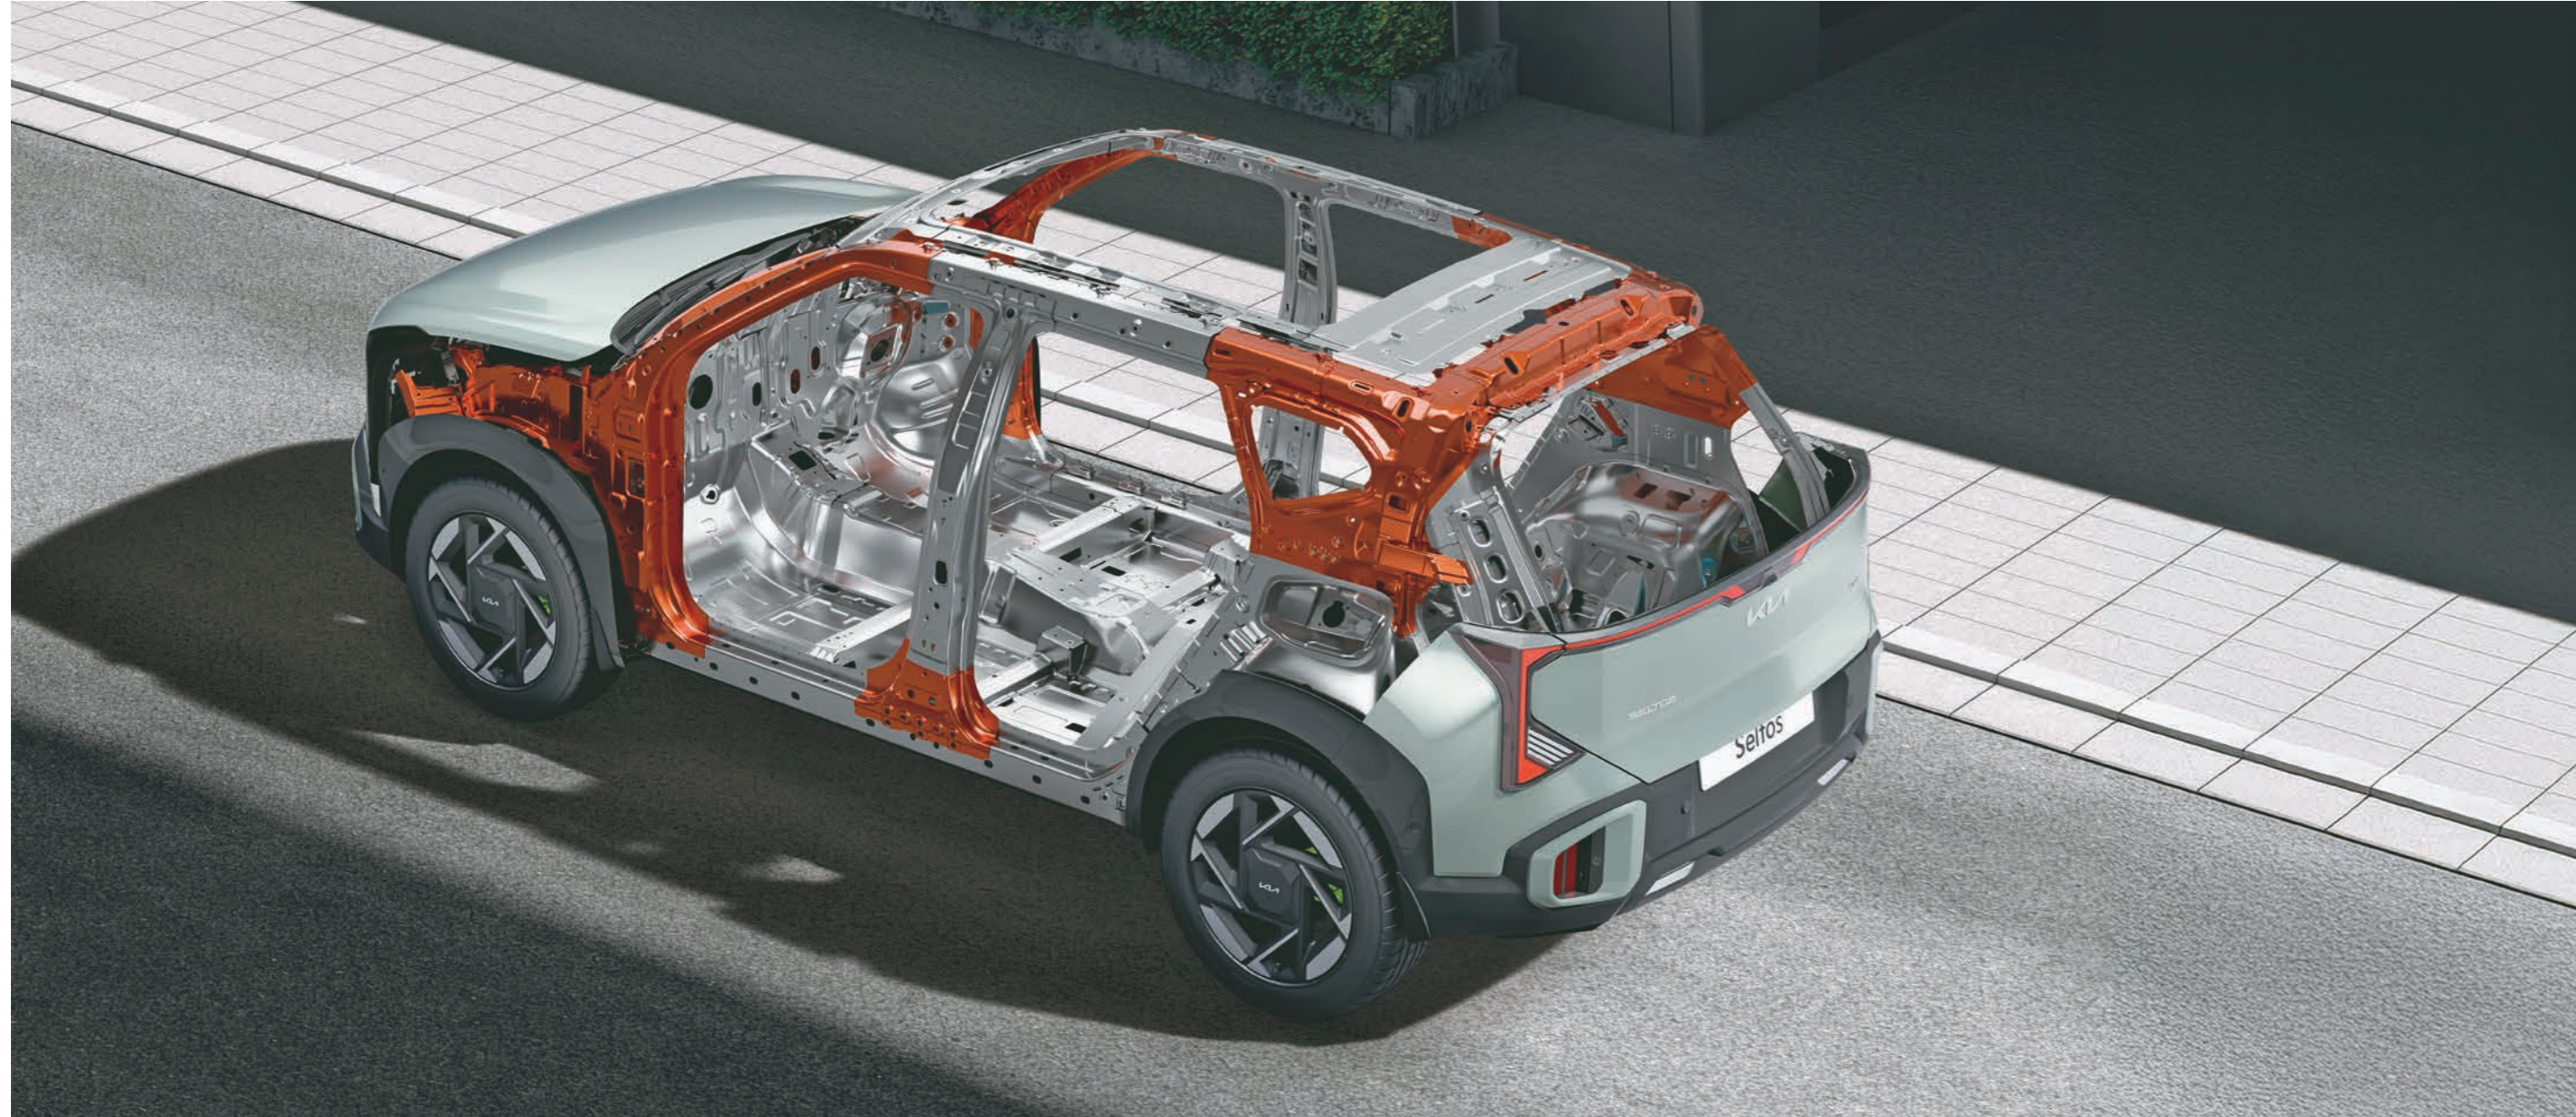

 Power
85 kW/ 4 000 rpm

 Torque
250 Nm/ 1 500 ~ 2 750 rpm

Engaging Paddle Shifters (Available in automatic only)

Quick gear shifts for immersive driving experience.

Enhanced in safety. And as confident as always.

With the updated and strengthened K3 Platform, 6 Airbags, Electronic Stability Control, a 360-degree Camera with Blind View Monitor, and more, the all-new Seltos offers protection that lets you take on every road with a quiet, unshaken confidence. It's the kind of safety that doesn't just watch over you but backs your every move.