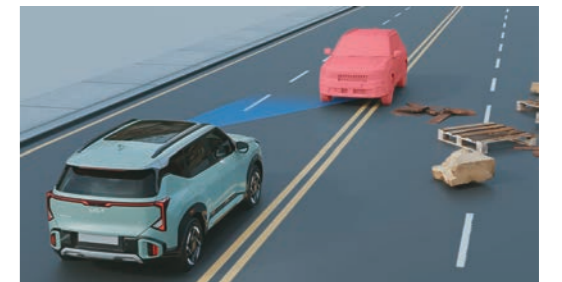

Front Collision-Avoidance Assist-Junction Turning (FCA-JT)

Lane Keeping Assist (LKA)

Smart Cruise Control (SCC) with Stop and Go

High Beam Assist (HBA)

Front Collision-Avoidance Assist-Junction Crossing (FCA-JC)

Front Collision-Avoidance Assist-Lane Change Oncoming (FCA-LO)

Control in your hands. And forever connected.

The all-new Seltos is seamlessly connected with Kia Connect 2.0, offering 85+ connected car features that keep you in control, whether you're on the move or off the grid. From real-time updates and remote access to essential vehicle information, every drive stays smarter. And with Over-the-Air Software Updates, the all-new Seltos continues to evolve, getting smarter, sharper, and more badass over time.