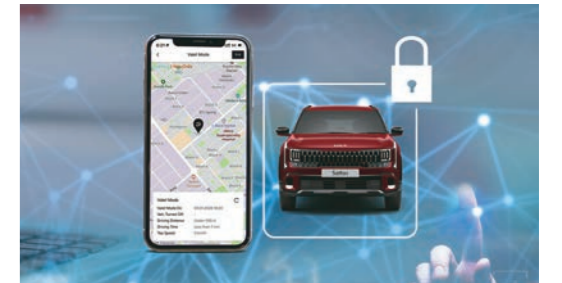

Control in your hands. And forever connected.

The all-new Seltos is seamlessly connected with Kia Connect 2.0, offering 85+ connected car features that keep you in control, whether you're on the move or off the grid. From real-time updates and remote access to essential vehicle information, every drive stays smarter. And with Over-the-Air Software Updates, the all-new Seltos continues to evolve, getting smarter, sharper, and more badass over time.

Mobile App available on:

Smartwatch connectivity on:

Intelligent Connectivity Features

Valet Mode