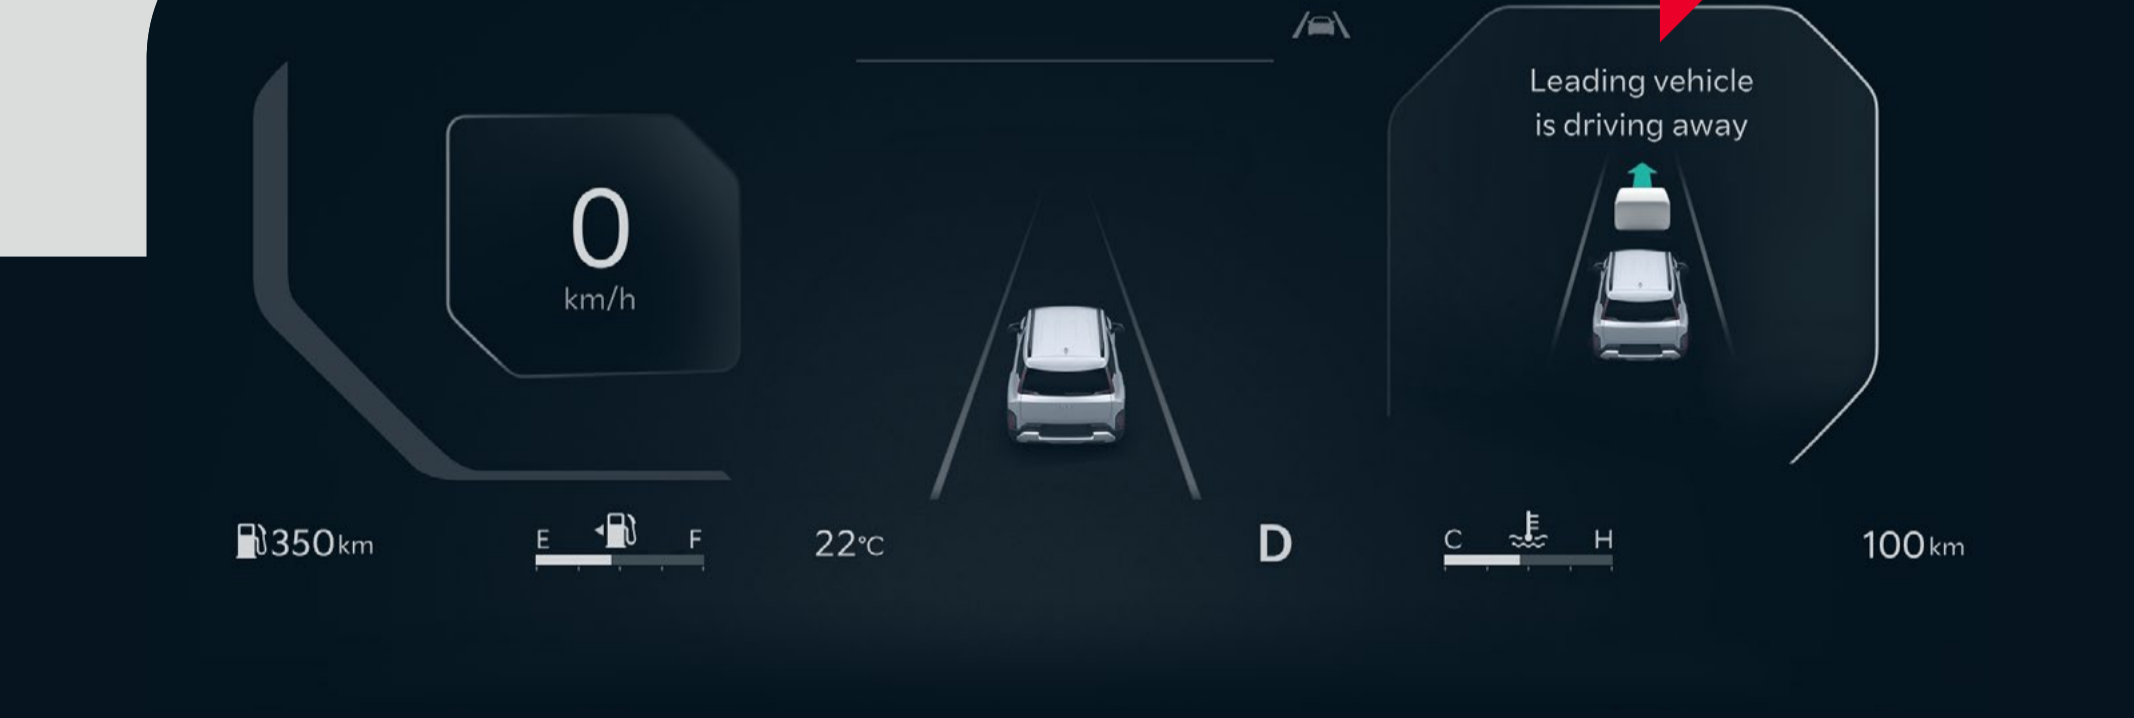

Please wait a moment.

DAW may not be effective in these cases.

If there is an issue with the front view camera

If a vehicle is merging into your lane

If DAW has difficulty identifying the vehicle in front