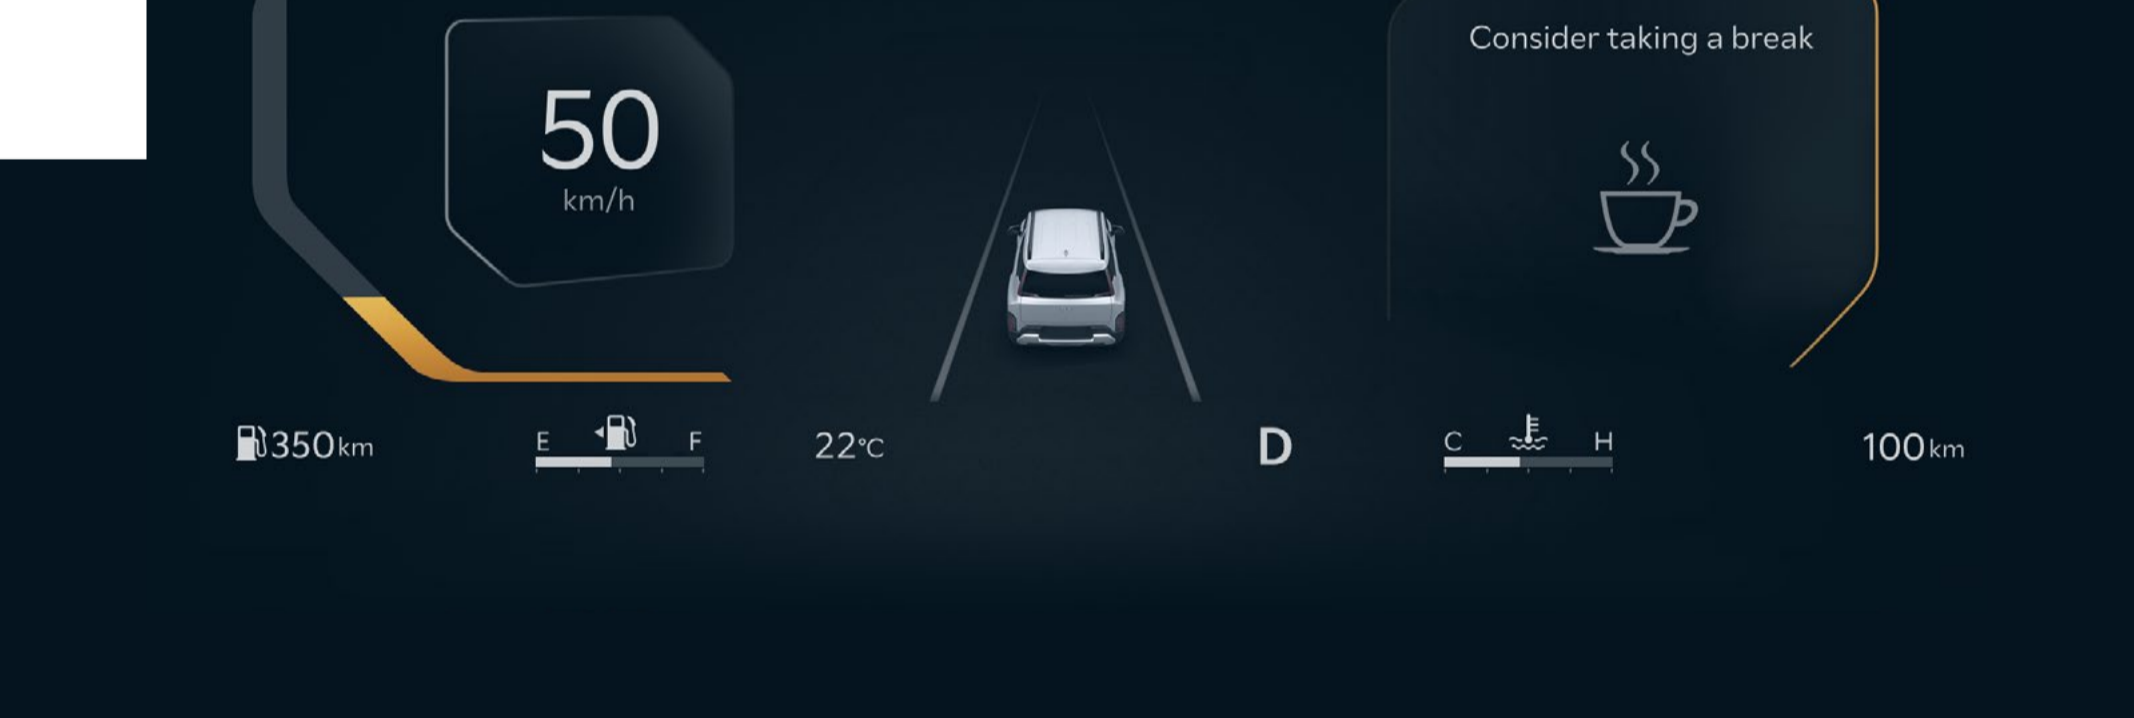

It's time to go!

Leading Vehicle Departure Alert function

When the vehicle in front starts moving whilst you are stopped, DAW alerts you with a warning sound.

Leading vehicle is driving away