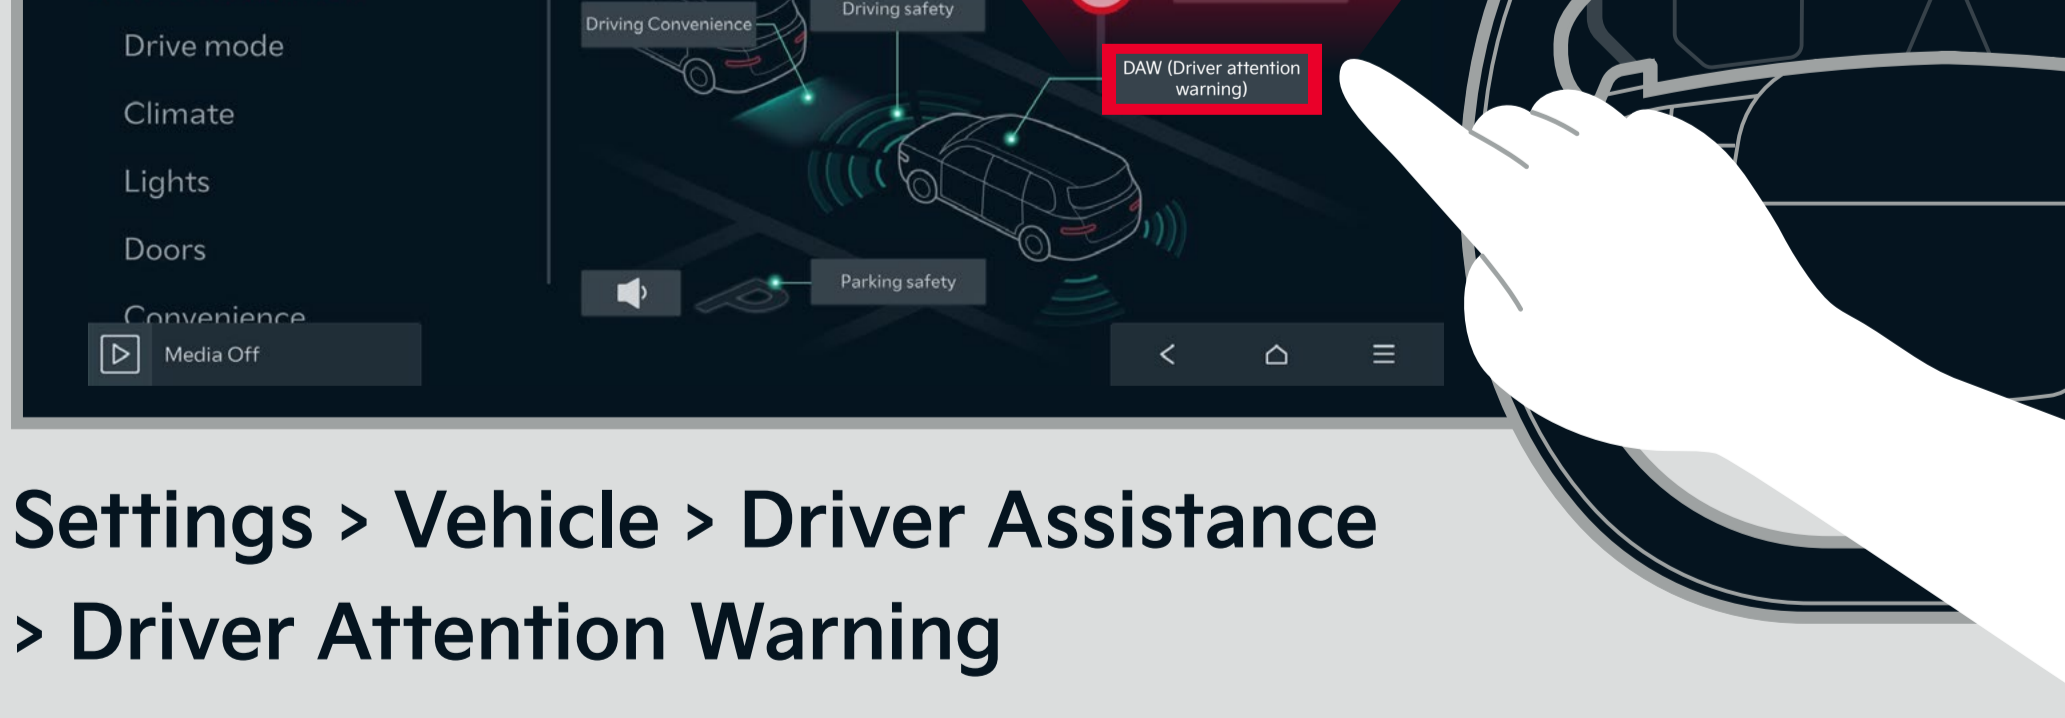

Drive safely with DAW!

How to activate DAW

Settings > Vehicle > Driver Assistance > Driver Attention Warning

How is your experience with DAW, which offers both safety and convenience?

Kia will continue to develop new technologies for safe driving.

For more information about Kia, visit **Kia How to**

YouTube @KiaHowTo