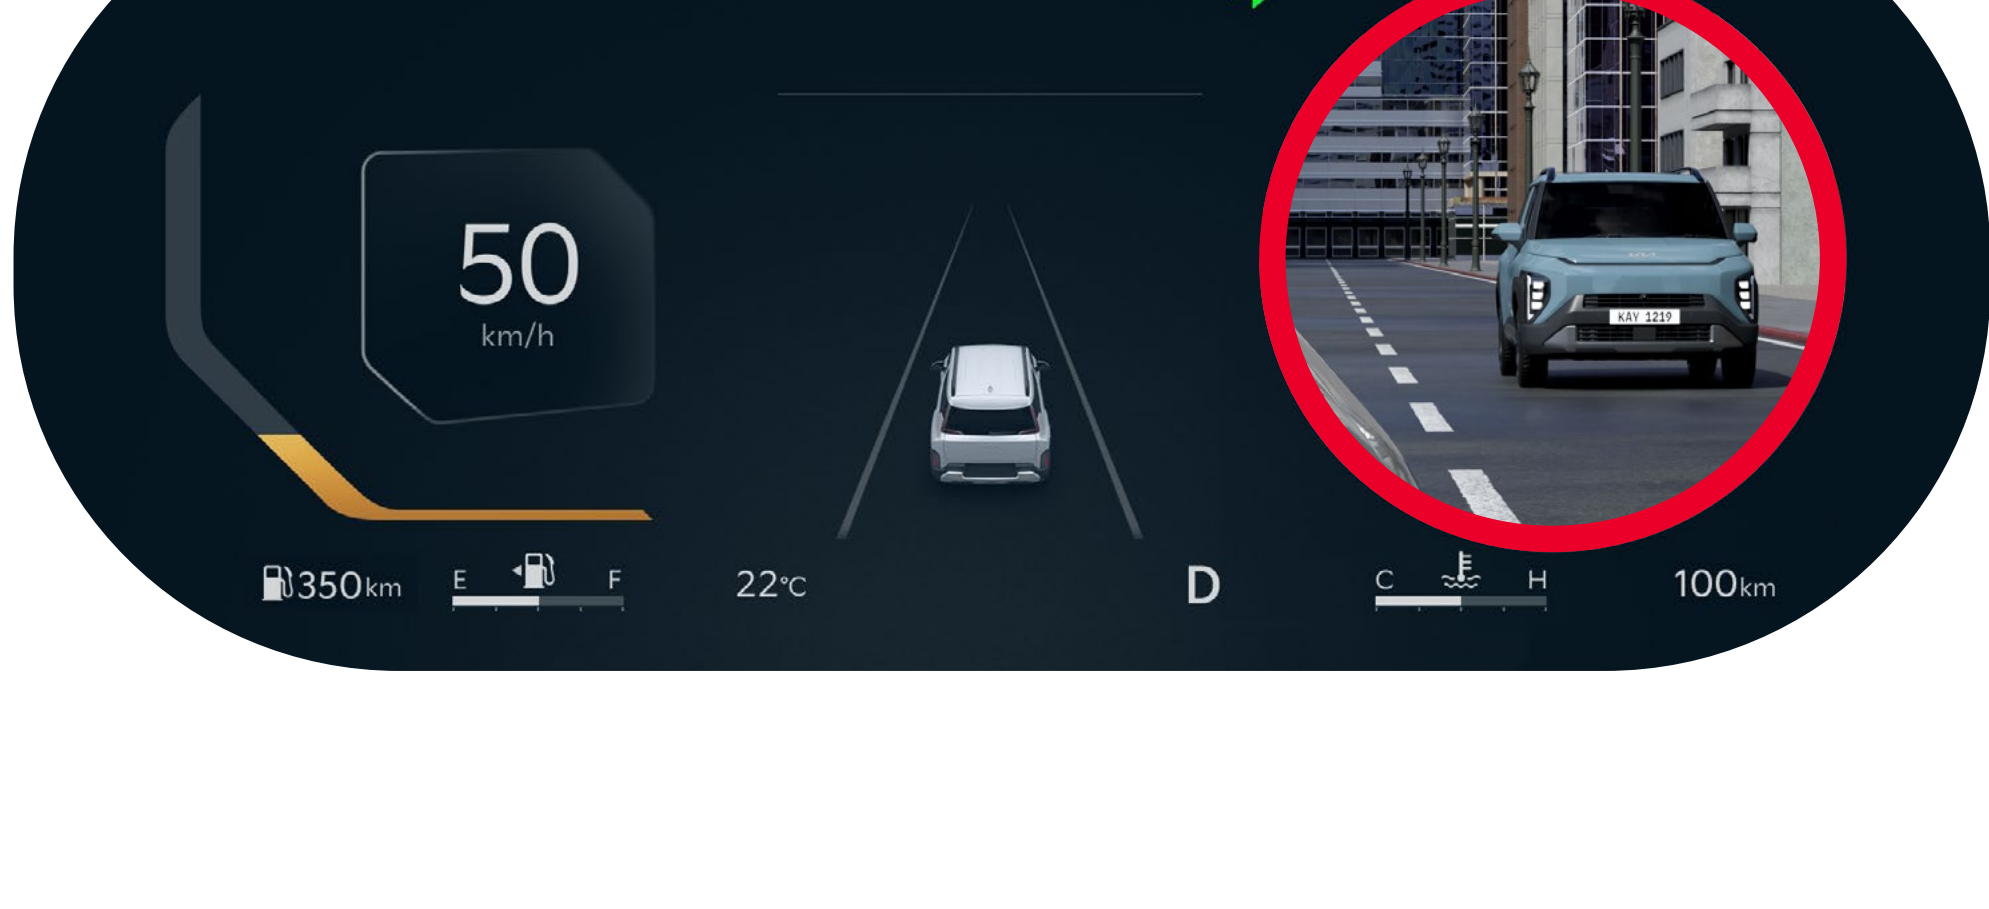

What's the Chameleon's Hunting Secret

Blind-Spot View Monitor (BVM) displays your blind spots for safer driving.

Movement that inspires

A chameleon's eyes are the key to its success at hunting.

This is because its eyes move independently, allowing it to scan its surroundings with a 360-degree view.

With BVM, you'll no longer need to worry about blind spots!

BVM uses wide side-view cameras installed on your outside rear view mirrors to display your blind spots in real time.

When does BVM turn on?

When you turn your turn signal on, the blind spot on that side is displayed.

When does BVM turn off?

When you turn your turn signal off, BVM also switches off.

A wider field of vision Safer lane changes

Change lanes safely by checking blind spots that are hard to see in your outside rear view mirrors.

How is your experience of BVM, which offers both safety and convenience?

Kia will continue to develop new technologies for safer driving.

For more information about Kia, visit [Kia How to](#)

[YouTube](#) @KiaHowTo