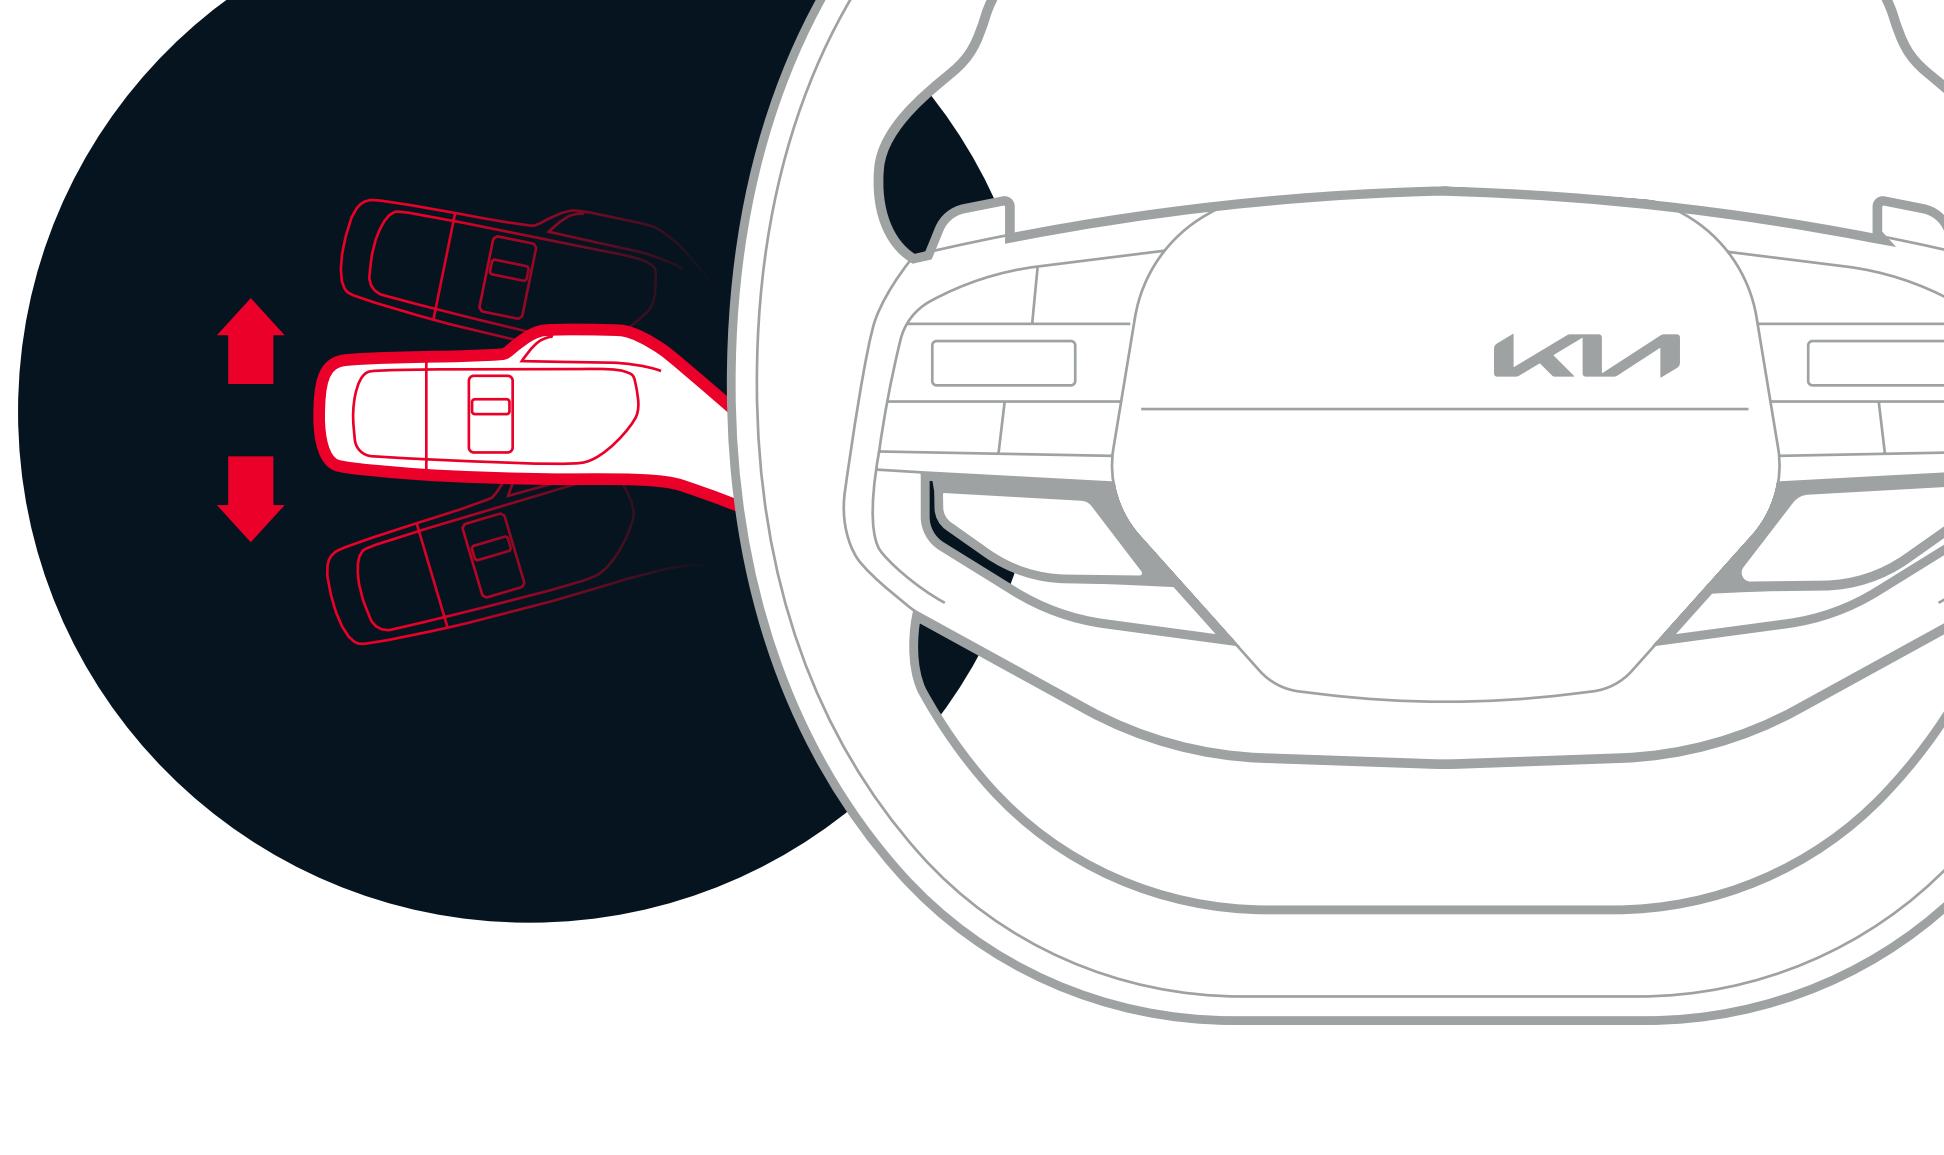

When does BVM turn on?

When you turn your turn signal on, the blind spot on that side is displayed.