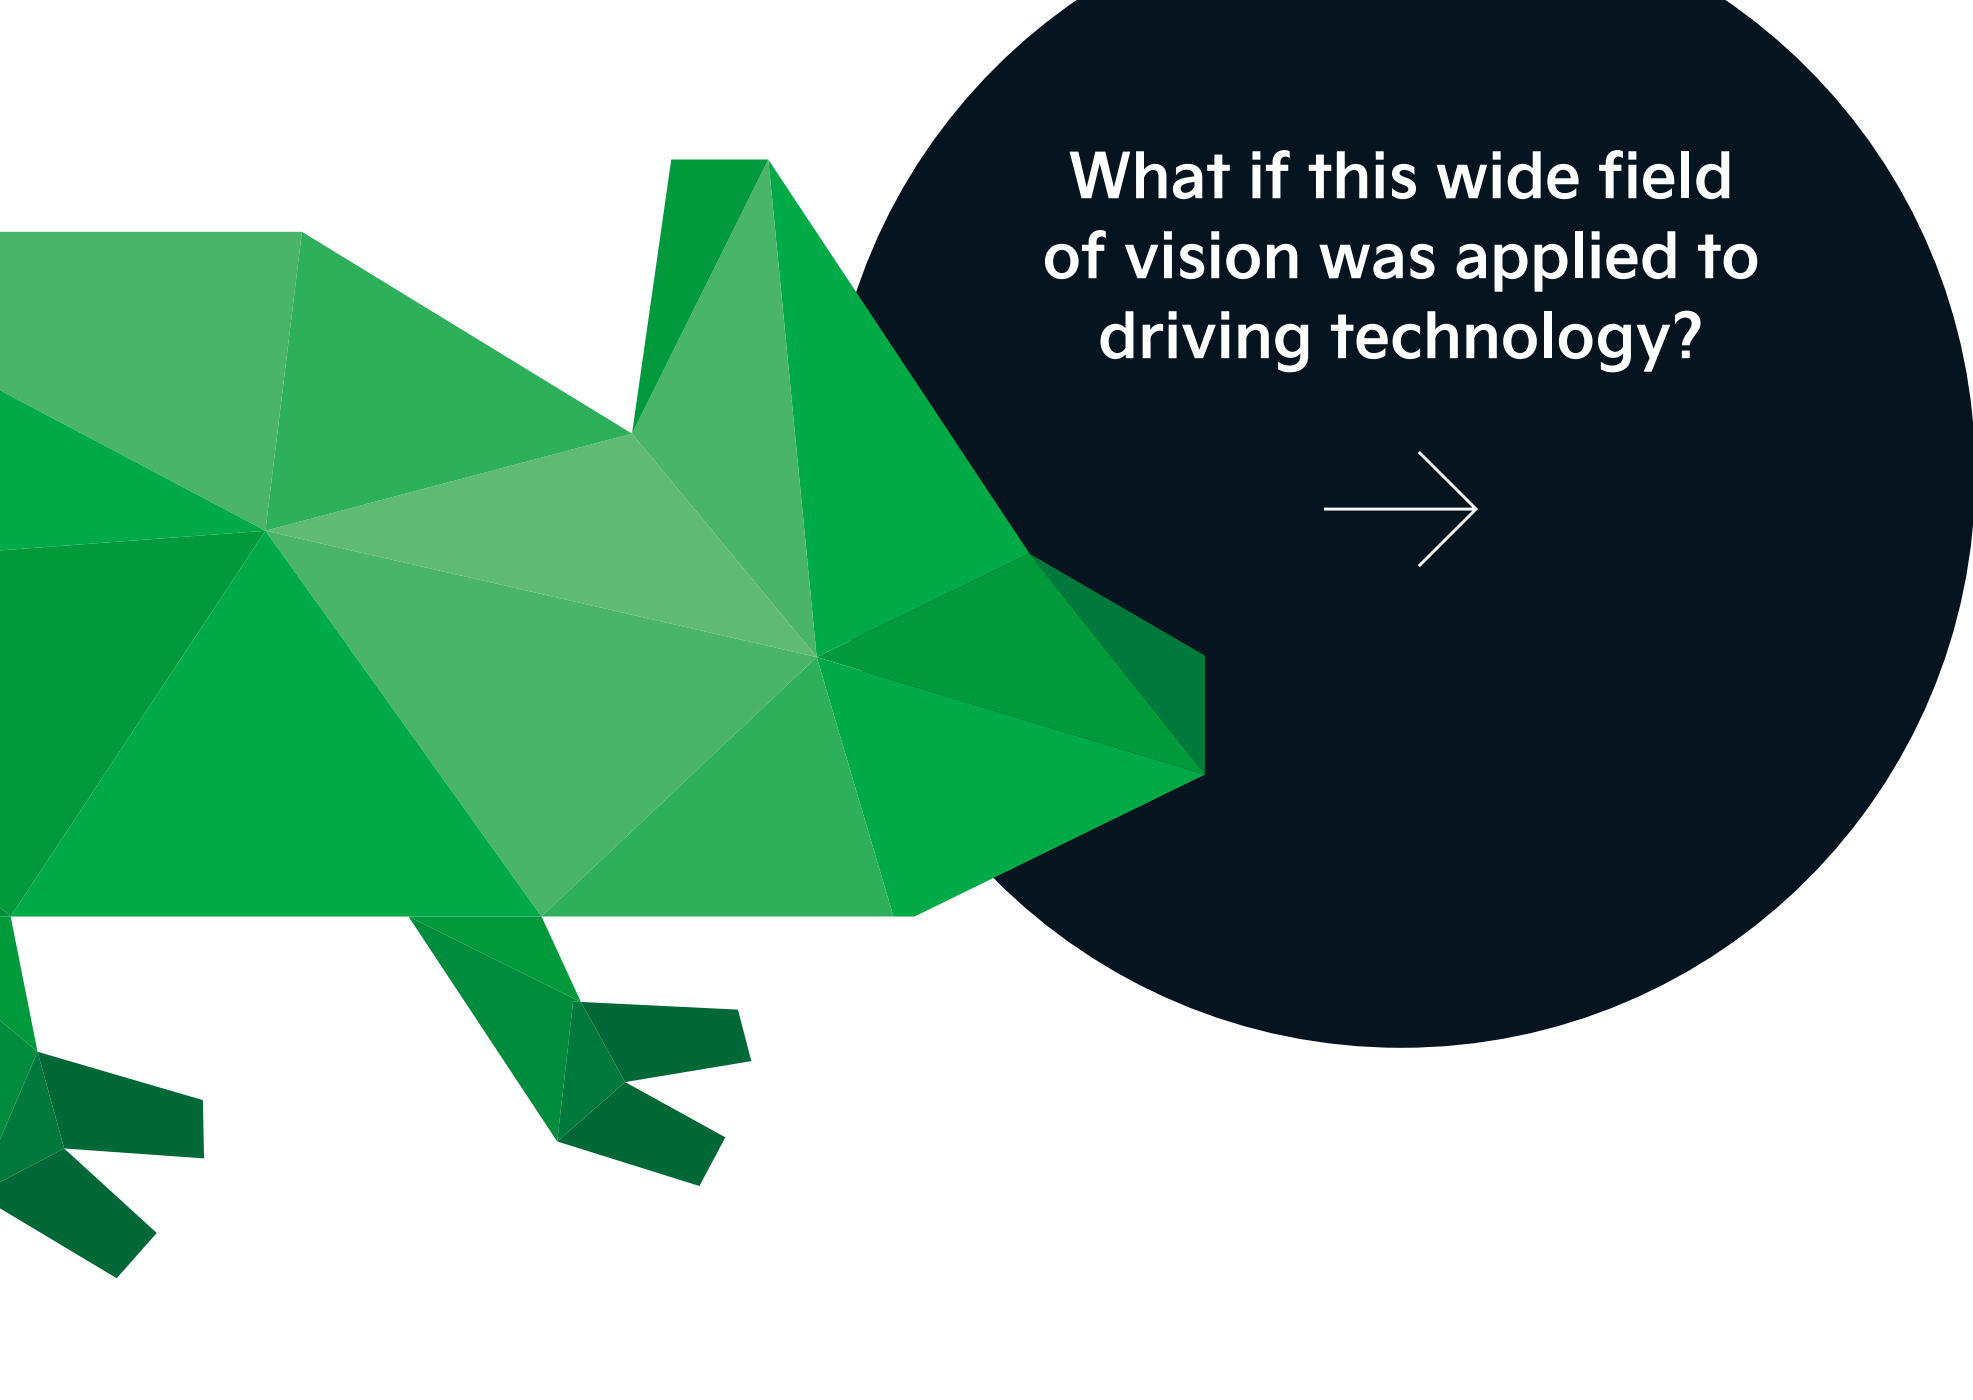

With BVM, you'll no longer need to worry about blind spots!

BVM uses wide side-view cameras installed on your outside rear view mirrors to display your blind spots in real time.