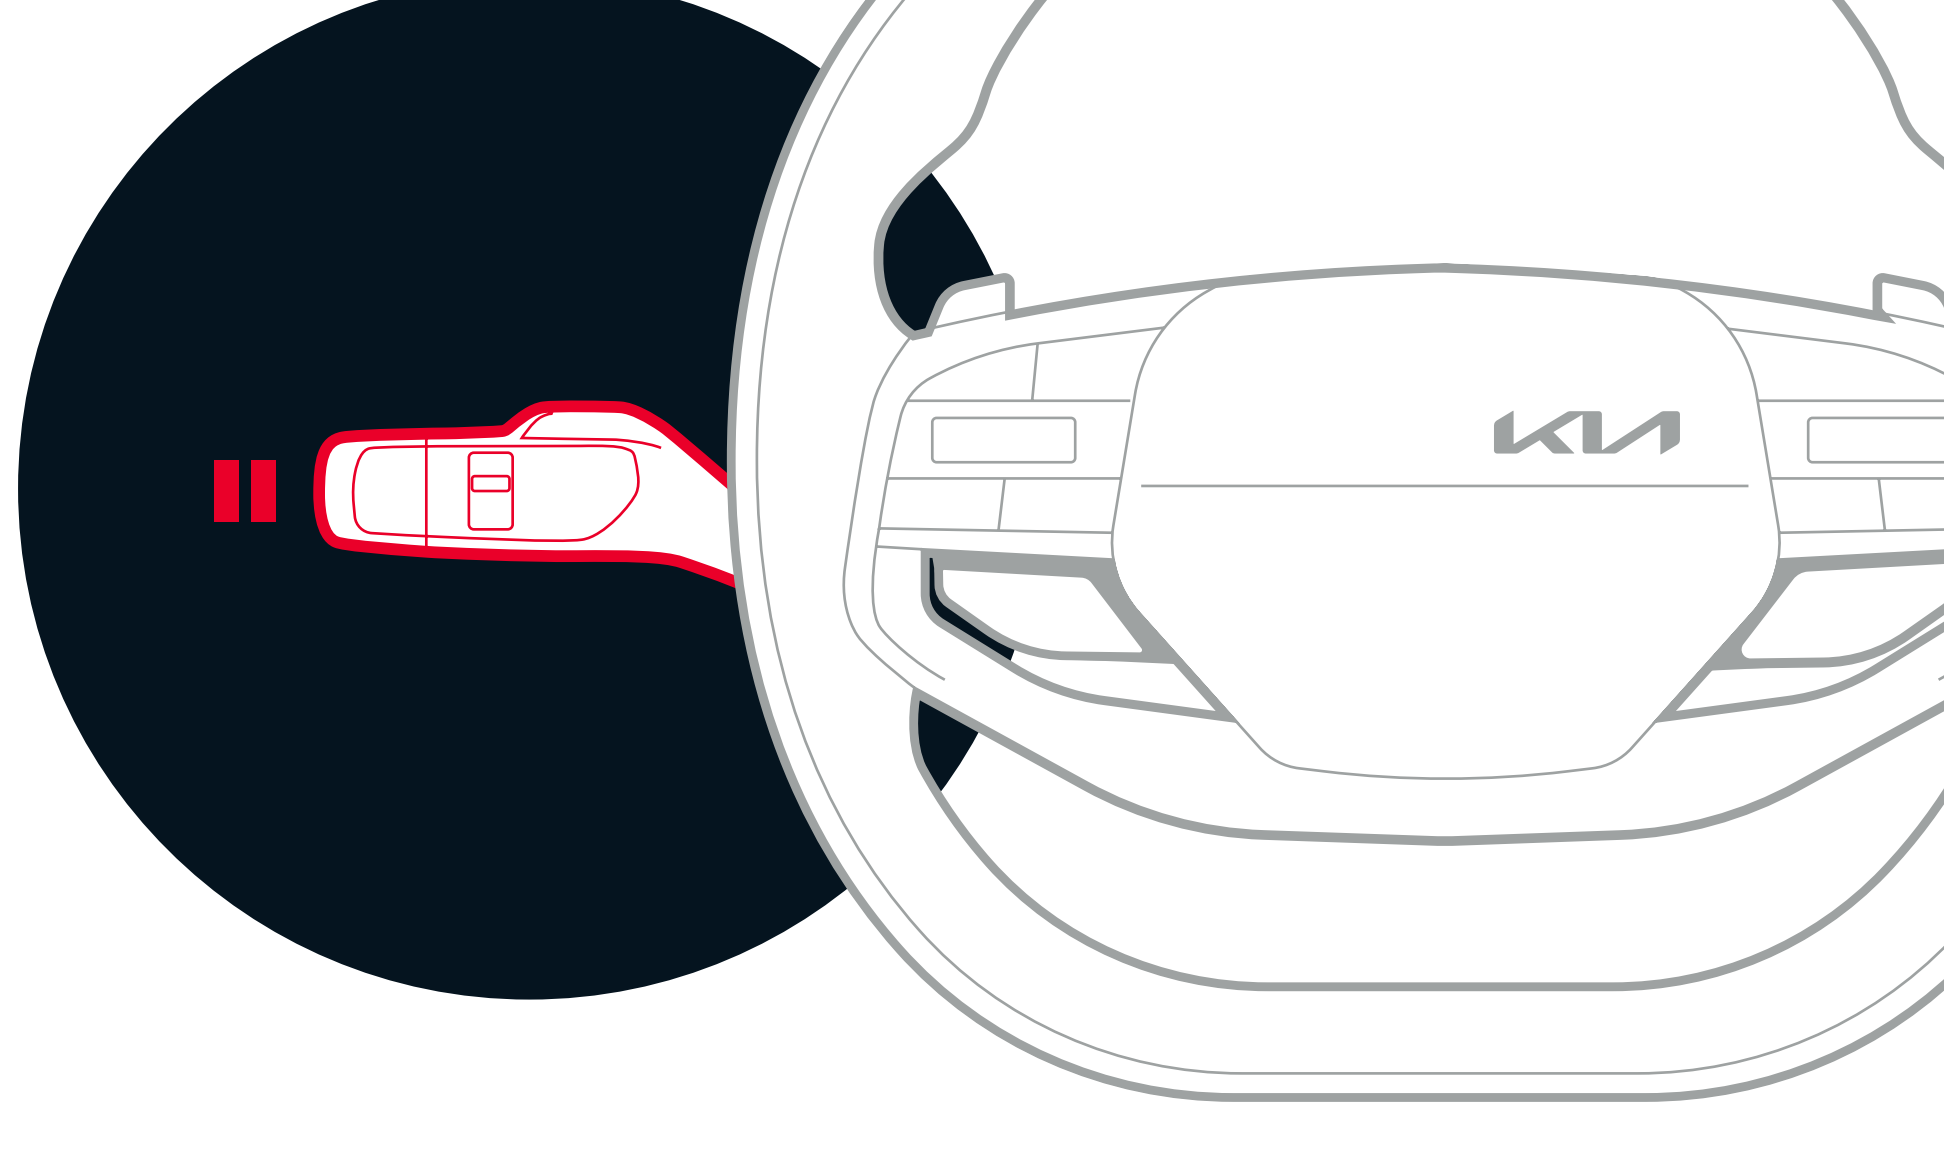

When does BVM turn off?

When you turn your turn signal off, BVM also switches off.

A wider field of vision Safer lane changes

Change lanes safely by checking blind spots that are hard to see in your outside rear view mirrors.

How is your experience of BVM, which offers both safety and convenience?

Kia will continue to develop new technologies for safer driving.

For more information about Kia, visit [Kia How to](#)

[YouTube](#) @KiaHowTo