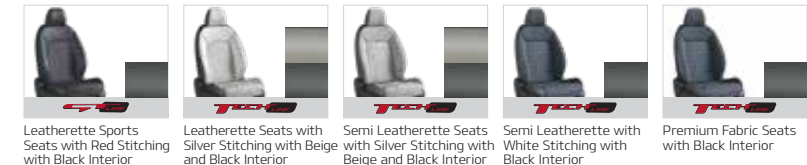

DIMENSIONS Unit: mm

BODY COLORS

8 Monotone Colors

3 Dual Tone Colors

INTERIOR COLOR & SEAT PATTERN

WHEEL LINE-UP

Service Promise to Care

Connected • Adaptive • Responsive • Engage