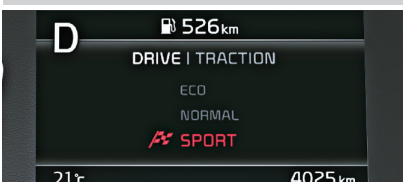

DRIVE MODES & TRACTION CONTROL

Enables you to conquer every terrain with effortless drivability