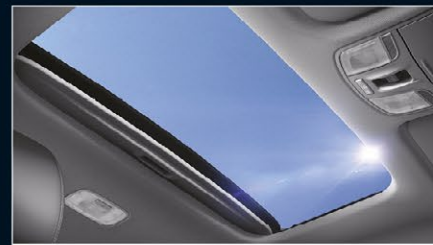

Rear View Camera with Dynamic Parking Guidelines

LED DRL and Front Fog Lights

Single Zone Climate Control

Tilt & Slide Sunroof

Exterior Colours

Clear White (UD)

Snow White Pearl (SWP)*

Sparkling Silver (KCS)*