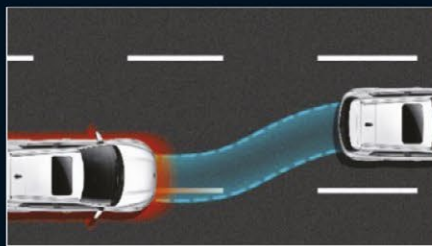

Features

AEB with Forward Collision Warning System¹

8" Touchscreen with Apple CarPlay™² and Android Auto™² Connectivity

Bluetooth® Multi-Connection Functionality³

Lane Keeping Assist¹

Lane Following Assist¹

Rear View Camera with Dynamic Parking Guidelines

LED DRL and Front Fog Lights

Single Zone Climate Control

Tilt & Slide Sunroof

Exterior Colours

Clear White (UD)

Snow White Pearl (SWP)*

Sparkling Silver (KCS)*