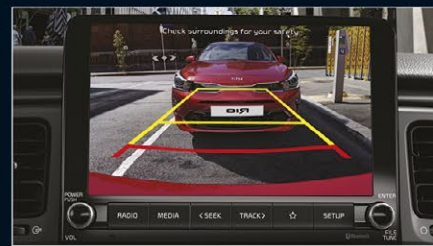

Features

AEB with Forward Collision Warning System¹

8" Touchscreen with Apple CarPlay™² and Android Auto™² Connectivity

Bluetooth® Multi-Connection Functionality³

Lane Keeping Assist¹

Lane Following Assist¹

Rear View Camera with Dynamic Parking Guidelines

LED DRL and Front Fog Lights

Single Zone Climate Control

Tilt & Slide Sunroof

Exterior Colours

Clear White (UD)

Snow White Pearl (SWP)*

Sparkling Silver (KCS)*