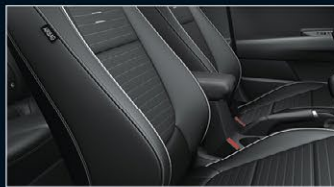

Rear View Camera with Dynamic Parking Guidelines

LED DRL and Front Fog Lights

Single Zone Climate Control

Tilt & Slide Sunroof

Exterior Colours

Clear White (UD)

Snow White Pearl (SWP)*

Sparkling Silver (KCS)*

Astro Grey (M7G)*

Aurora Black Pearl (ABP)*

Signal Red (BEG)*

Sporty Blue (SPB)*

Honeybee (B2Y)*

Interior Colours

Black Premium Trim

Engines