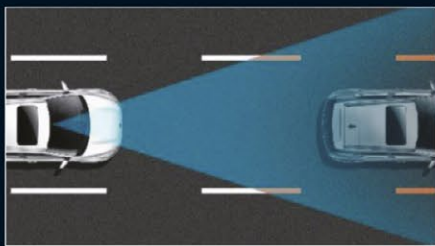

Features

AEB with Forward Collision Warning System¹

8" Touchscreen with Apple CarPlay™² and Android Auto™² Connectivity

Bluetooth® Multi-Connection Functionality³

Lane Keeping Assist¹

Lane Following Assist¹

Rear View Camera with Dynamic Parking Guidelines

LED DRL and Front Fog Lights

Single Zone Climate Control

Tilt & Slide Sunroof

Exterior Colours

Clear White (UD)

Snow White Pearl (SWP)*

Sparkling Silver (KCS)*