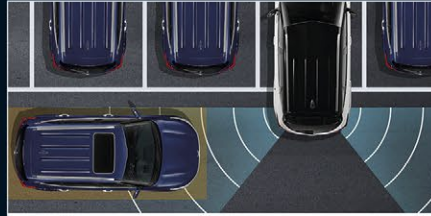

Features

D-Cut Steering Wheel
(GT-Line)

Dual 10.25" Panoramic Display
(Sport, Sport+, GT-Line)

Kia Connect¹
(Sport, Sport+, GT-Line)

Blind Spot Collision
Avoidance Assist²

Rear Cross Traffic Collision
Avoidance Assist²