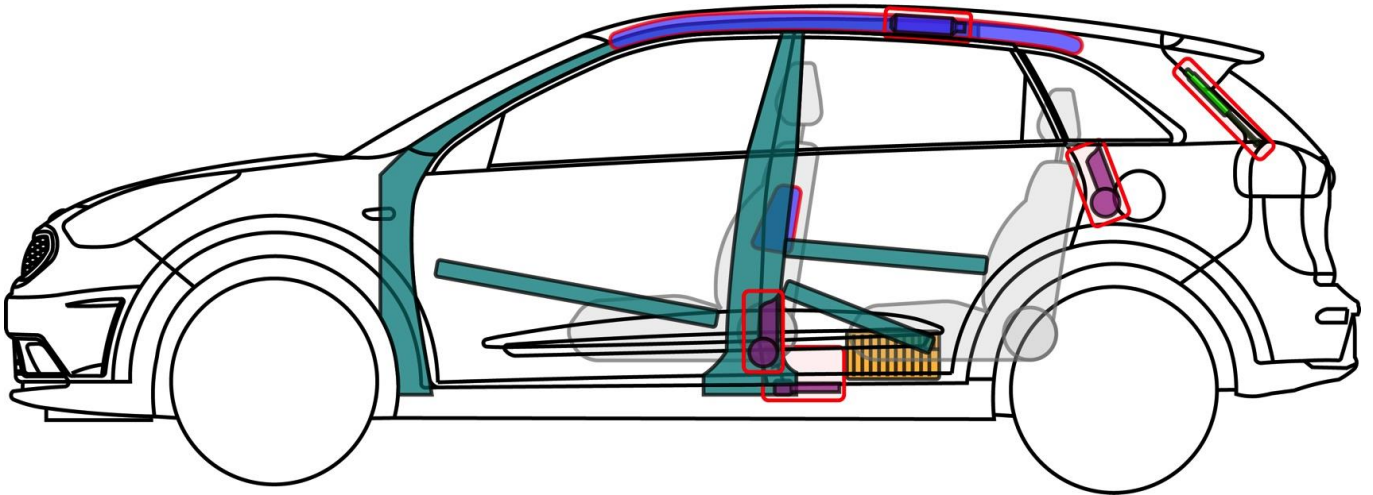

Niro (DE)

ab 2016

Legend

Airbag

Reinforcement

SRS control unit

High voltage battery

Stored gas inflator

Automatic roll bar

12 V Battery

High voltage cable/ component

Seatbelt pretensioner

Cylinder

Fuel tank

High voltage emergency disconnect

Niro