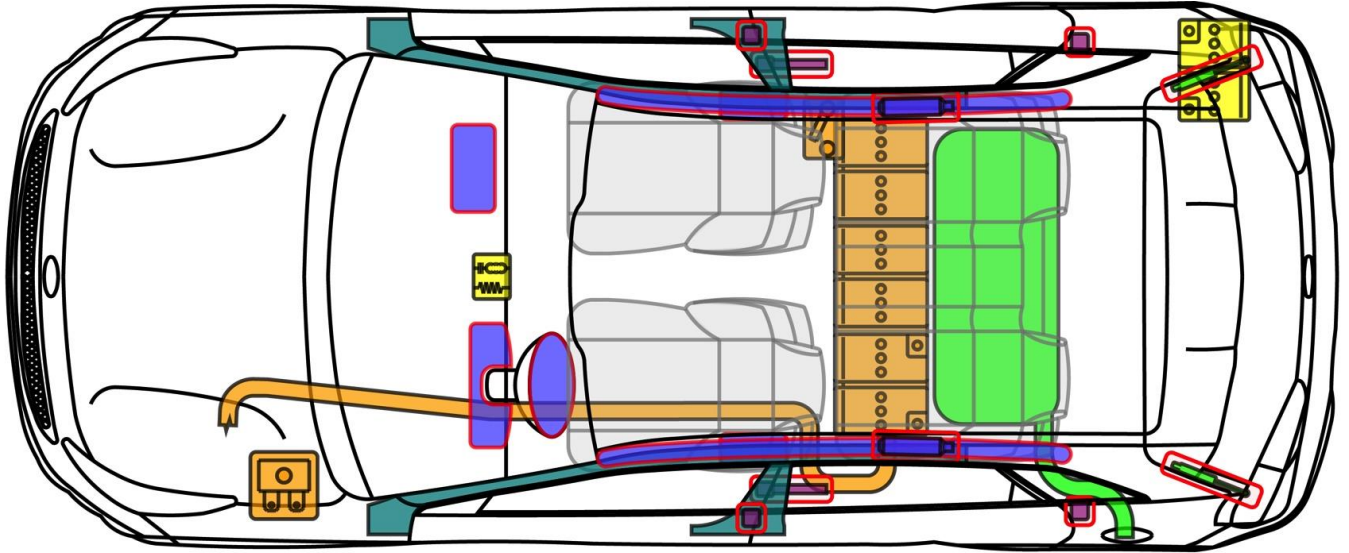

Niro (DE)

ab 2016

Legend

Airbag

Reinforcement

SRS control unit

High voltage battery

Stored gas inflator

Automatic roll bar

12 V Battery

High voltage cable/ component

Seatbelt pretensioner

Cylinder

Fuel tank

High voltage emergency disconnect

Niro