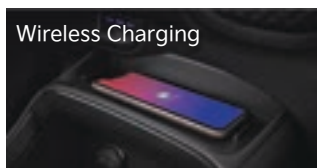

BOSE Premium Audio System

TPMS

Wireless Charging

DESCRIPTION	ALL NEW SONET		
	Premiere	Dynamic	Smart
POWERTRAIN			
Type	Smartsream, Gamma II, DOHC, Dual CVVT		
Displacement	(cc)	1,497	
Maximum Power	(PS/rpm)	115/6,300	
Maximum Torque	(Nm/rpm)	144/4,500	
Transmission		Intelligent VT	6 MT
BRAKE			
Type	Front	Ventilated Disc	
	Rear	Drum	
DIMENSION			
Length / Width / Height	(mm)	4.120 / 1.790 / 1.615	
Wheelbase	(mm)	2,500	
Front / Rear Tread	(mm)	1.558 / 1.571	
Wheel, Tire		Alloy Wheel 215 / 60 R16	
Fuel Tank Capacity	(L)	45	
EXTERIOR			
Door Handle	Chrome		
Sun Roof	Sunroof, Power Sliding & Tilting	-	
Outside Mirror	Body Color w/ Electric Mirror, and Power Folding		
Head Lamp	LED, Auto light, Delay Function		
Day Time Running Light	LED		
Fog Lamp	Projector		
Rear Combination lamp	LED		
INTERIOR			
Steering Wheel	Leather, 3 Spoke Sport with Tilt & Audio control		
Meter Cluster	Digital with 4,2" LCD Color Driver Information	Digital with Driver Information Display	
Door Trim	Satin Chrome Door Handle with Mood Light	Satin Chrome Door Handle	
Seat Material	Artificial Leather with Ventilated	Ergonomic Fabric Seat	
SAFETY & SECURITY			
Body structure	Advanced High Strength Steel & Press Hot Stamping		
Airbag	Six Airbag	Dual Airbag	
Tire Pressure Monitoring System	S		
Braking System	Antilock Braking System with EBD, Electronic Stability Control, Hill Assist Control and Emergency Stop Signal		
Drive Mode	S		
Parking Assist	Camera with Dynamic Parking Guideline		
AUDIO & SPEAKER			
Head Unit	8" LCD , BOSE System with Multiple Bluetooth Connection, Voice Recognition, USB Connection, & Wireless Apple CarPlay and Android Auto	8" LCD , with Multiple Bluetooth Connection Voice Recognition, USB Connection, & Wireless Apple CarPlay and Android Auto	
Speaker	4 Main Speaker + 2 Tweeter + Sub Woofer	4 Main Speaker + 2 Tweeter	
COMFORT			
Start Stop and Key Less Entry	S		
Remote Start Engine	S		
Wireless Charging	S	-	
Cruise Control	S	-	