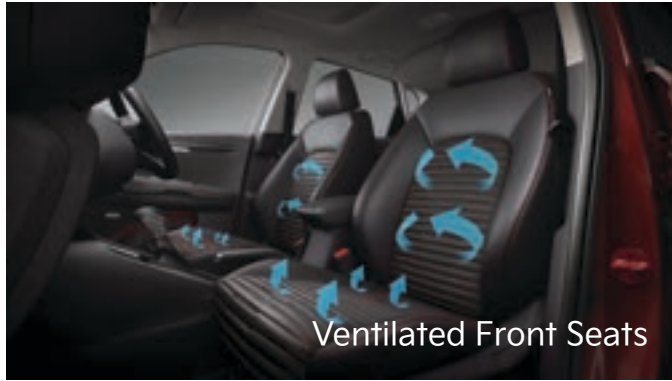

Specifications