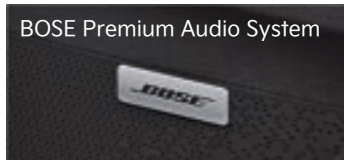

BOSE Premium Audio System

TPMS

Wireless Charging

DESCRIPTION	ALL NEW SONET		
	Premiere	Dynamic	Smart
POWERTRAIN			
Type	Smartsream, Gamma II, DOHC, Dual CVVT		
Displacement	(cc)	1,497	
Maximum Power	(PS/rpm)	115/6,300	
Maximum Torque	(Nm/rpm)	144/4,500	
Transmission		Intelligent VT	6 MT
BRAKE			
Type	Front	Ventilated Disc	
	Rear	Drum	
DIMENSION			
Length / Width / Height	(mm)	4.120 / 1.790 / 1.615	
Wheelbase	(mm)	2,500	
Front / Rear Tread	(mm)	1.558 / 1.571	
Wheel, Tire		Alloy Wheel 215 / 60 R16	
Fuel Tank Capacity	(L)	45	
EXTERIOR			
Door Handle	Chrome		
Sun Roof	Sunroof, Power Sliding & Tilting	-	
Outside Mirror	Body Color w/ Electric Mirror, and Power Folding		
Head Lamp	LED, Auto light, Delay Function		
Day Time Running Light	LED		
Fog Lamp	Projector		
Rear Combination lamp	LED		
INTERIOR			
Steering Wheel	Leather, 3 Spoke Sport with Tilt & Audio control		
Meter Cluster	Digital with 4,2" LCD Color Driver Information	Digital with Driver Information Display	
Door Trim	Satin Chrome Door Handle with Mood Light	Satin Chrome Door Handle	
Seat Material	Artificial Leather with Ventilated	Ergonomic Fabric Seat	
SAFETY & SECURITY			
Body structure	Advanced High Strength Steel & Press Hot Stamping		
Airbag	Six Airbag	Dual Airbag	
Tire Pressure Monitoring System	S		
Braking System	Antilock Braking System with EBD, Electronic Stability Control, Hill Assist Control and Emergency Stop Signal		
Drive Mode	S		
Parking Assist	Camera with Dynamic Parking Guideline		
AUDIO & SPEAKER			
Head Unit	8" LCD , BOSE System with Multiple Bluetooth Connection, Voice Recognition, USB Connection, & Wireless Apple CarPlay and Android Auto	8" LCD , with Multiple Bluetooth Connection Voice Recognition, USB Connection, & Wireless Apple CarPlay and Android Auto	
Speaker	4 Main Speaker + 2 Tweeter + Sub Woofer	4 Main Speaker + 2 Tweeter	
COMFORT			
Start Stop and Key Less Entry	S		
Remote Start Engine	S		
Wireless Charging	S	-	
Cruise Control	S	-	